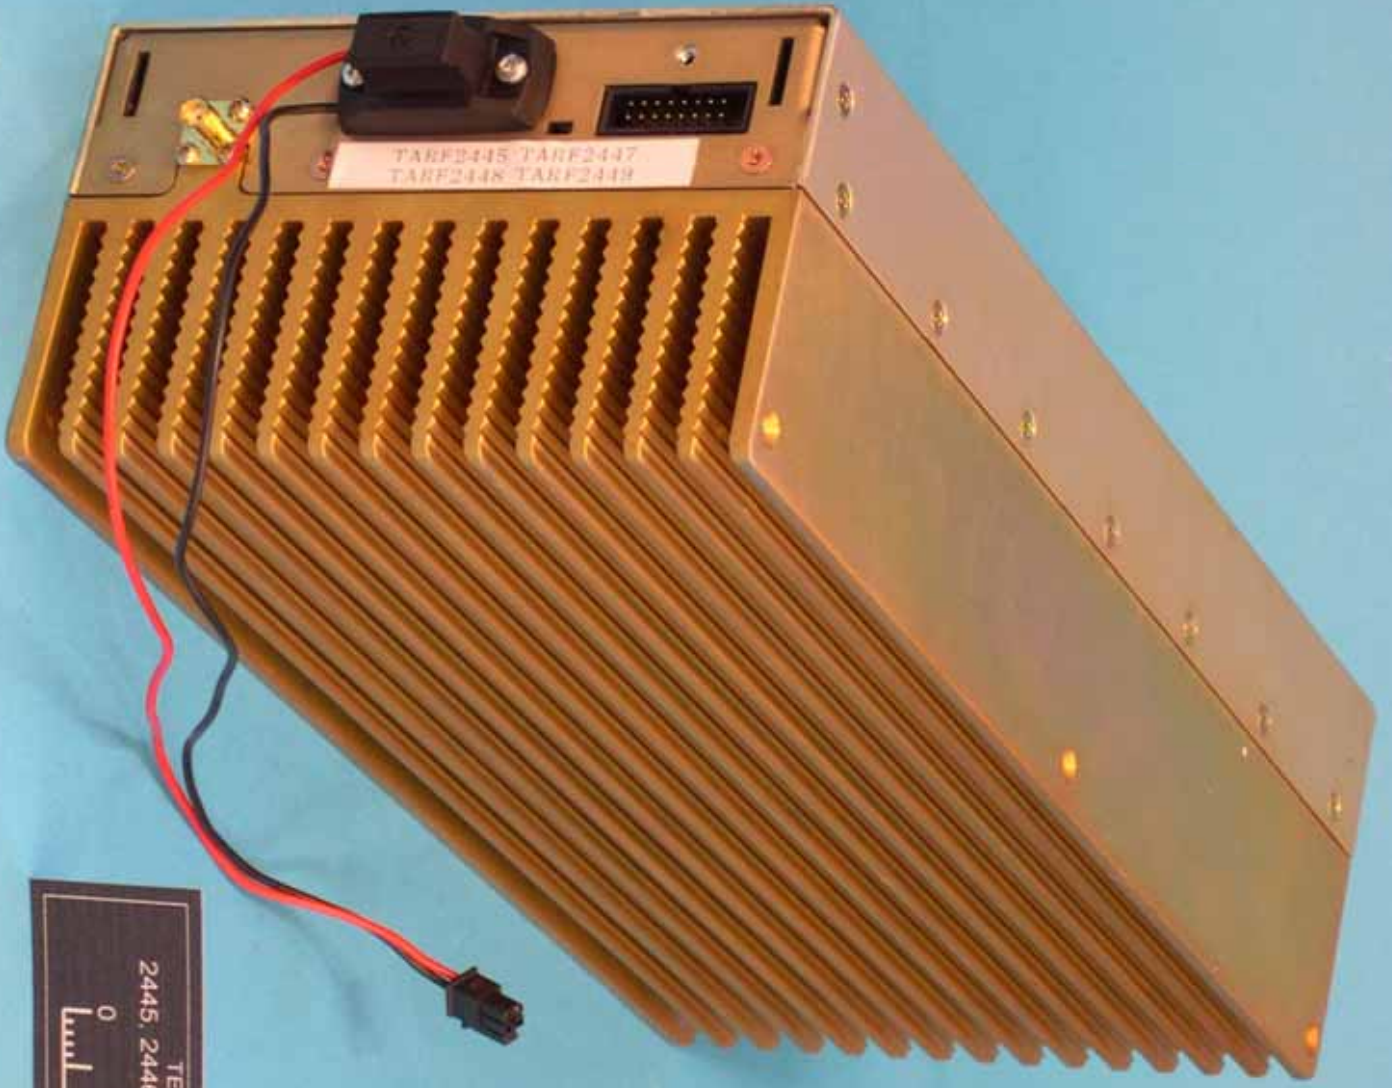

TARF2445 TARF2447
TARF2448 TARF2449