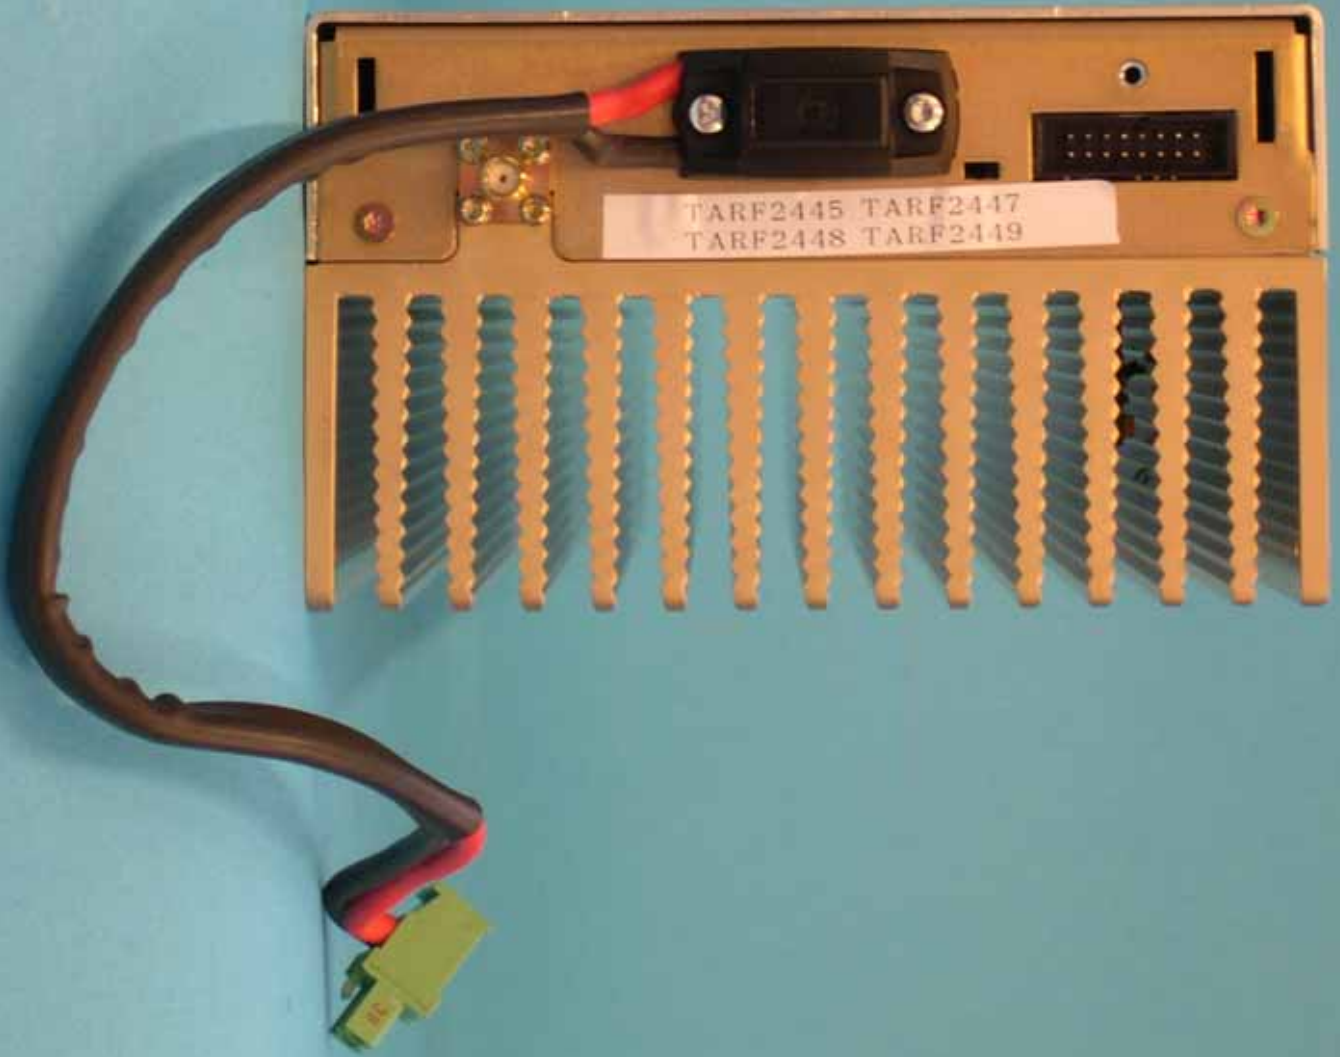

TELTEST Reports
2445, 2446, 2447, 2448 & 2449

0
Centimetres
5