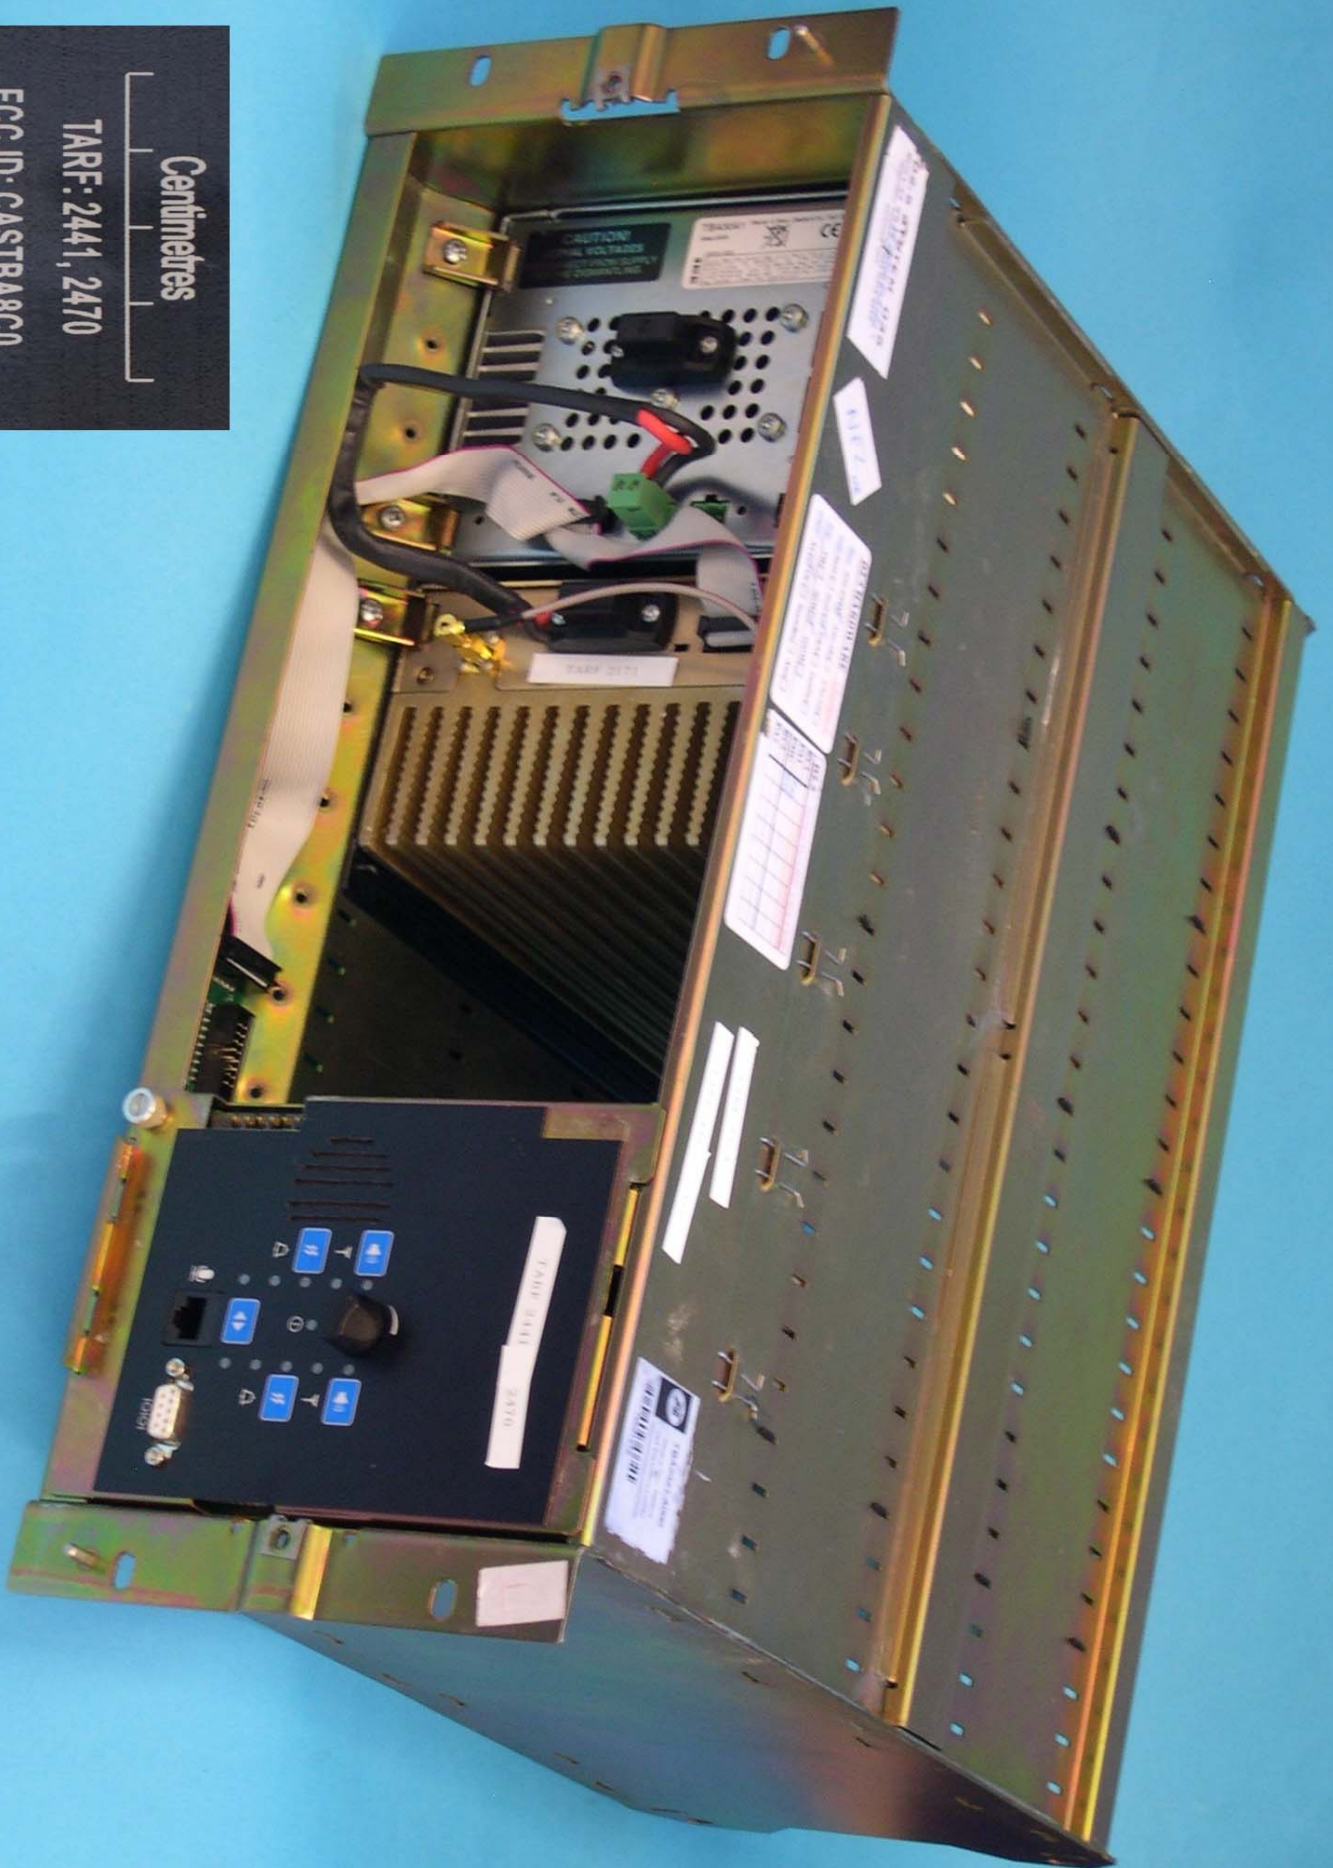

Centimetres
TARF: 2441, 2470
FCC ID: CASTBA8C0
IC: 737A-TBAC0

Centimetres
TARF: 2441, 2470
FCC ID: CASTB8C0
IC: 737A-TBAC0

CAUTION!
* 270V AC VOLTAGES
DISCONNECT FROM SUPPLY
BEFORE DISMANTLING

TBA30A1
Made in China
Designed by Tait Electronics Ltd.
CE N46
0207907

TARP 2171

TARP 2441 2470

Centimetres
TARP: 2441, 2470
FCC ID: CASTBA8C0
IC: 737A-TBAC0

Centimetres
TARF: 2441, 2470
FCC ID: CASTBA8C0
IC: 737A-TBAC0

Centimetres
TARF: 2441, 2470
FCC ID: CASTBA8C0
IC: 737A-TBAC0