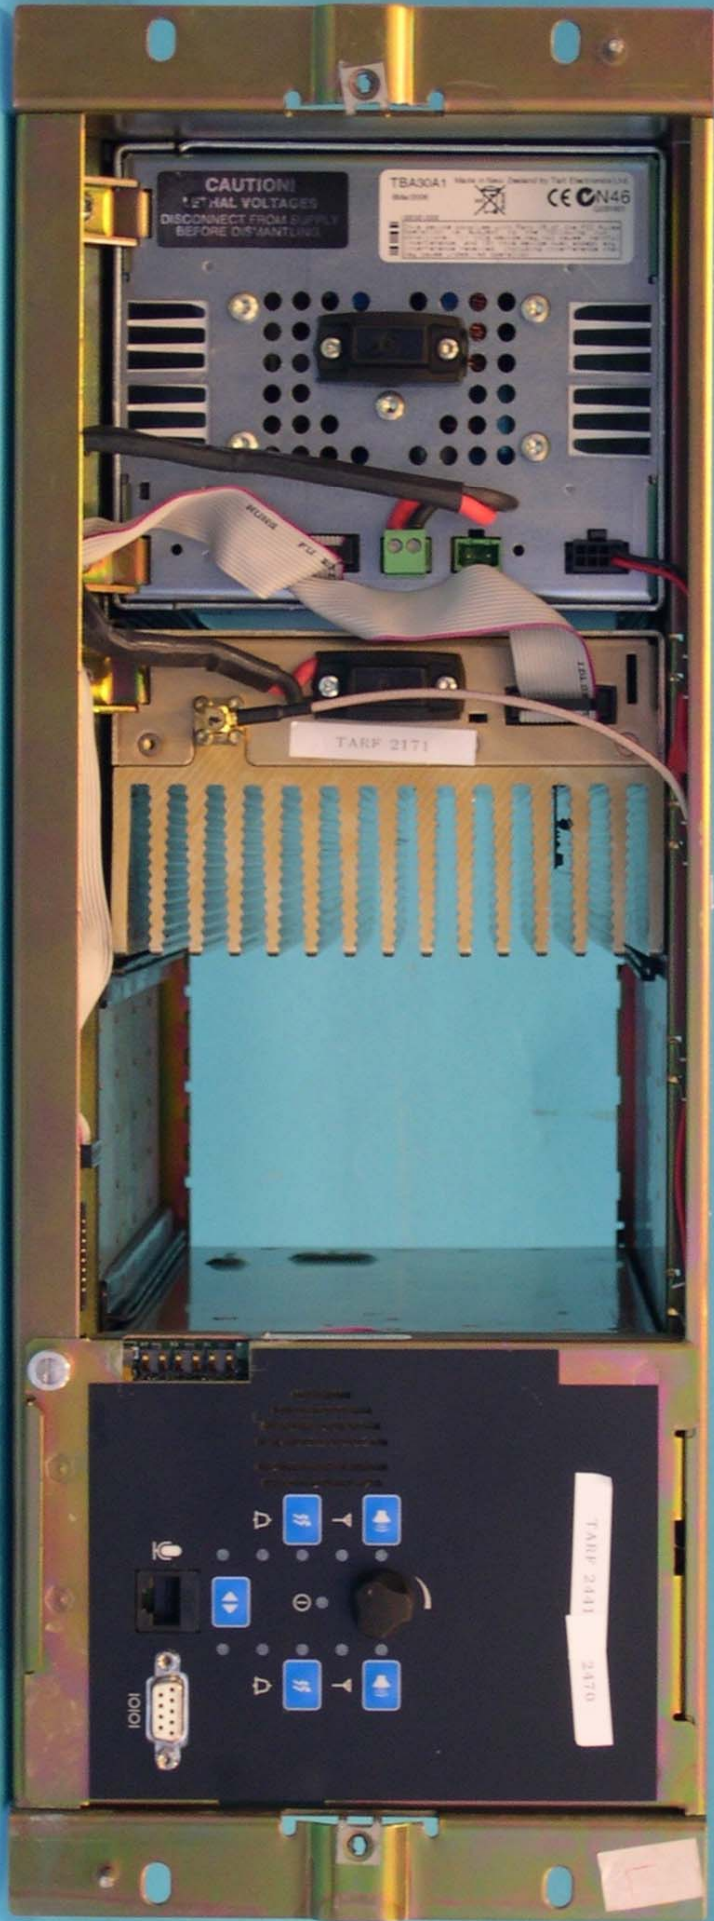

Centimetres
TARF: 2441, 2470
FCC ID: CASTBA8C0
IC: 737A-TBAC0

Centimetres
TARF: 2441, 2470
FCC ID: CASTB8C0
IC: 737A-TBAC0

CAUTION!
* 270V AC VOLTAGES
DISCONNECT FROM SUPPLY
BEFORE DISMANTLING

TBA30A1
Made in China
Designed by Tait Electronics Ltd.
CE N46
0207907

TARP 2171

TARP 2441 2470

Centimetres
TARP: 2441, 2470
FCC ID: CASTBA8C0
IC: 737A-TBAC0

Centimetres
TARF: 2441, 2470
FCC ID: CASTBA8C0
IC: 737A-TBAC0

Centimetres
TARF: 2441, 2470
FCC ID: CASTBA8C0
IC: 737A-TBAC0