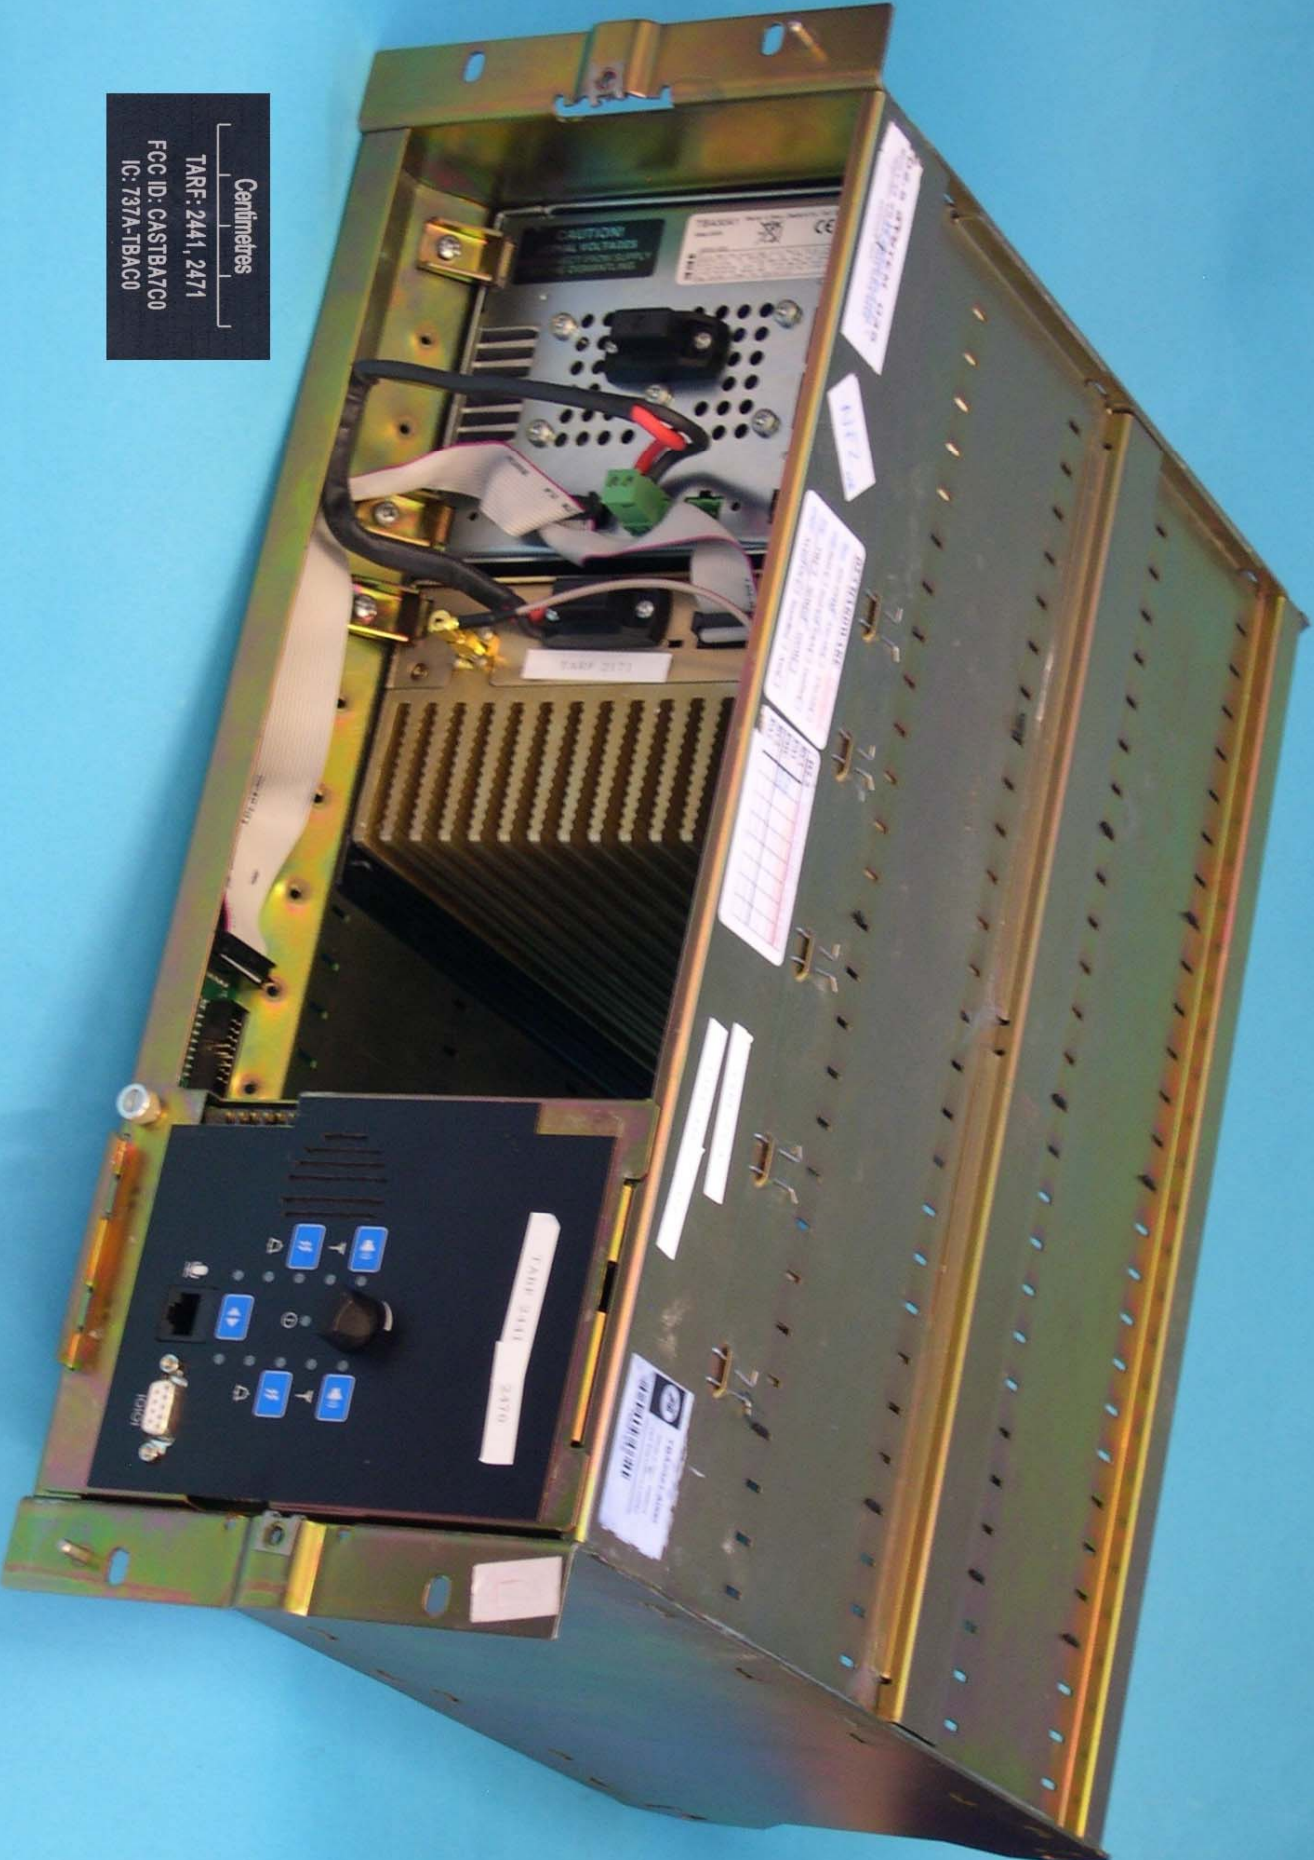

Centimetres  
TARF: 2441, 2471  
FCC ID: CASTBA7C0  
IC: 737A-TBAC0

TB8100

10/101

Centimetres  
TARF: 2441, 2471  
FCC ID: CASTBATC0  
IC: 737A-TBAC0

**CAUTION!**  
\* 27V HYL VOLTAGES  
DISCONNECT FROM SUPPLY  
BEFORE DISMANTLING

TBA30A1  
Made in China  
Designed by Tait Electronics Ltd.  
CE N46  
L20070002

TARP 2171

TARP 2441 2471

Cambridge  
TARP: 2441, 2471  
FCC ID: CASTBA7C0  
IC: 737A-TBAC0

Centimètres  
TARF: 2441, 2471  
FCC ID: CASTBAYC0  
IC: 797A-TBAC0

Centimetres  
TARF: 2441, 2471  
FCC ID: CASTBA7C0  
IC: 737A-TBAC0