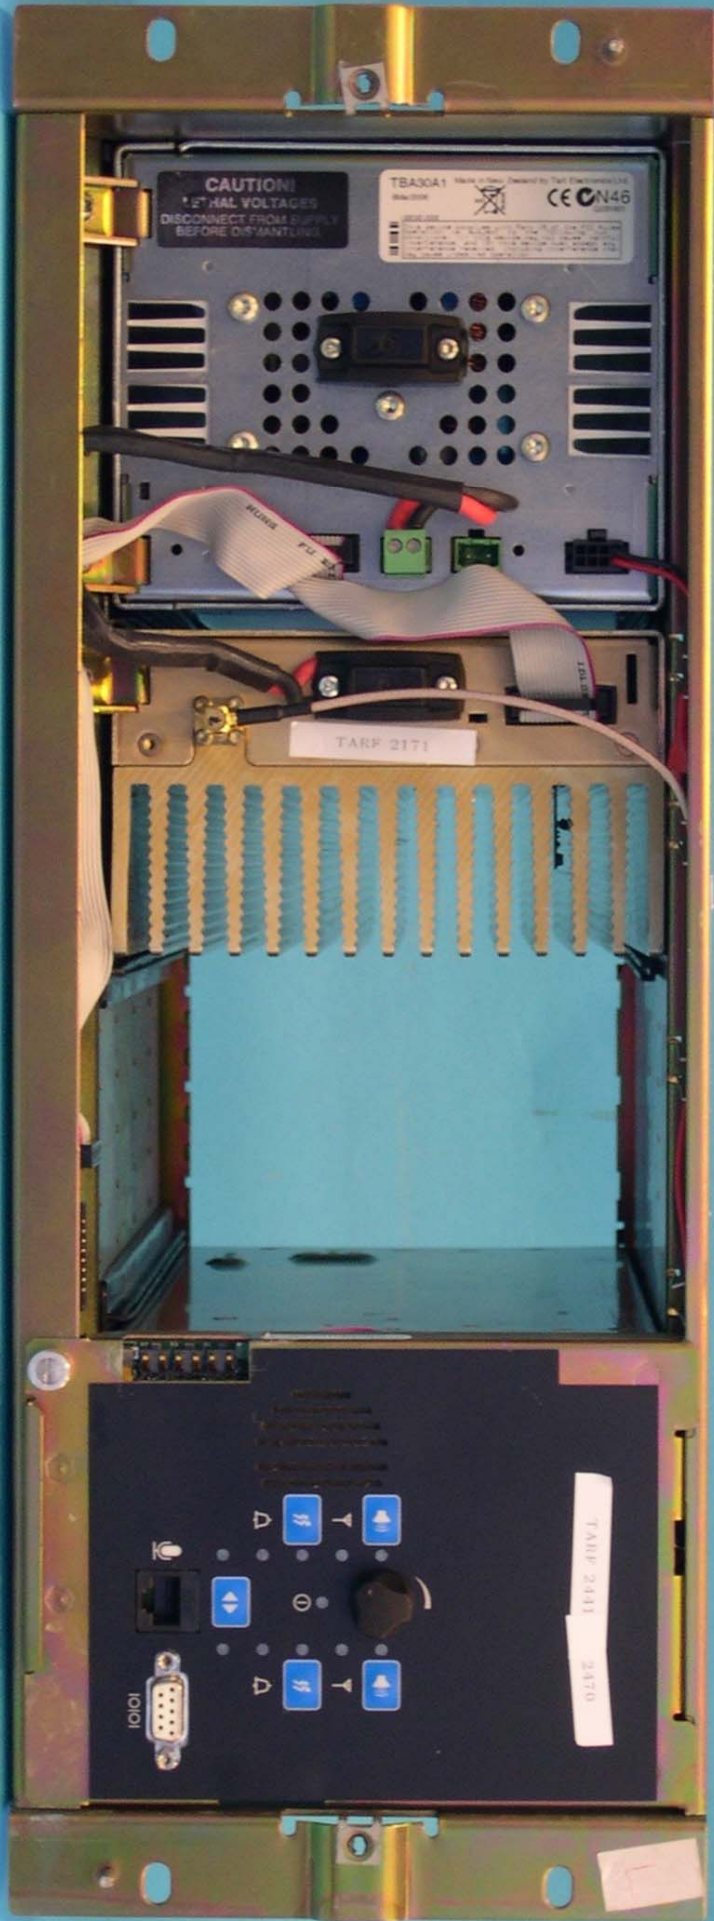

Centimetres  
TARF: 2441, 2471  
FCC ID: CASTBA7C0  
IC: 737A-TBAC0

TB8100

10/101

Centimetres  
TARF: 2441, 2471  
FCC ID: CASTBATC0  
IC: 737A-TBAC0

**CAUTION!**  
\* 27V HYL VOLTAGES  
DISCONNECT FROM SUPPLY  
BEFORE DISMANTLING

TBA30A1  
Made in China  
Designed by Tait Electronics Ltd.  
CE N46  
L20070002

TARP 2171

TARP 2441 2471

Cambridge  
TARP: 2441, 2471  
FCC ID: CASTBA7C0  
IC: 737A-TBAC0

Centimètres  
TARF: 2441, 2471  
FCC ID: CASTBAYC0  
IC: 797A-TBAC0

Centimetres  
TARF: 2441, 2471  
FCC ID: CASTBA7C0  
IC: 737A-TBAC0