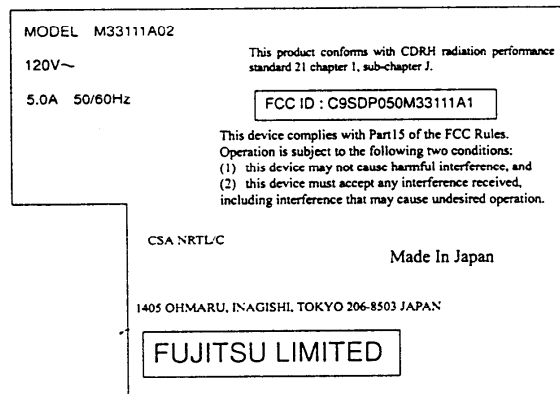

FCC ID LABEL for Page printer M33111A02

FCC ID:C9SDP050M33111A1

↓
Double size

Duplex unit

FCC ID: C95DP05M3311A1
Page printer M3311A02
Rear view

FCC ID LABEL