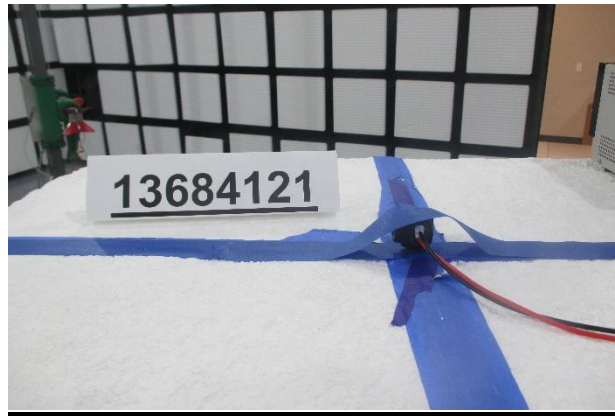

Y-ORIENTATION