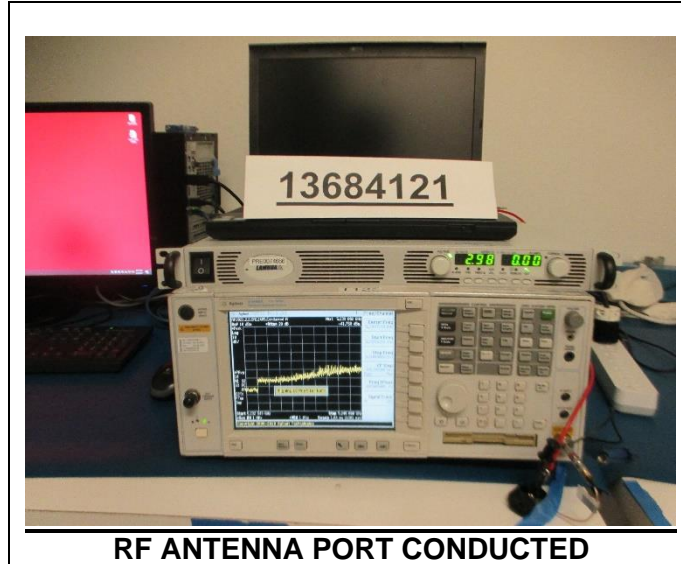

11. SETUP PHOTOS

ANTENNA PORT CONDUCTED SETUP

RADIATED RF MEASUREMENT SETUP

BELOW 30MHz (FRONT)

BELOW 30MHz (BACK)

BELOW 1GHz (FRONT)

BELOW 1GHz (BACK)

ABOVE 1GHz (FRONT)