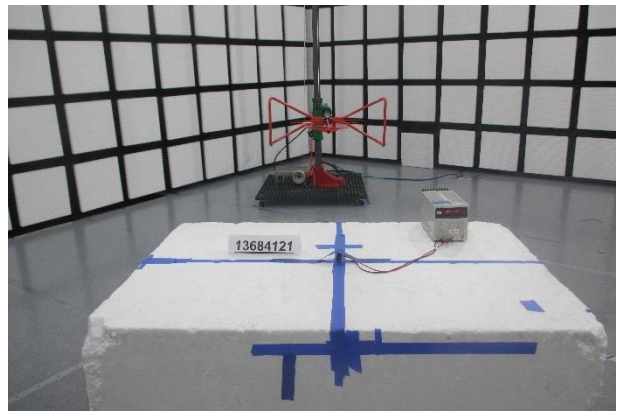

11. SETUP PHOTOS

ANTENNA PORT CONDUCTED SETUP

RADIATED RF MEASUREMENT SETUP

BELOW 30MHz (FRONT)

BELOW 30MHz (BACK)

BELOW 1GHz (FRONT)

BELOW 1GHz (BACK)

ABOVE 1GHz (FRONT)