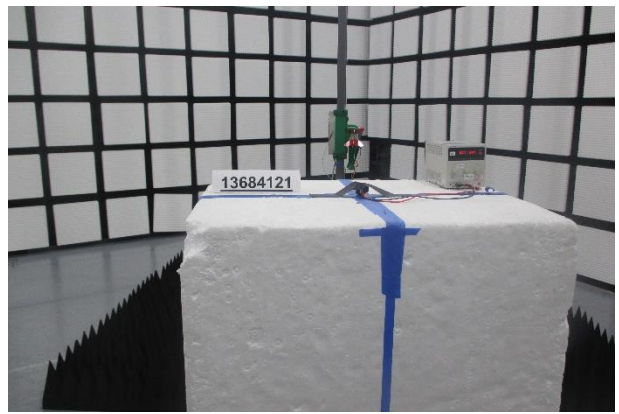

11. SETUP PHOTOS

ANTENNA PORT CONDUCTED SETUP

RADIATED RF MEASUREMENT SETUP

BELOW 30MHz (FRONT)

BELOW 30MHz (BACK)

BELOW 1GHz (FRONT)

BELOW 1GHz (BACK)

ABOVE 1GHz (FRONT)