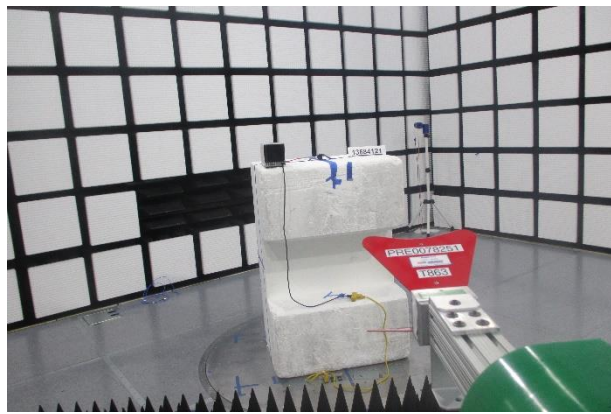

11. SETUP PHOTOS

ANTENNA PORT CONDUCTED SETUP

RADIATED RF MEASUREMENT SETUP

BELOW 30MHz (FRONT)

BELOW 30MHz (BACK)

BELOW 1GHz (FRONT)

BELOW 1GHz (BACK)

ABOVE 1GHz (FRONT)