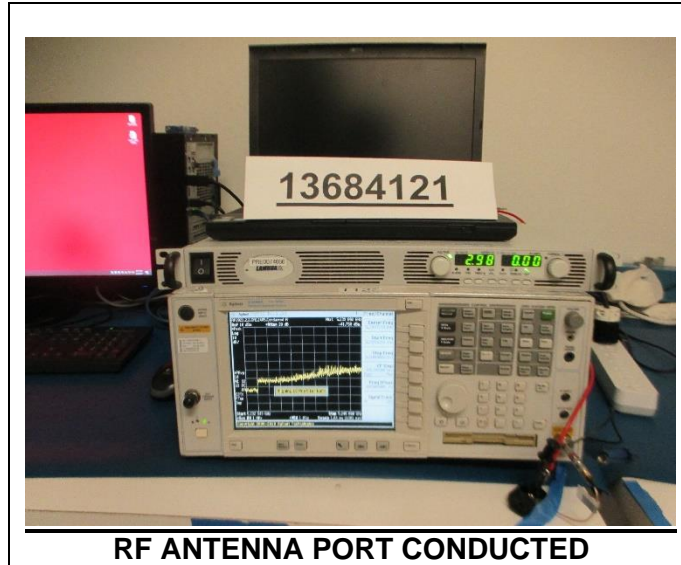

11. SETUP PHOTOS

ANTENNA PORT CONDUCTED SETUP

RADIATED RF MEASUREMENT SETUP

BELOW 30MHz (FRONT)

BELOW 30MHz (BACK)

BELOW 1GHz (FRONT)

BELOW 1GHz (BACK)

ABOVE 1GHz (FRONT)