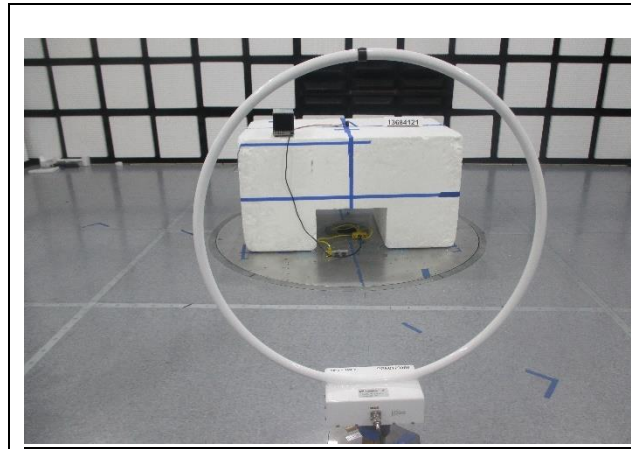

11. SETUP PHOTOS

ANTENNA PORT CONDUCTED SETUP

RADIATED RF MEASUREMENT SETUP

BELOW 30MHz (FRONT)

BELOW 30MHz (BACK)

BELOW 1GHz (FRONT)

BELOW 1GHz (BACK)

ABOVE 1GHz (FRONT)