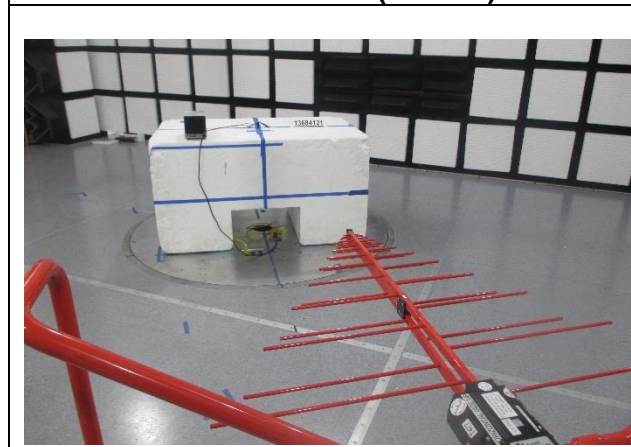

11. SETUP PHOTOS

ANTENNA PORT CONDUCTED SETUP

RADIATED RF MEASUREMENT SETUP

BELOW 30MHz (FRONT)

BELOW 30MHz (BACK)

BELOW 1GHz (FRONT)

BELOW 1GHz (BACK)

ABOVE 1GHz (FRONT)