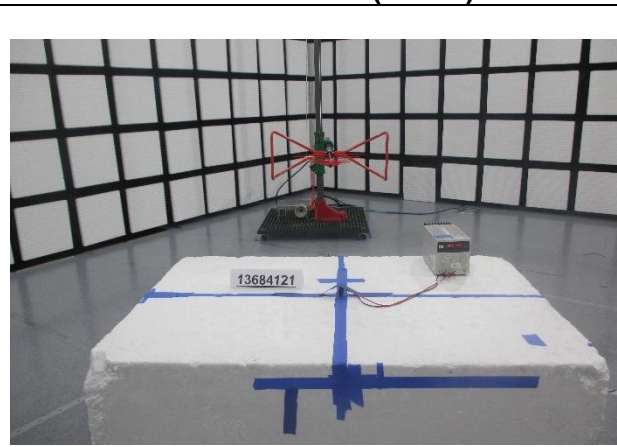

11. SETUP PHOTOS

ANTENNA PORT CONDUCTED SETUP

RADIATED RF MEASUREMENT SETUP

BELOW 30MHz (FRONT)

BELOW 30MHz (BACK)

BELOW 1GHz (FRONT)

BELOW 1GHz (BACK)

ABOVE 1GHz (FRONT)