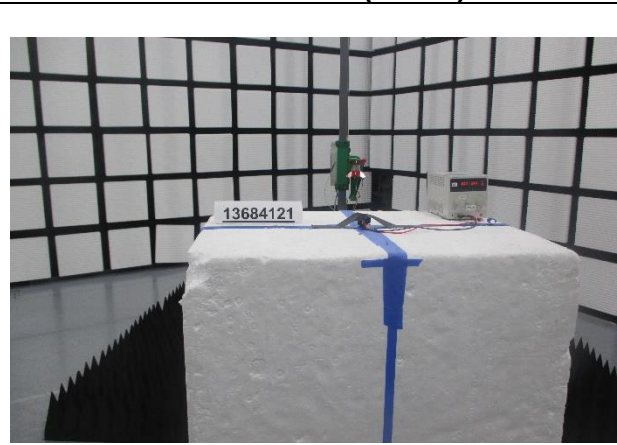

11. SETUP PHOTOS

ANTENNA PORT CONDUCTED SETUP

RADIATED RF MEASUREMENT SETUP

BELOW 30MHz (FRONT)

BELOW 30MHz (BACK)

BELOW 1GHz (FRONT)

BELOW 1GHz (BACK)

ABOVE 1GHz (FRONT)