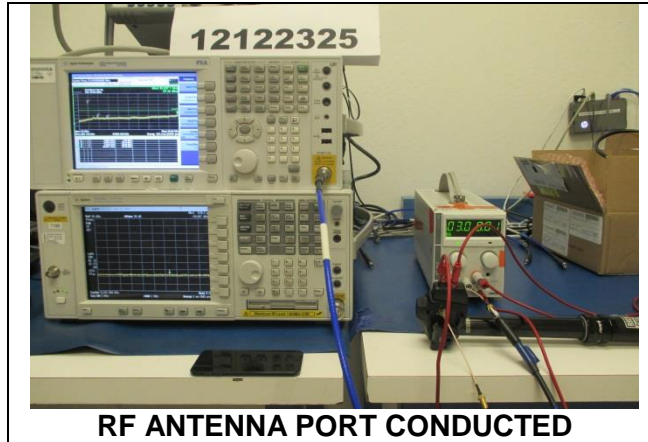

10. SETUP PHOTOS

ANTENNA PORT SETUP

RADIATED RF MEASUREMENT SETUP

BELOW 30MHz (FRONT)

BELOW 30MHz (BACK)

ORIENTATIONS

X-ORIENTATION

Y-ORIENTATION