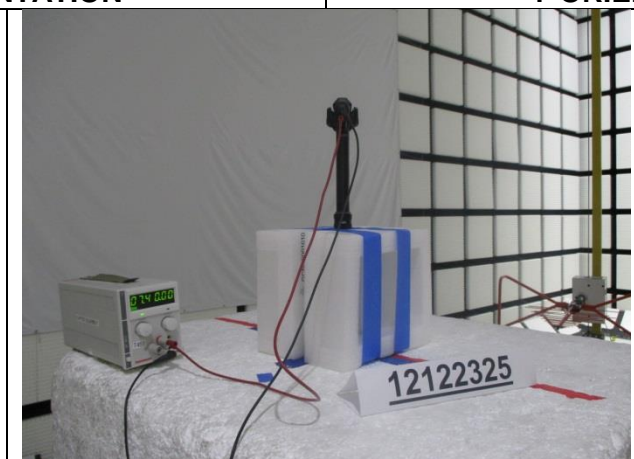

Z-ORIENTATION