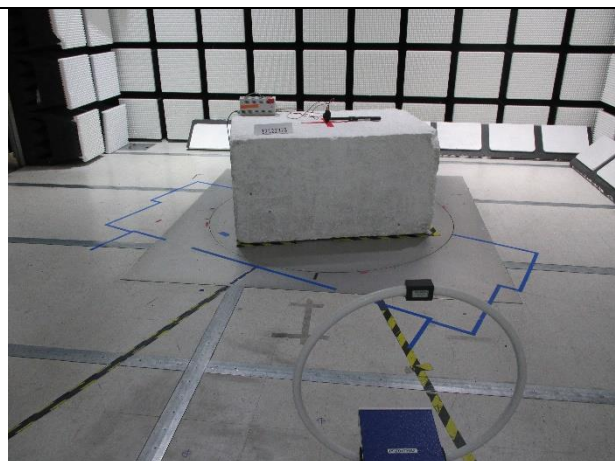

### ANTENNA PORT

**RF ANTENNA PORT CONDUCTED**

### RADIATED RF MEASUREMENT SETUP

**BELOW 1GHz (FRONT)**

**BELOW 1GHz (BACK)**

**ABOVE 1GHz (FRONT)**

**ABOVE 1GHz (BACK)**

**BELOW 30MHz (FRONT)**

**BELOW 30MHz (BACK)**

**ORIENTATIONS**