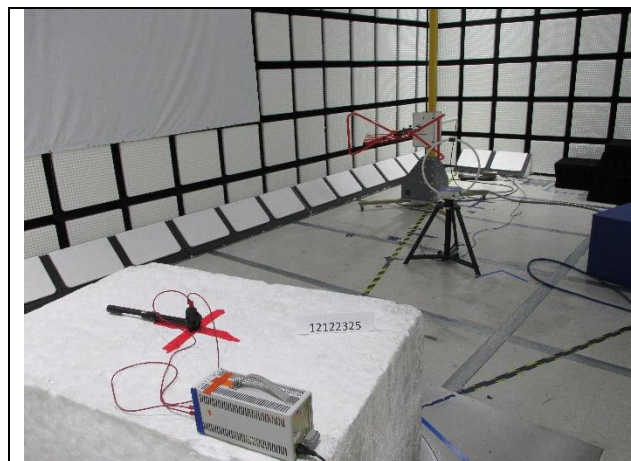

### ANTENNA PORT

**RF ANTENNA PORT CONDUCTED**

### RADIATED RF MEASUREMENT SETUP

**BELOW 1GHz (FRONT)**

**BELOW 1GHz (BACK)**

**ABOVE 1GHz (FRONT)**

**ABOVE 1GHz (BACK)**

**BELOW 30MHz (FRONT)**

**BELOW 30MHz (BACK)**

**ORIENTATIONS**