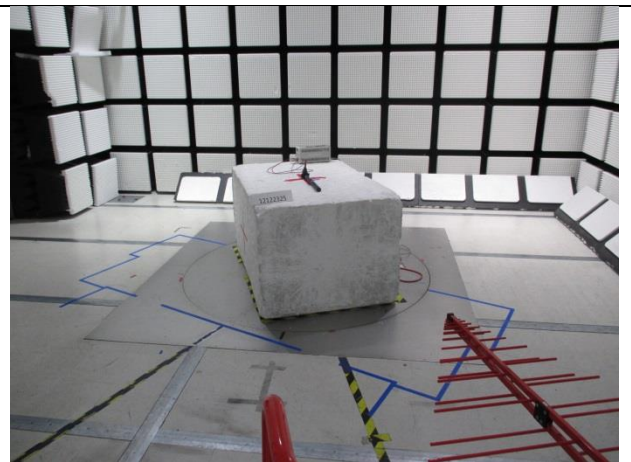

### ANTENNA PORT

**RF ANTENNA PORT CONDUCTED**

### RADIATED RF MEASUREMENT SETUP

**BELOW 1GHz (FRONT)**

**BELOW 1GHz (BACK)**

**ABOVE 1GHz (FRONT)**

**ABOVE 1GHz (BACK)**

**BELOW 30MHz (FRONT)**

**BELOW 30MHz (BACK)**

**ORIENTATIONS**