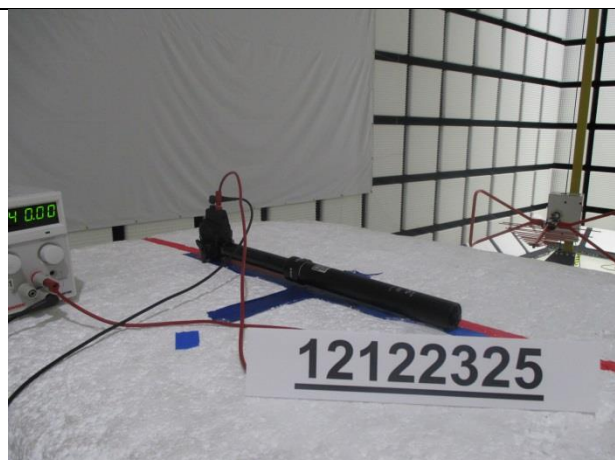

Y-ORIENTATION