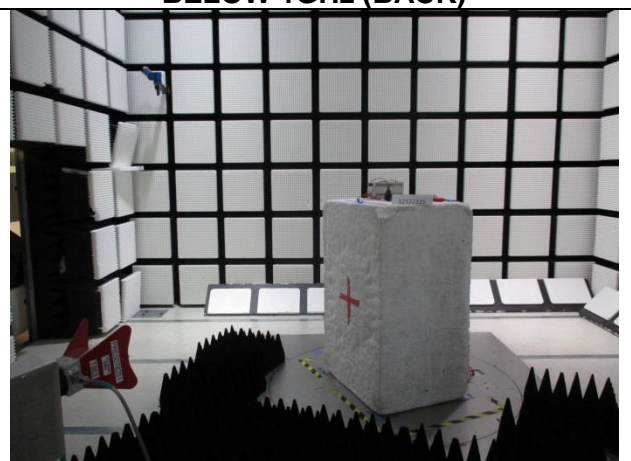

### ANTENNA PORT

**RF ANTENNA PORT CONDUCTED**

### RADIATED RF MEASUREMENT SETUP

**BELOW 1GHz (FRONT)**

**BELOW 1GHz (BACK)**

**ABOVE 1GHz (FRONT)**

**ABOVE 1GHz (BACK)**

**BELOW 30MHz (FRONT)**

**BELOW 30MHz (BACK)**

**ORIENTATIONS**