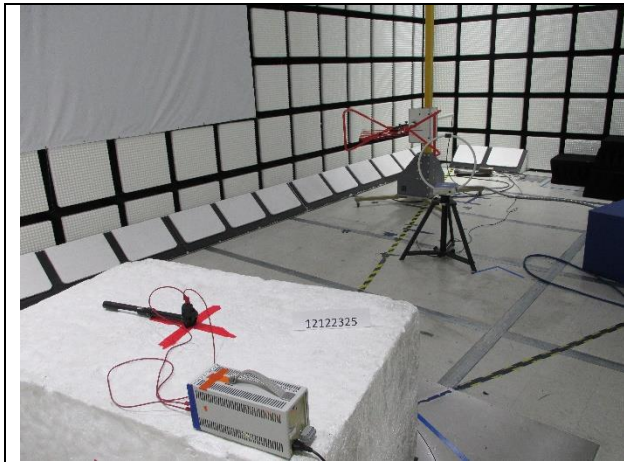

10. SETUP PHOTOS

ANTENNA PORT SETUP

RADIATED RF MEASUREMENT SETUP

BELOW 30MHz (FRONT)

BELOW 30MHz (BACK)

ORIENTATIONS

X-ORIENTATION

Y-ORIENTATION