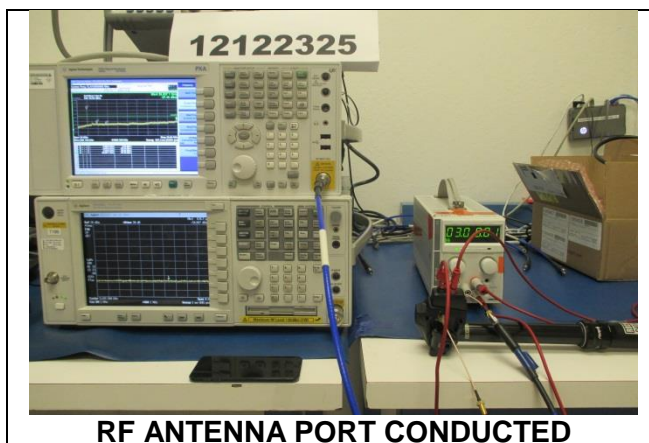

10. SETUP PHOTOS

ANTENNA PORT SETUP

RADIATED RF MEASUREMENT SETUP

BELOW 30MHz (FRONT)

BELOW 30MHz (BACK)

ORIENTATIONS

X-ORIENTATION

Y-ORIENTATION