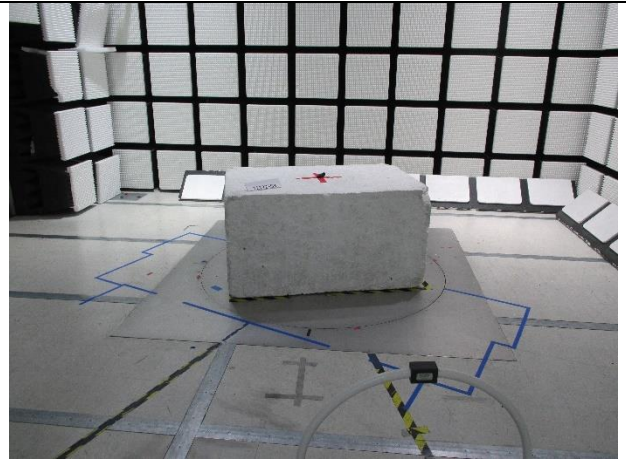

### ANTENNA PORT SETUP

### RADIATED RF MEASUREMENT SETUP

**BELOW 30MHz (FRONT)**

**BELOW 30MHz (BACK)**

**ORIENTATIONS**

**X-ORIENTATION**

**Y-ORIENTATION**

**Z-ORIENTATION**

**END OF REPORT**