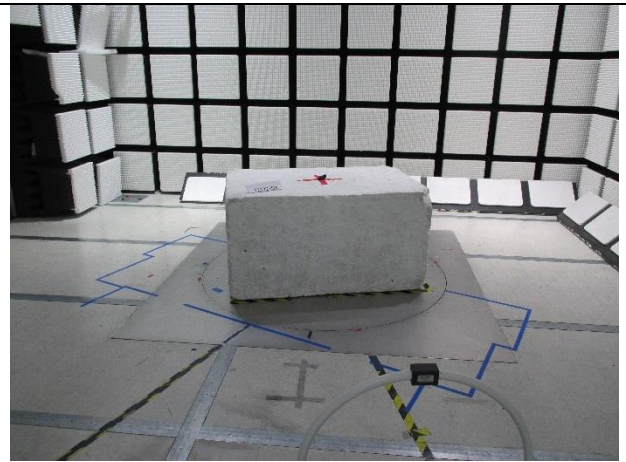

10. SETUP PHOTOS

ANTENNA PORT SETUP

RADIATED RF MEASUREMENT SETUP

BELOW 30MHz (FRONT)

BELOW 30MHz (BACK)

ORIENTATIONS

X-ORIENTATION

Y-ORIENTATION