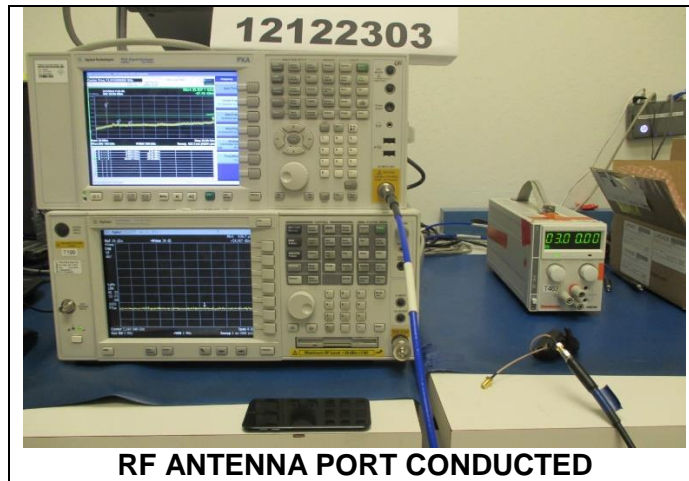

10. SETUP PHOTOS

ANTENNA PORT SETUP

RADIATED RF MEASUREMENT SETUP

BELOW 30MHz (FRONT)

BELOW 30MHz (BACK)

ORIENTATIONS

X-ORIENTATION

Y-ORIENTATION