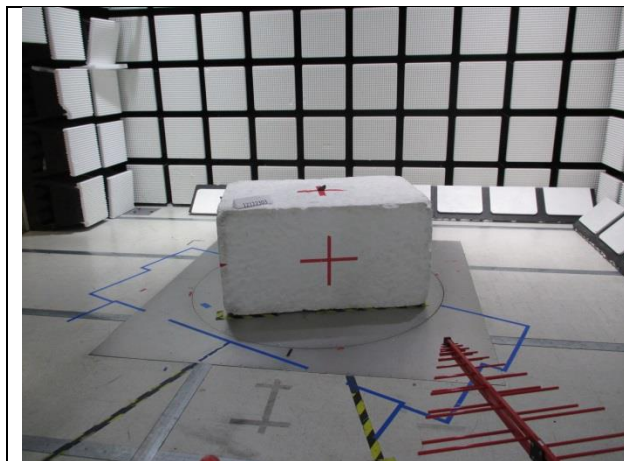

10. SETUP PHOTOS

ANTENNA PORT SETUP

RADIATED RF MEASUREMENT SETUP

BELOW 30MHz (FRONT)

BELOW 30MHz (BACK)

ORIENTATIONS

X-ORIENTATION

Y-ORIENTATION