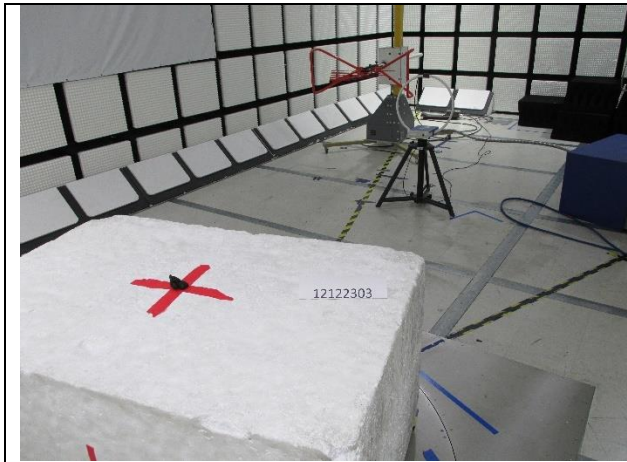

10. SETUP PHOTOS

ANTENNA PORT SETUP

RADIATED RF MEASUREMENT SETUP

BELOW 30MHz (FRONT)

BELOW 30MHz (BACK)

ORIENTATIONS

X-ORIENTATION

Y-ORIENTATION