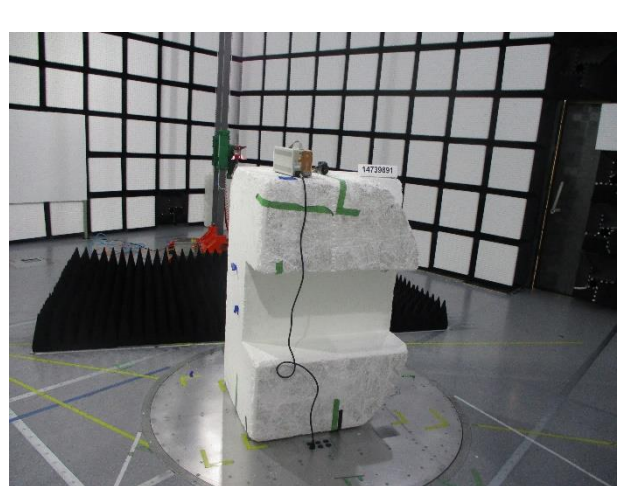

### ANTENNA PORT CONDUCTED SETUP

**RADIATED RF MEASUREMENT SETUP**

**BELOW 30MHz (FRONT)**

**BELOW 30MHz (BACK)**

**BELOW 1GHz (FRONT)**

**BELOW 1GHz (BACK)**

**ABOVE 1GHz (FRONT)**

**ABOVE 1GHz (BACK)**