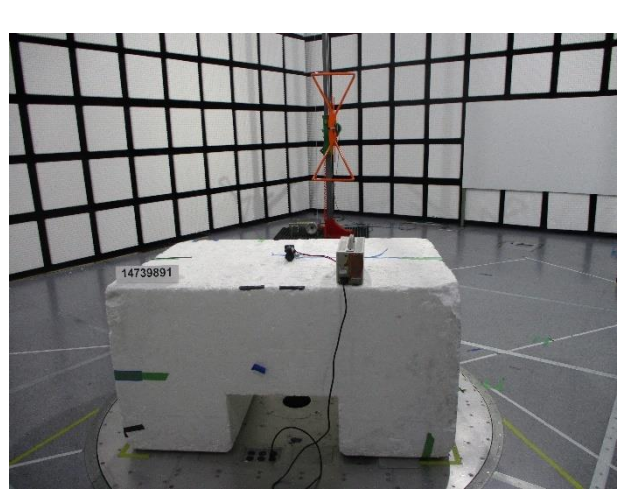

### ANTENNA PORT CONDUCTED SETUP

**RADIATED RF MEASUREMENT SETUP**

**BELOW 30MHz (FRONT)**

**BELOW 30MHz (BACK)**

**BELOW 1GHz (FRONT)**

**BELOW 1GHz (BACK)**

**ABOVE 1GHz (FRONT)**

**ABOVE 1GHz (BACK)**