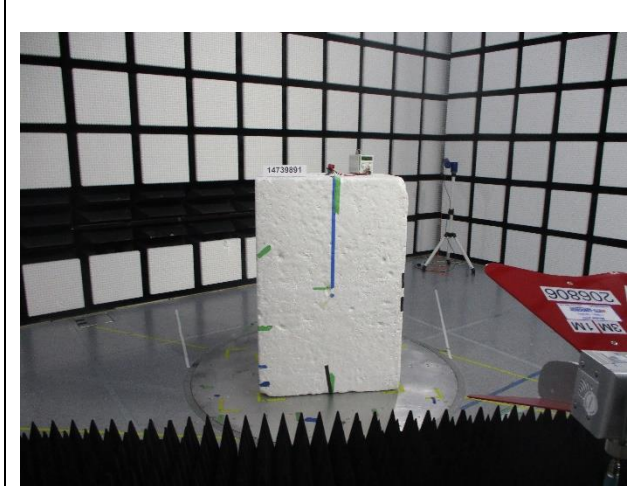

### ANTENNA PORT CONDUCTED SETUP

**RADIATED RF MEASUREMENT SETUP**

**BELOW 30MHz (FRONT)**

**BELOW 30MHz (BACK)**

**BELOW 1GHz (FRONT)**

**BELOW 1GHz (BACK)**

**ABOVE 1GHz (FRONT)**

**ABOVE 1GHz (BACK)**