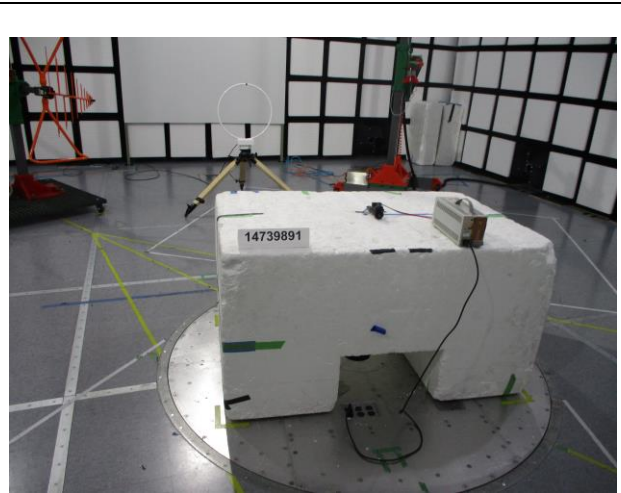

### ANTENNA PORT CONDUCTED SETUP

**RADIATED RF MEASUREMENT SETUP**

**BELOW 30MHz (FRONT)**

**BELOW 30MHz (BACK)**

**BELOW 1GHz (FRONT)**

**BELOW 1GHz (BACK)**

**ABOVE 1GHz (FRONT)**

**ABOVE 1GHz (BACK)**