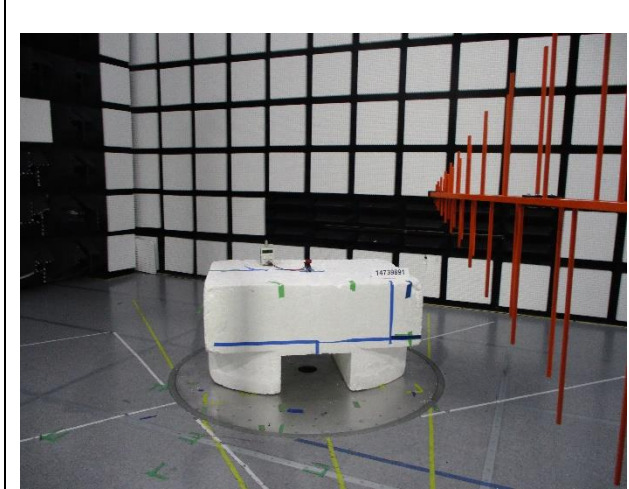

### ANTENNA PORT CONDUCTED SETUP

**RADIATED RF MEASUREMENT SETUP**

**BELOW 30MHz (FRONT)**

**BELOW 30MHz (BACK)**

**BELOW 1GHz (FRONT)**

**BELOW 1GHz (BACK)**

**ABOVE 1GHz (FRONT)**

**ABOVE 1GHz (BACK)**