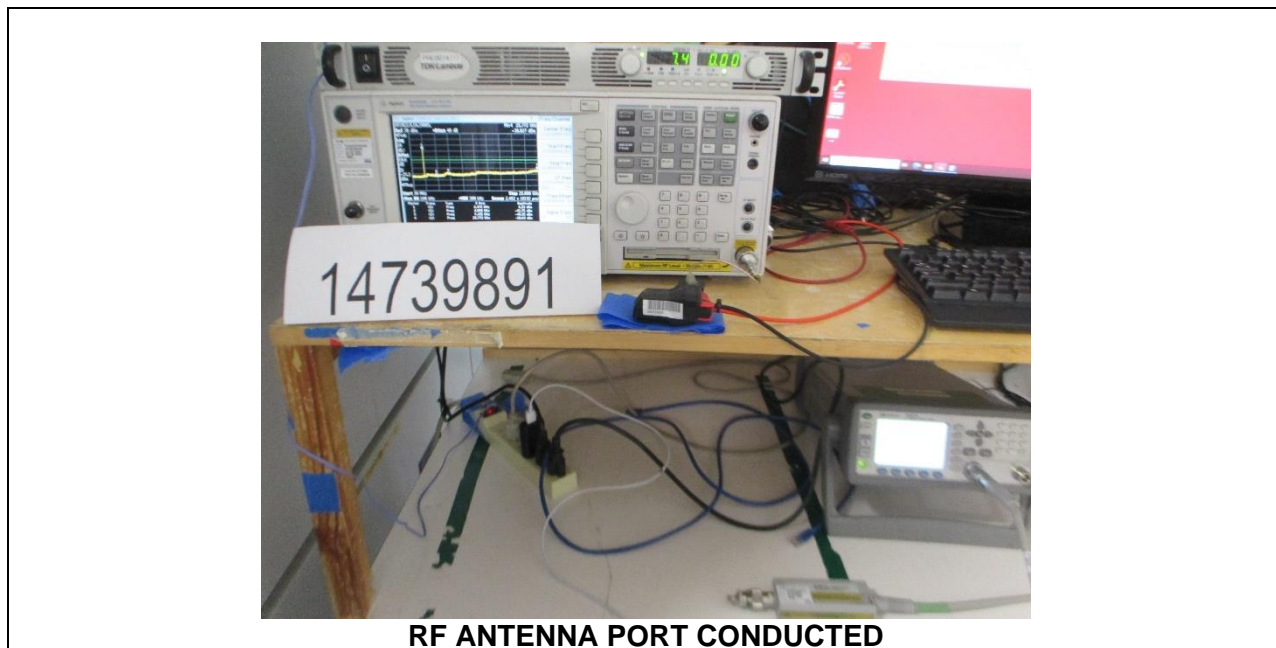

### ANTENNA PORT CONDUCTED SETUP

**RADIATED RF MEASUREMENT SETUP**

**BELOW 30MHz (FRONT)**

**BELOW 30MHz (BACK)**

**BELOW 1GHz (FRONT)**

**BELOW 1GHz (BACK)**

**ABOVE 1GHz (FRONT)**

**ABOVE 1GHz (BACK)**