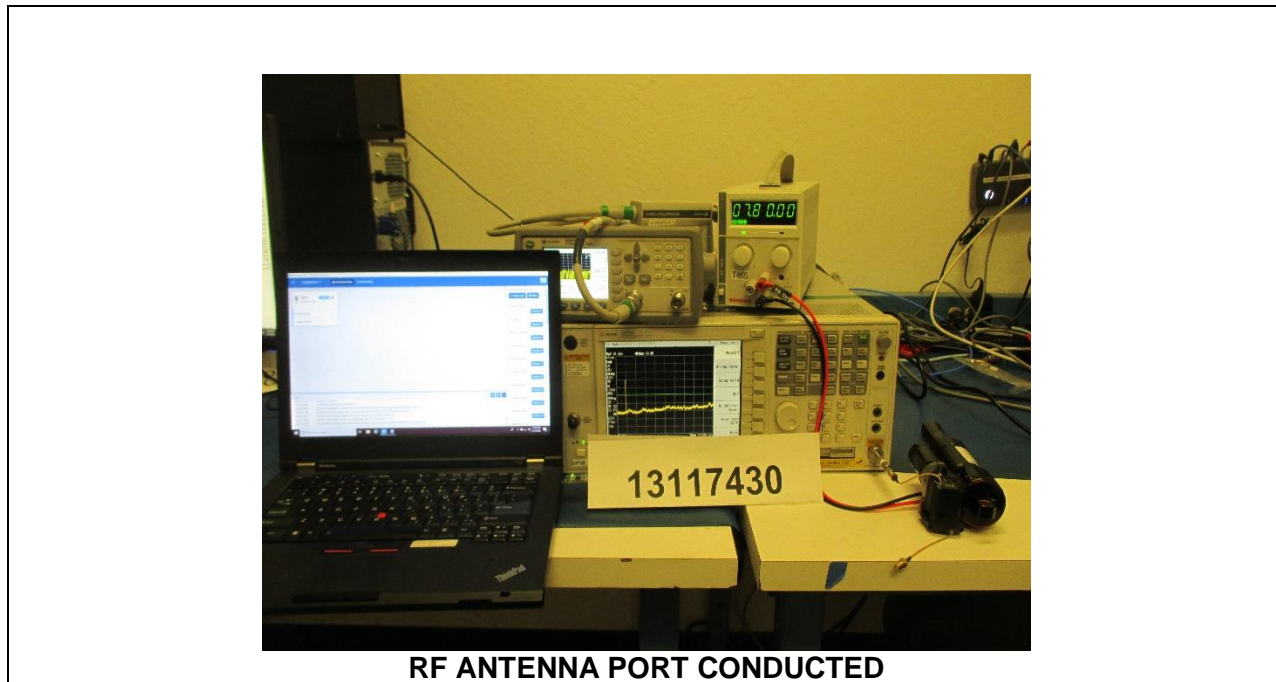

10. SETUP PHOTOS

ANTENNA PORT CONDUCTED SETUP

RADIATED RF MEASUREMENT SETUP

BELOW 30MHz (FRONT)

BELOW 30MHz (BACK)

BELOW 1GHz (FRONT)

BELOW 1GHz (BACK)

ABOVE 1GHz (FRONT)