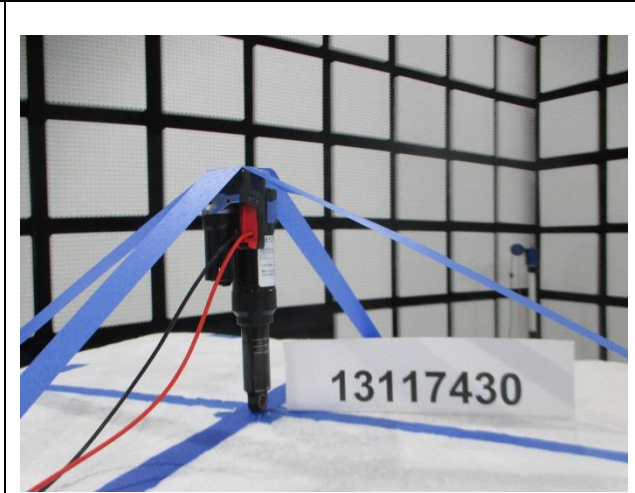

Z-ORIENTATION

END OF TEST REPORT