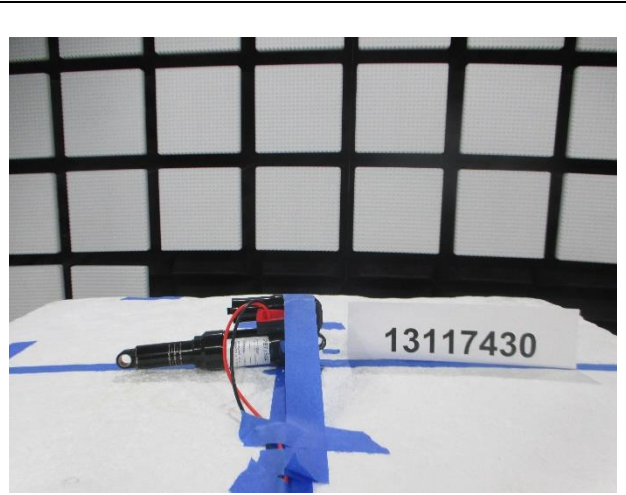

Y-ORIENTATION