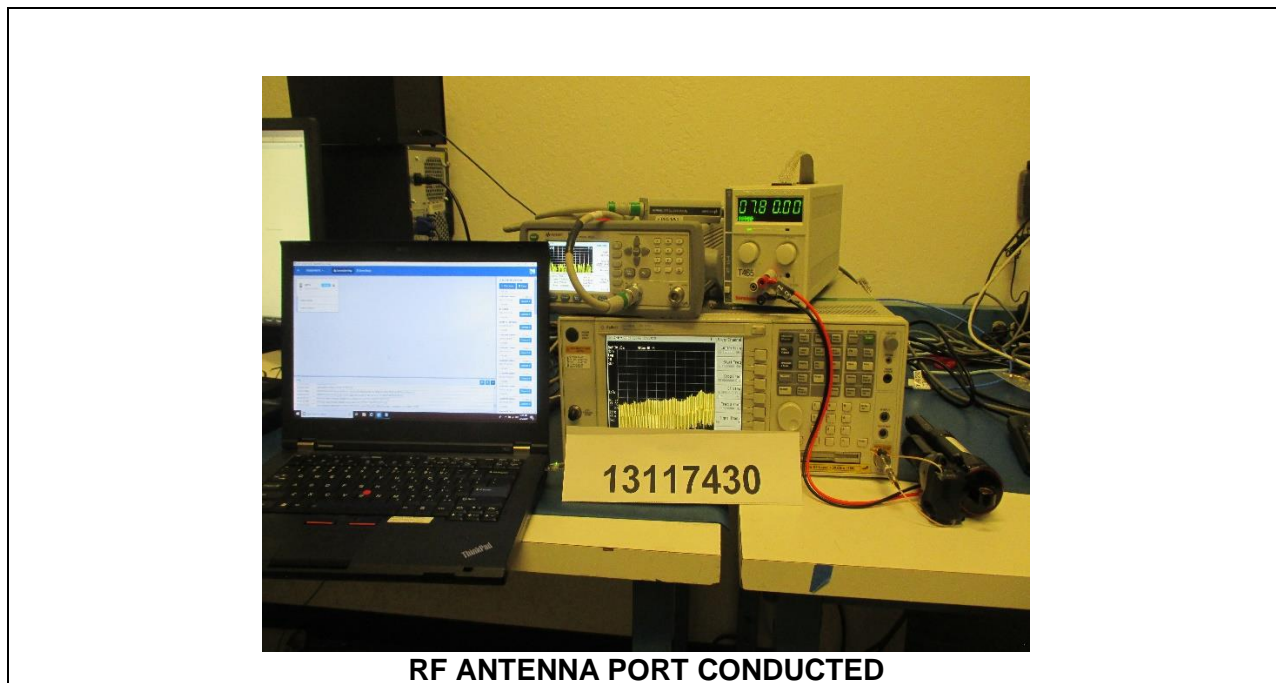

10. SETUP PHOTOS

ANTENNA PORT CONDUCTED SETUP

RADIATED RF MEASUREMENT SETUP

BELOW 30MHz (FRONT)

BELOW 30MHz (BACK)

BELOW 1GHz (FRONT)

BELOW 1GHz (BACK)

ABOVE 1GHz (FRONT)