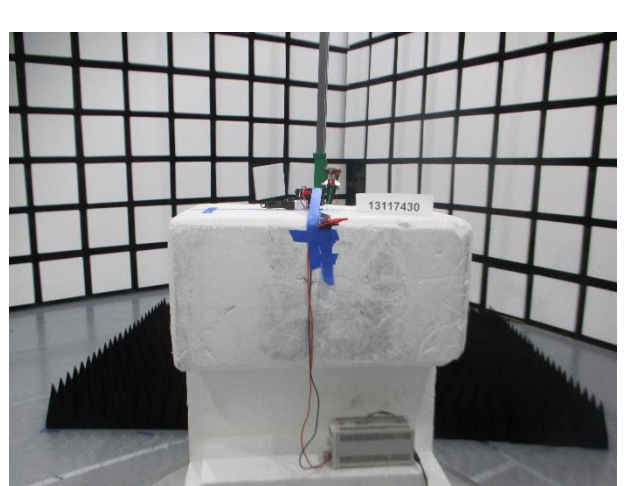

10. SETUP PHOTOS

ANTENNA PORT CONDUCTED SETUP

RADIATED RF MEASUREMENT SETUP

BELOW 30MHz (FRONT)

BELOW 30MHz (BACK)

BELOW 1GHz (FRONT)

BELOW 1GHz (BACK)

ABOVE 1GHz (FRONT)