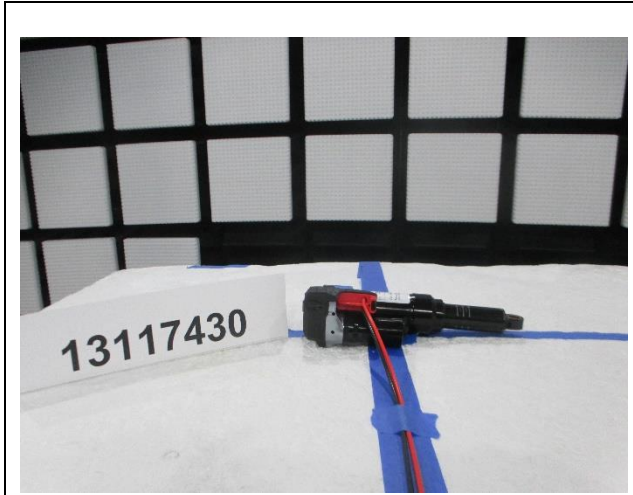

ORIENTATIONS

X-ORIENTATION