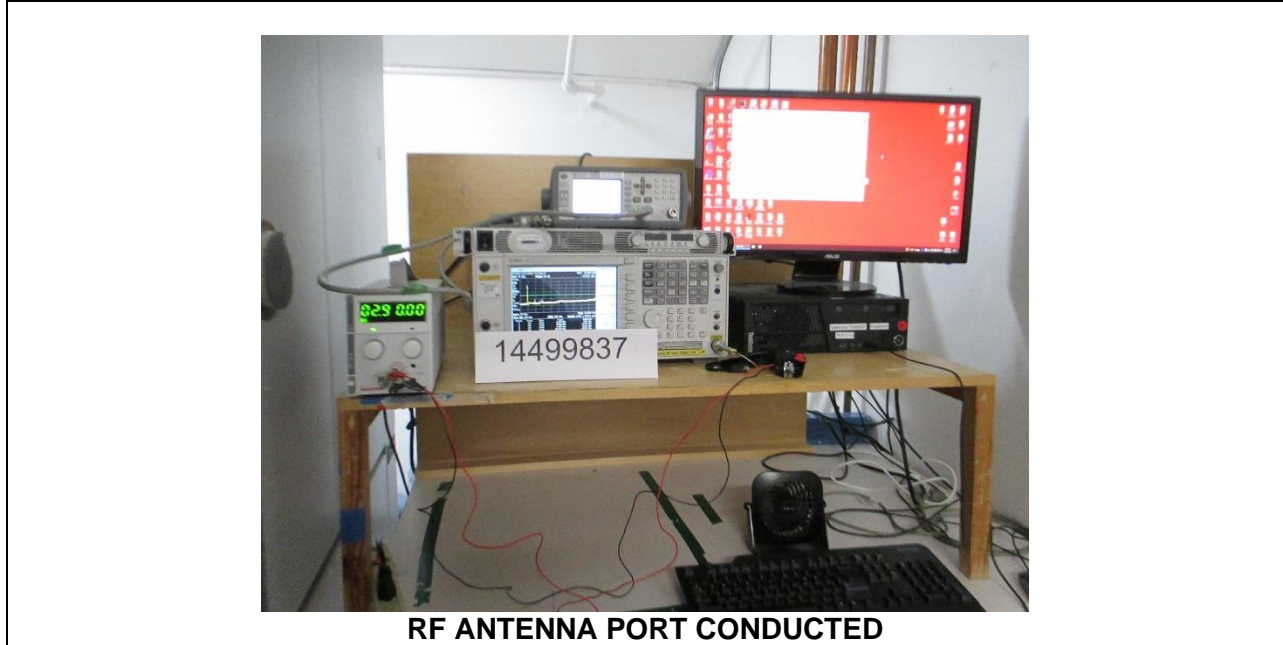

11. SETUP PHOTOS

ANTENNA PORT CONDUCTED SETUP

RADIATED RF MEASUREMENT SETUP

BELOW 30MHz (FRONT)

BELOW 30MHz (BACK)

BELOW 1GHz (FRONT)

BELOW 1GHz (BACK)

ABOVE 1GHz (FRONT)