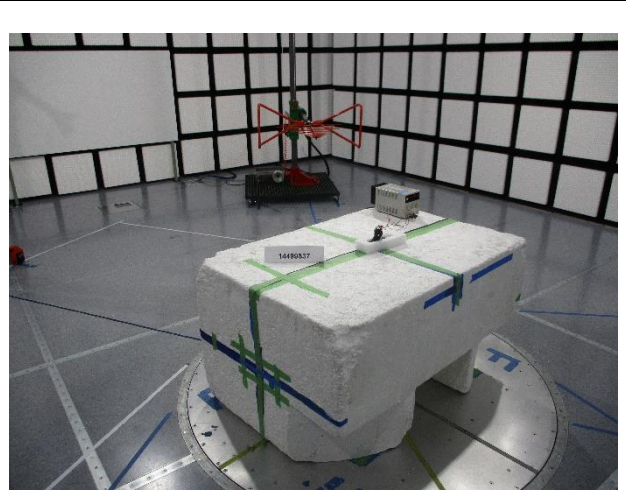

11. SETUP PHOTOS

ANTENNA PORT CONDUCTED SETUP

RADIATED RF MEASUREMENT SETUP

BELOW 30MHz (FRONT)

BELOW 30MHz (BACK)

BELOW 1GHz (FRONT)

BELOW 1GHz (BACK)

ABOVE 1GHz (FRONT)

ABOVE 1GHz (BACK)

ORIENTATIONS

X-ORIENTATION

Y-ORIENTATION

Z-ORIENTATION (Worst-case)

END OF TEST REPORT