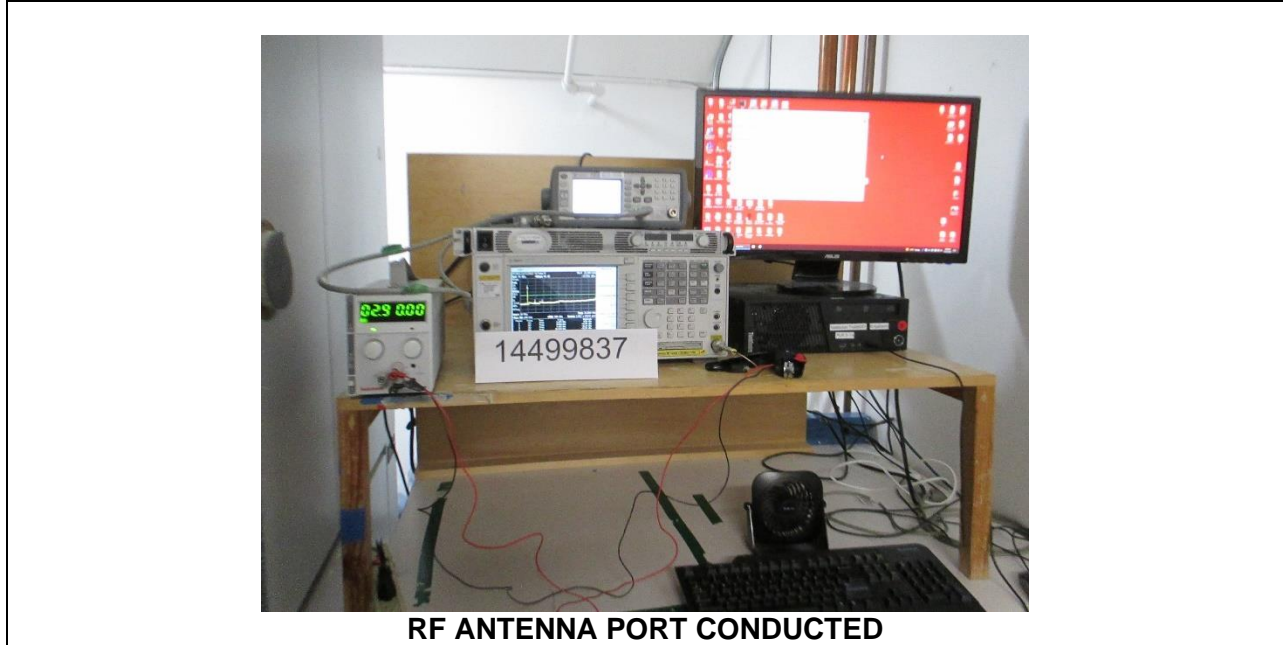

11. SETUP PHOTOS

ANTENNA PORT CONDUCTED SETUP

RADIATED RF MEASUREMENT SETUP

BELOW 30MHz (FRONT)

BELOW 30MHz (BACK)

BELOW 1GHz (FRONT)

BELOW 1GHz (BACK)

ABOVE 1GHz (FRONT)