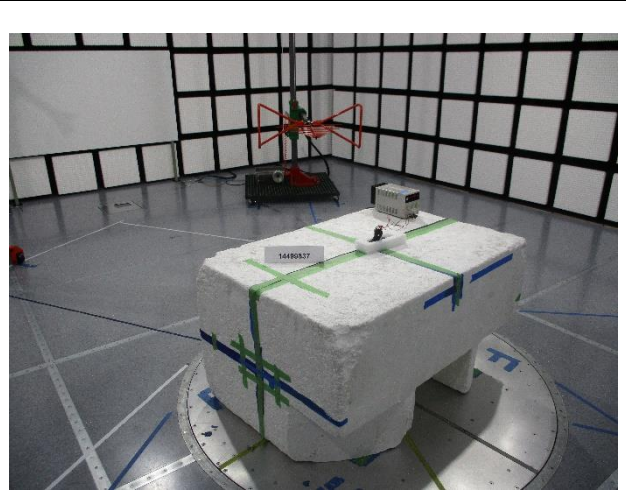

11. SETUP PHOTOS

ANTENNA PORT CONDUCTED SETUP

RADIATED RF MEASUREMENT SETUP

BELOW 30MHz (FRONT)

BELOW 30MHz (BACK)

BELOW 1GHz (FRONT)

BELOW 1GHz (BACK)

ABOVE 1GHz (FRONT)

ABOVE 1GHz (BACK)

ORIENTATIONS

X-ORIENTATION

Y-ORIENTATION

Z-ORIENTATION (worst-case)

END OF TEST REPORT