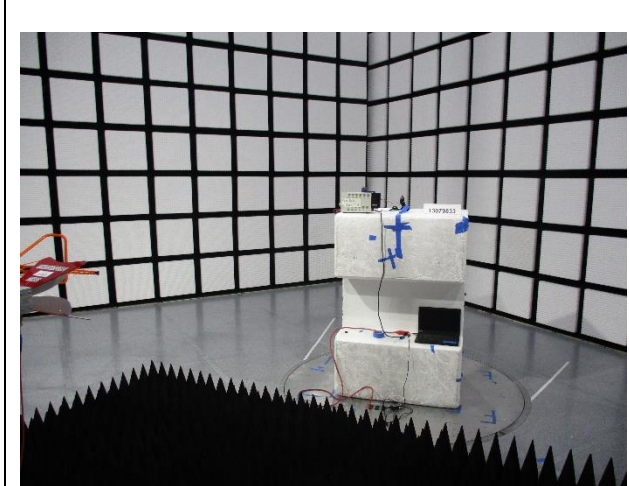

10. SETUP PHOTOS

ANTENNA PORT CONDUCTED SETUP

RF ANTENNA PORT CONDUCTED

RADIATED RF MEASUREMENT SETUP

BELOW 30MHz (FRONT)

BELOW 30MHz (BACK)

BELOW 1GHz (FRONT)

BELOW 1GHz (BACK)

ABOVE 1GHz (FRONT)

ABOVE 1GHz (BACK)

ORIENTATIONS

END OF TEST REPORT