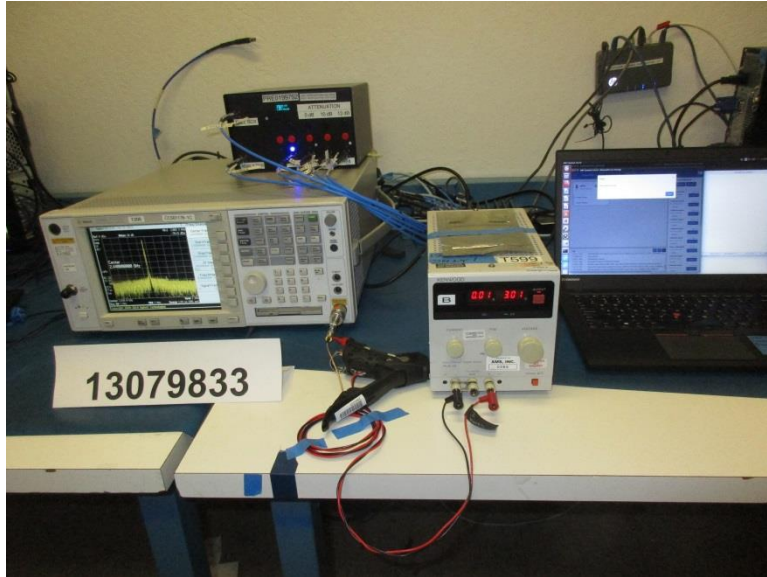

10. SETUP PHOTOS

ANTENNA PORT CONDUCTED SETUP

RF ANTENNA PORT CONDUCTED

RADIATED RF MEASUREMENT SETUP

BELOW 30MHz (FRONT)

BELOW 30MHz (BACK)

BELOW 1GHz (FRONT)

BELOW 1GHz (BACK)