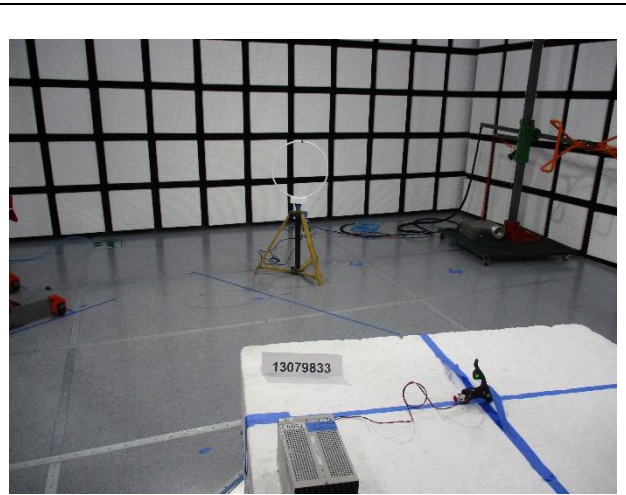

10. SETUP PHOTOS

ANTENNA PORT CONDUCTED SETUP

RF ANTENNA PORT CONDUCTED

RADIATED RF MEASUREMENT SETUP

BELOW 30MHz (FRONT)

BELOW 30MHz (BACK)

BELOW 1GHz (FRONT)

BELOW 1GHz (BACK)

ABOVE 1GHz (FRONT)

ABOVE 1GHz (BACK)

ORIENTATIONS

END OF TEST REPORT