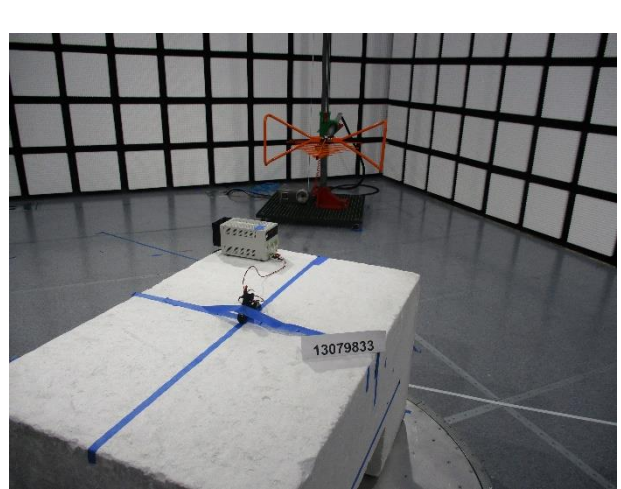

10. SETUP PHOTOS

ANTENNA PORT CONDUCTED SETUP

RF ANTENNA PORT CONDUCTED

RADIATED RF MEASUREMENT SETUP

BELOW 30MHz (FRONT)

BELOW 30MHz (BACK)

BELOW 1GHz (FRONT)

BELOW 1GHz (BACK)