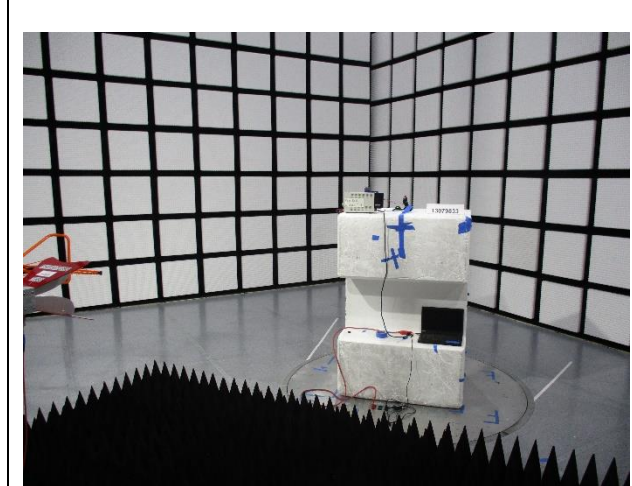

10. SETUP PHOTOS

ANTENNA PORT CONDUCTED SETUP

RF ANTENNA PORT CONDUCTED

RADIATED RF MEASUREMENT SETUP

BELOW 30MHz (FRONT)

BELOW 30MHz (BACK)

BELOW 1GHz (FRONT)

BELOW 1GHz (BACK)