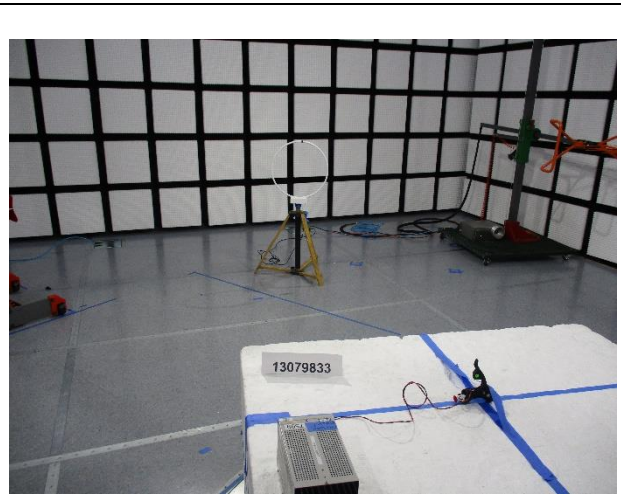

10. SETUP PHOTOS

ANTENNA PORT CONDUCTED SETUP

RF ANTENNA PORT CONDUCTED

RADIATED RF MEASUREMENT SETUP

BELOW 30MHz (FRONT)

BELOW 30MHz (BACK)

BELOW 1GHz (FRONT)

BELOW 1GHz (BACK)