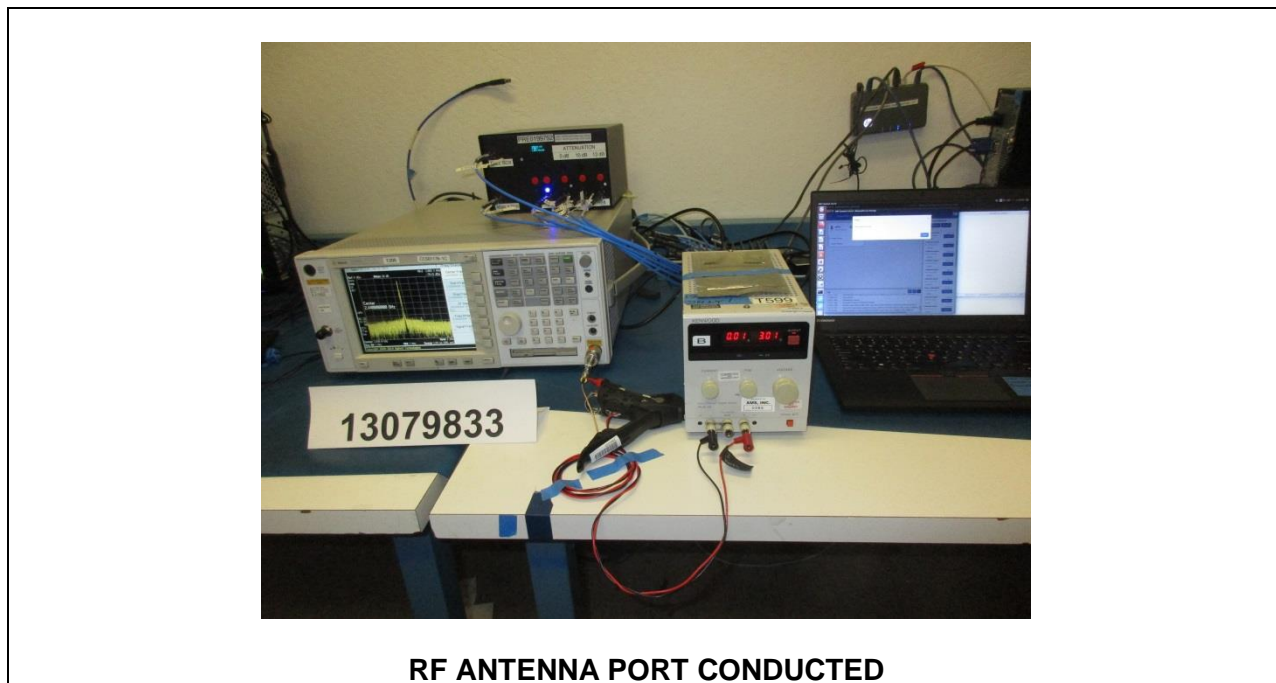

10. SETUP PHOTOS

ANTENNA PORT CONDUCTED SETUP

RF ANTENNA PORT CONDUCTED

RADIATED RF MEASUREMENT SETUP

BELOW 30MHz (FRONT)

BELOW 30MHz (BACK)

BELOW 1GHz (FRONT)

BELOW 1GHz (BACK)