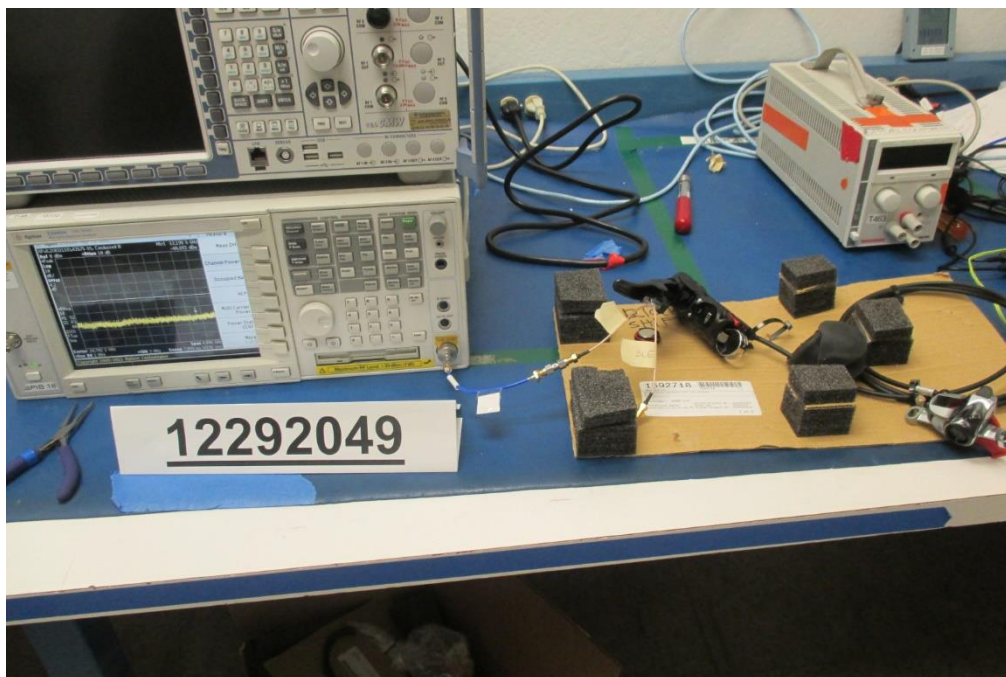

10. SETUP PHOTOS

ANTENNA PORT SETUP

RF ANTENNA PORT CONDUCTED

RADIATED RF MEASUREMENT SETUP

BELOW 30MHz (FRONT)

BELOW 30MHz (BACK)

BELOW 1GHz (FRONT)

BELOW 1GHz (BACK)