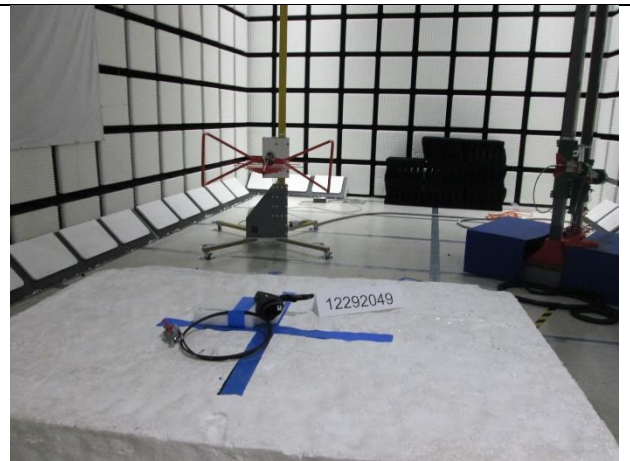

10. SETUP PHOTOS

ANTENNA PORT SETUP

RF ANTENNA PORT CONDUCTED

RADIATED RF MEASUREMENT SETUP

BELOW 30MHz (FRONT)

BELOW 30MHz (BACK)

BELOW 1GHz (FRONT)

BELOW 1GHz (BACK)