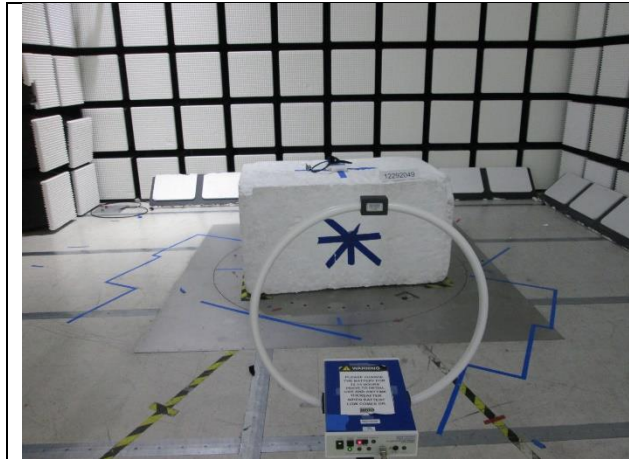

10. SETUP PHOTOS

ANTENNA PORT SETUP

RF ANTENNA PORT CONDUCTED

RADIATED RF MEASUREMENT SETUP

BELOW 30MHz (FRONT)

BELOW 30MHz (BACK)

BELOW 1GHz (FRONT)

BELOW 1GHz (BACK)