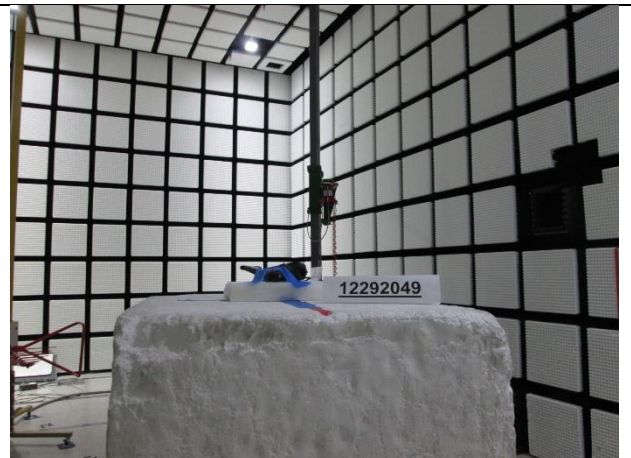

10. SETUP PHOTOS

ANTENNA PORT SETUP

RADIATED RF MEASUREMENT SETUP

BELOW 30MHz (FRONT)

BELOW 30MHz (BACK)

BELOW 1GHz (FRONT)

BELOW 1GHz (BACK)

ABOVE 1GHz (FRONT)