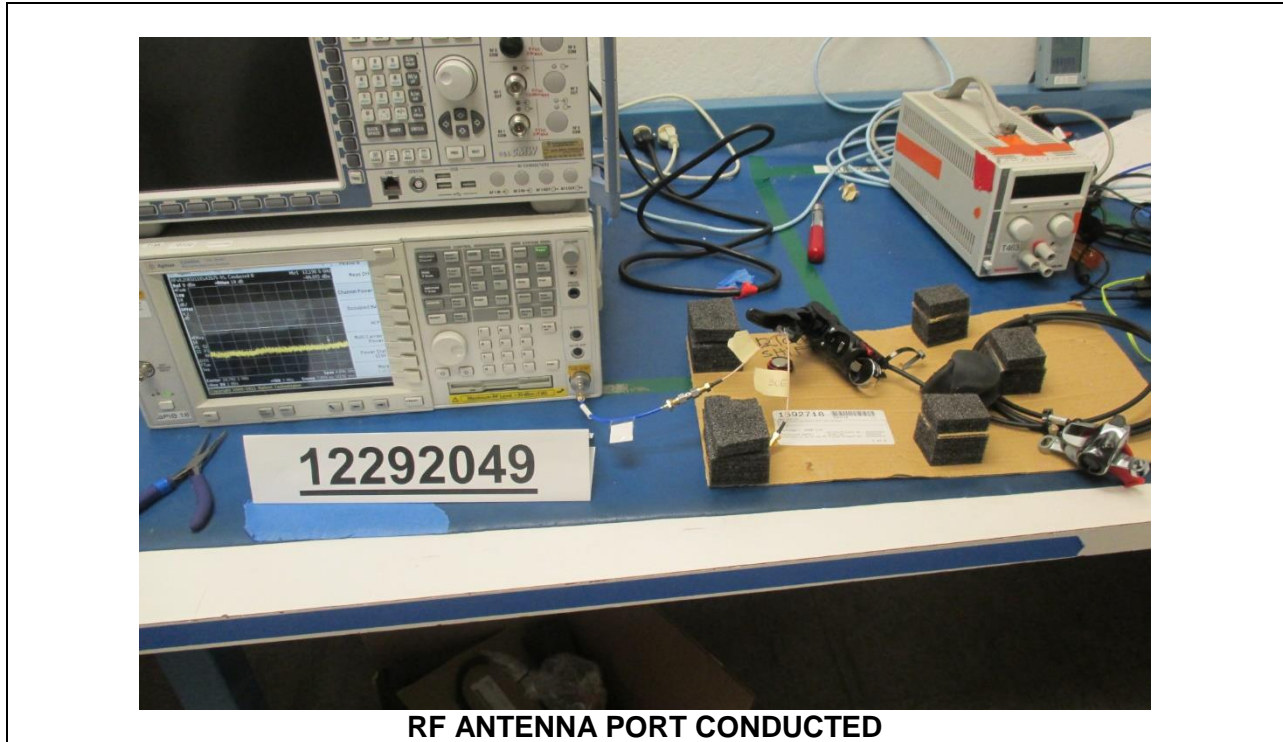

10. SETUP PHOTOS

ANTENNA PORT SETUP

RADIATED RF MEASUREMENT SETUP

BELOW 30MHz (FRONT)

BELOW 30MHz (BACK)

BELOW 1GHz (FRONT)

BELOW 1GHz (BACK)

ABOVE 1GHz (FRONT)