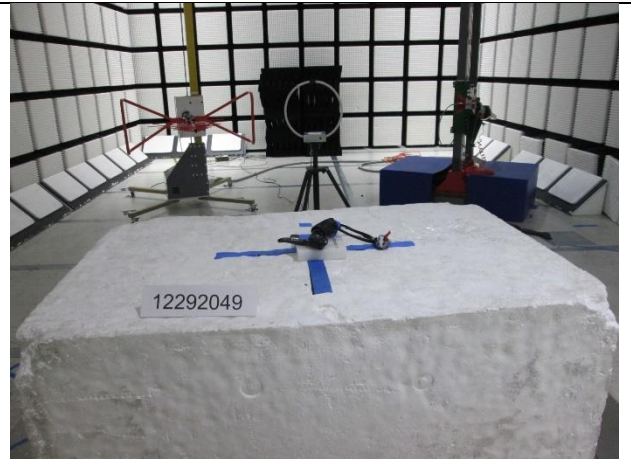

10. SETUP PHOTOS

ANTENNA PORT SETUP

RADIATED RF MEASUREMENT SETUP

BELOW 30MHz (FRONT)

BELOW 30MHz (BACK)

BELOW 1GHz (FRONT)

BELOW 1GHz (BACK)

ABOVE 1GHz (FRONT)