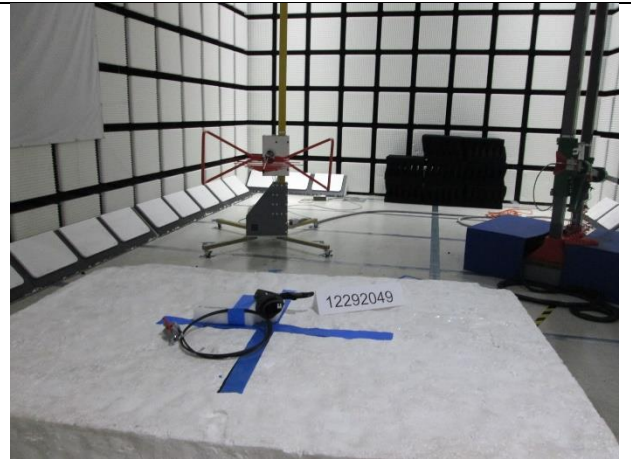

10. SETUP PHOTOS

ANTENNA PORT SETUP

RADIATED RF MEASUREMENT SETUP

BELOW 30MHz (FRONT)

BELOW 30MHz (BACK)

BELOW 1GHz (FRONT)

BELOW 1GHz (BACK)

ABOVE 1GHz (FRONT)