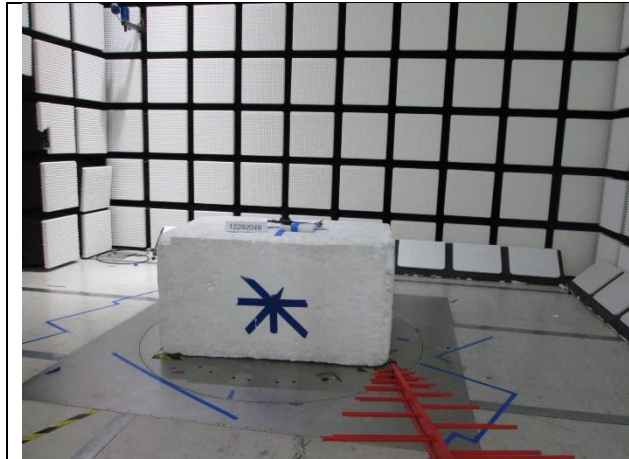

10. SETUP PHOTOS

ANTENNA PORT SETUP

RADIATED RF MEASUREMENT SETUP

BELOW 30MHz (FRONT)

BELOW 30MHz (BACK)

BELOW 1GHz (FRONT)

BELOW 1GHz (BACK)

ABOVE 1GHz (FRONT)