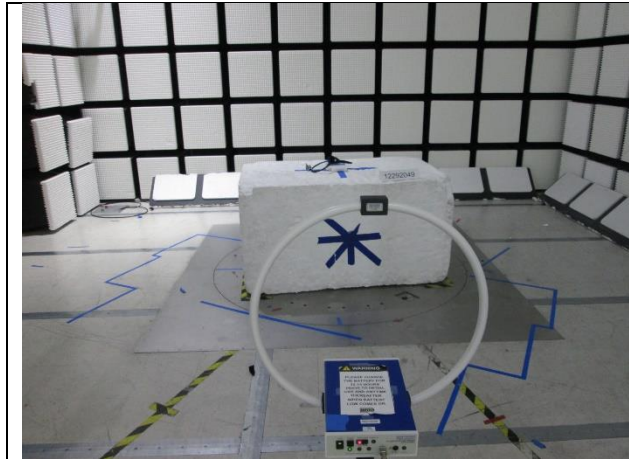

10. SETUP PHOTOS

ANTENNA PORT SETUP

RADIATED RF MEASUREMENT SETUP

BELOW 30MHz (FRONT)

BELOW 30MHz (BACK)

BELOW 1GHz (FRONT)

BELOW 1GHz (BACK)

ABOVE 1GHz (FRONT)