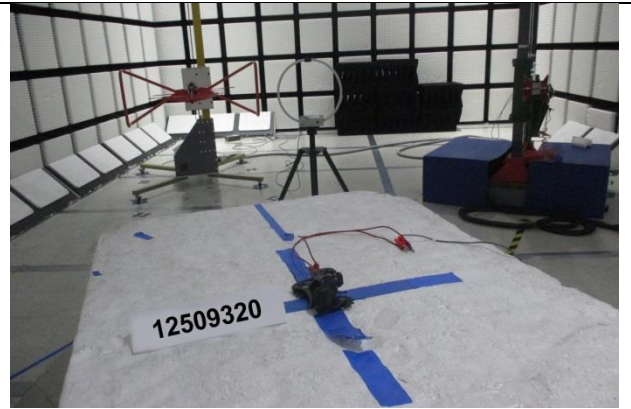

10. SETUP PHOTOS

ANTENNA PORT SETUP

RADIATED RF MEASUREMENT SETUP

BELOW 30MHz (FRONT)

BELOW 30MHz (BACK)

BELOW 1GHz (FRONT)

BELOW 1GHz (BACK)

ABOVE 1GHz (FRONT)