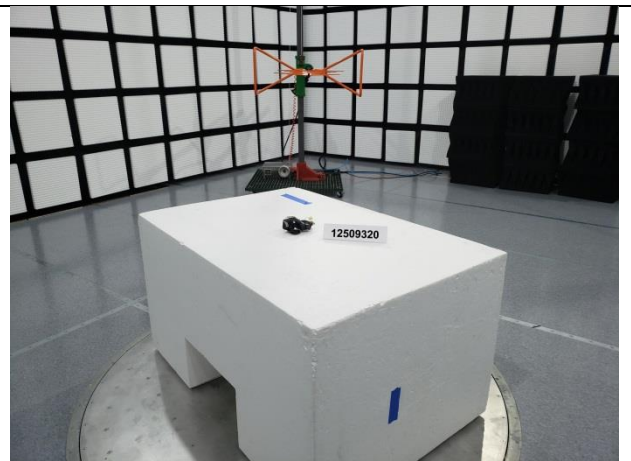

10. SETUP PHOTOS

ANTENNA PORT SETUP

RADIATED RF MEASUREMENT SETUP

BELOW 30MHz (FRONT)

BELOW 30MHz (BACK)

BELOW 1GHz (FRONT)

BELOW 1GHz (BACK)

ABOVE 1GHz (FRONT)