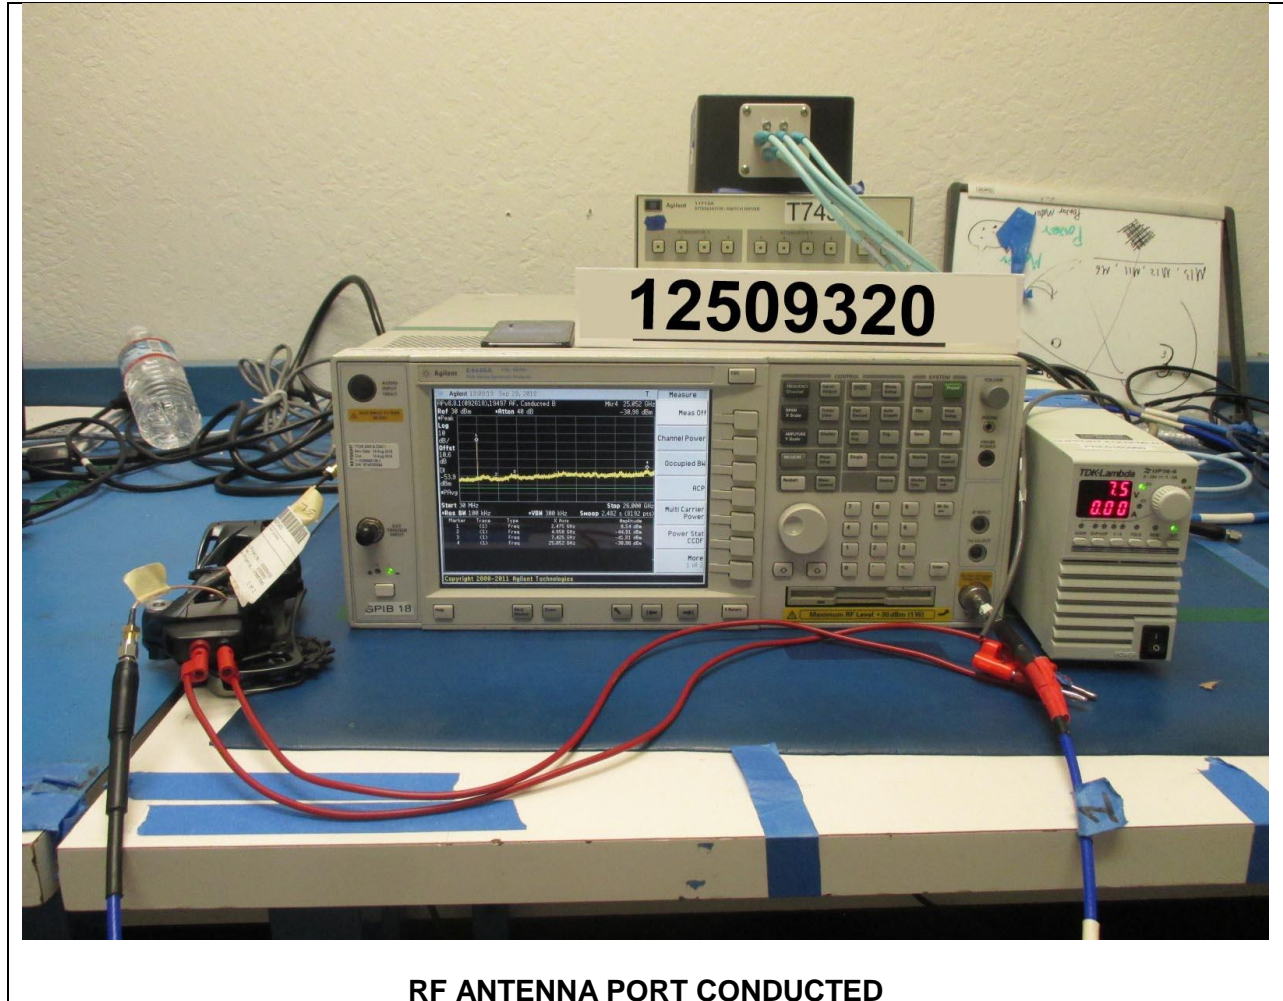

10. SETUP PHOTOS

ANTENNA PORT SETUP

RADIATED RF MEASUREMENT SETUP

BELOW 30MHz (FRONT)

BELOW 30MHz (BACK)

BELOW 1GHz (FRONT)

BELOW 1GHz (BACK)

ABOVE 1GHz (FRONT)