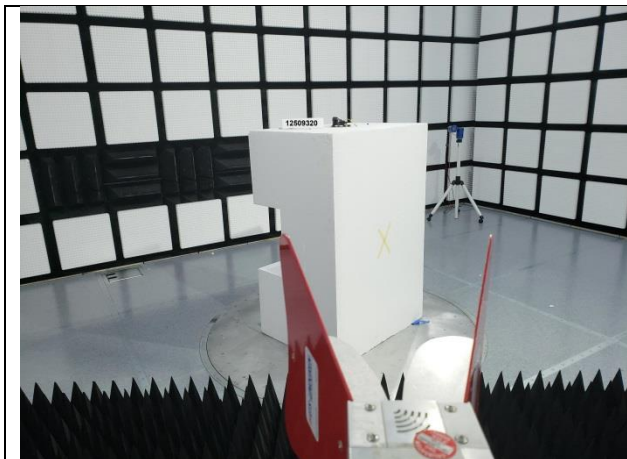

10. SETUP PHOTOS

ANTENNA PORT SETUP

RADIATED RF MEASUREMENT SETUP

BELOW 30MHz (FRONT)

BELOW 30MHz (BACK)

BELOW 1GHz (FRONT)

BELOW 1GHz (BACK)

ABOVE 1GHz (FRONT)