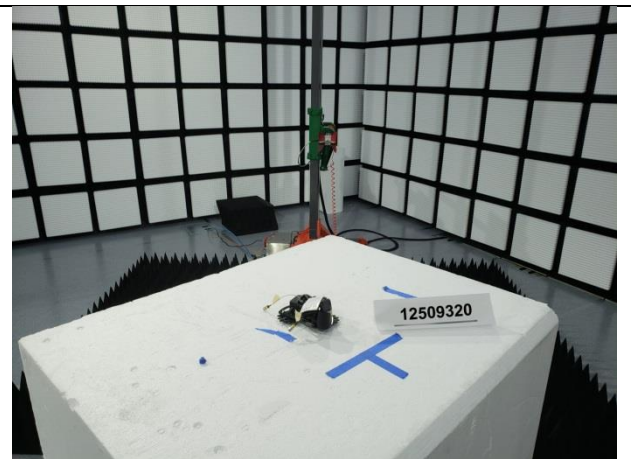

10. SETUP PHOTOS

ANTENNA PORT SETUP

RADIATED RF MEASUREMENT SETUP

BELOW 30MHz (FRONT)

BELOW 30MHz (BACK)

BELOW 1GHz (FRONT)

BELOW 1GHz (BACK)

ABOVE 1GHz (FRONT)

ABOVE 1GHz (BACK)

ABOVE 18GHz (FRONT)

ABOVE 18GHz (BACK)

ORIENTATIONS

X-ORIENTATION

Y-ORIENTATION

Z-ORIENTATION

END OF TEST REPORT