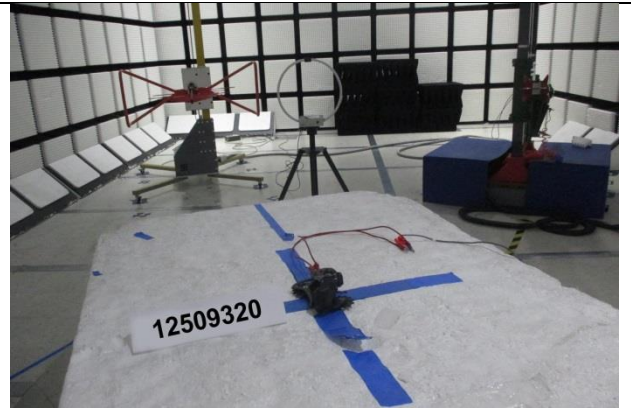

## 10. SETUP PHOTOS

### ANTENNA PORT SETUP

**RADIATED RF MEASUREMENT SETUP**

**BELOW 30MHz (FRONT)**

**BELOW 30MHz (BACK)**

**BELOW 1GHz (FRONT)**

**BELOW 1GHz (BACK)**

**ABOVE 1GHz (FRONT)**

**ABOVE 1GHz (BACK)**