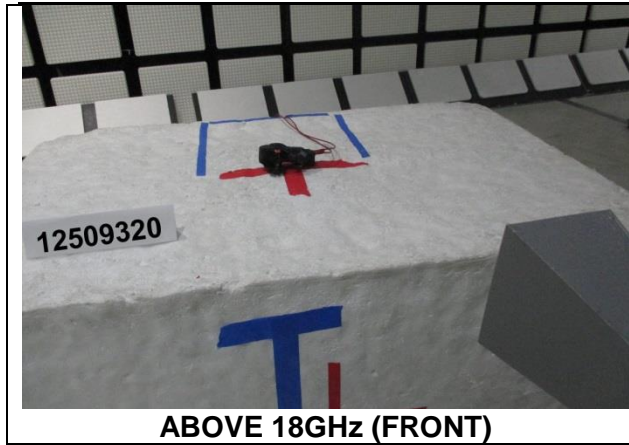

### ANTENNA PORT SETUP

**RADIATED RF MEASUREMENT SETUP**

**BELOW 30MHz (FRONT)**

**BELOW 30MHz (BACK)**

**BELOW 1GHz (FRONT)**

**BELOW 1GHz (BACK)**

**ABOVE 1GHz (FRONT)**

**ABOVE 1GHz (BACK)**