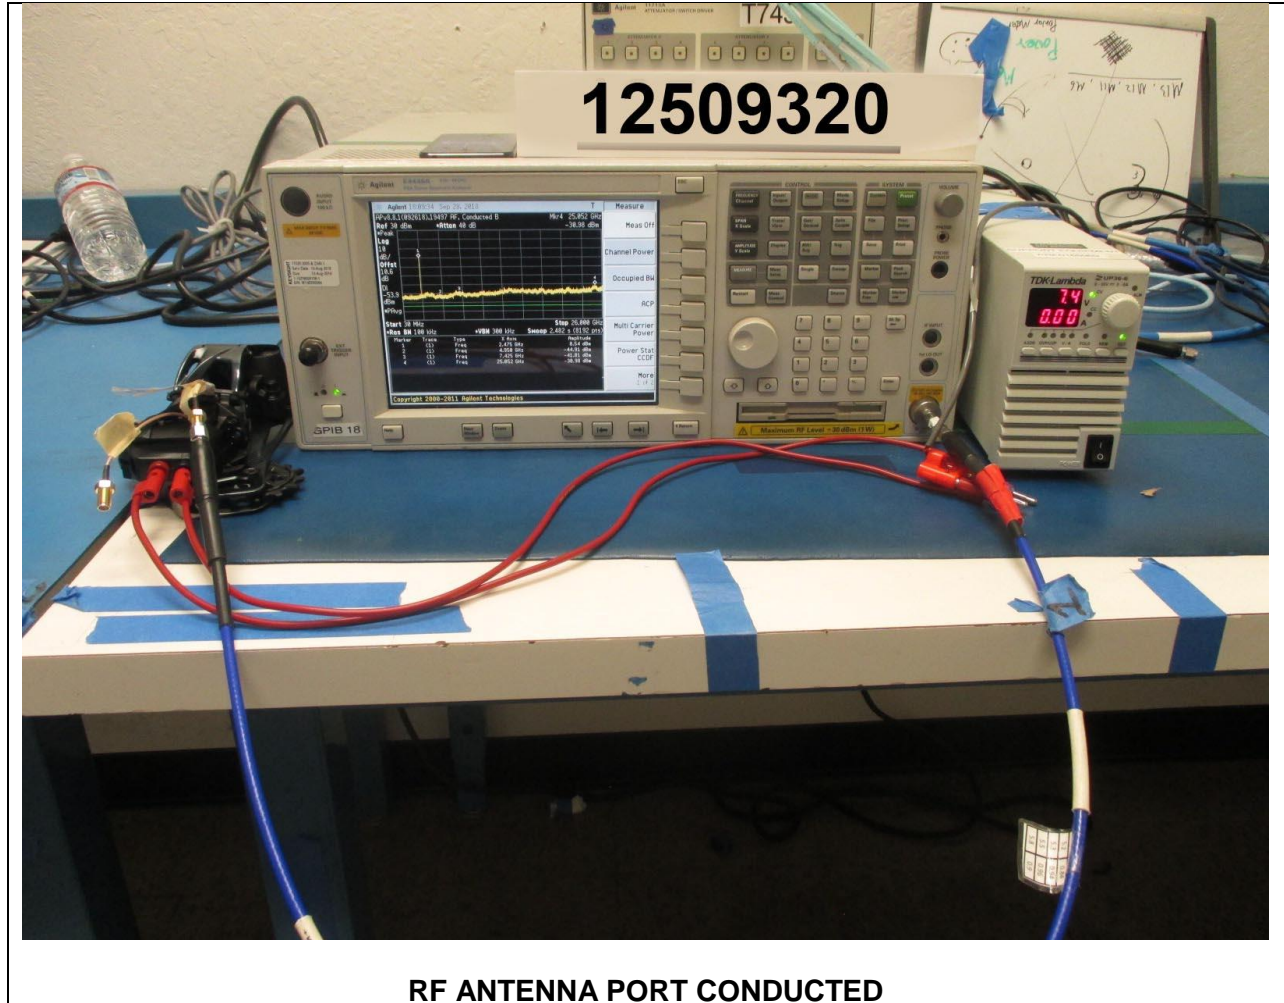

### ANTENNA PORT SETUP

**RADIATED RF MEASUREMENT SETUP**

**BELOW 30MHz (FRONT)**

**BELOW 30MHz (BACK)**

**BELOW 1GHz (FRONT)**

**BELOW 1GHz (BACK)**

**ABOVE 1GHz (FRONT)**

**ABOVE 1GHz (BACK)**