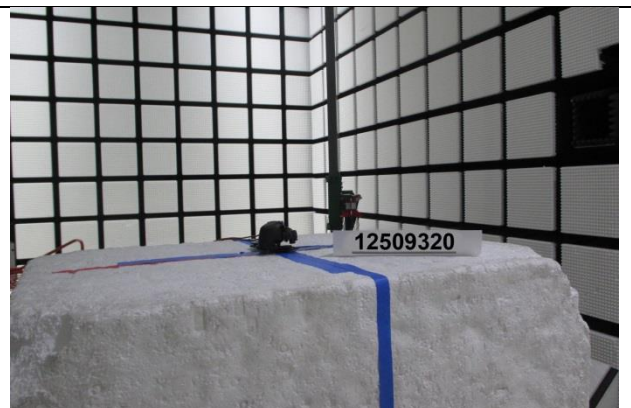

### ANTENNA PORT SETUP

**RADIATED RF MEASUREMENT SETUP**

**BELOW 30MHz (FRONT)**

**BELOW 30MHz (BACK)**

**BELOW 1GHz (FRONT)**

**BELOW 1GHz (BACK)**

**ABOVE 1GHz (FRONT)**

**ABOVE 1GHz (BACK)**