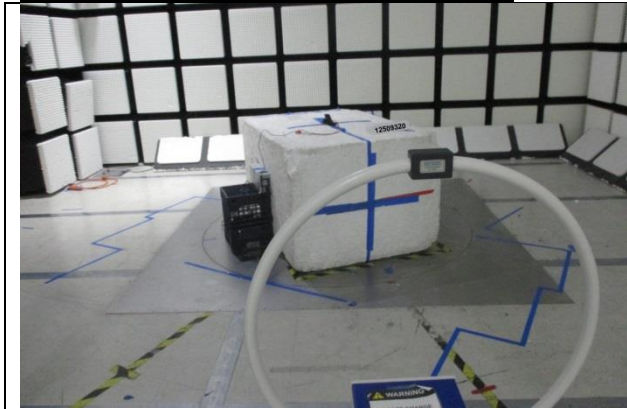

## 10. SETUP PHOTOS

### ANTENNA PORT SETUP

**RADIATED RF MEASUREMENT SETUP**

**BELOW 30MHz (FRONT)**

**BELOW 30MHz (BACK)**

**BELOW 1GHz (FRONT)**

**BELOW 1GHz (BACK)**

**ABOVE 1GHz (FRONT)**

**ABOVE 1GHz (BACK)**