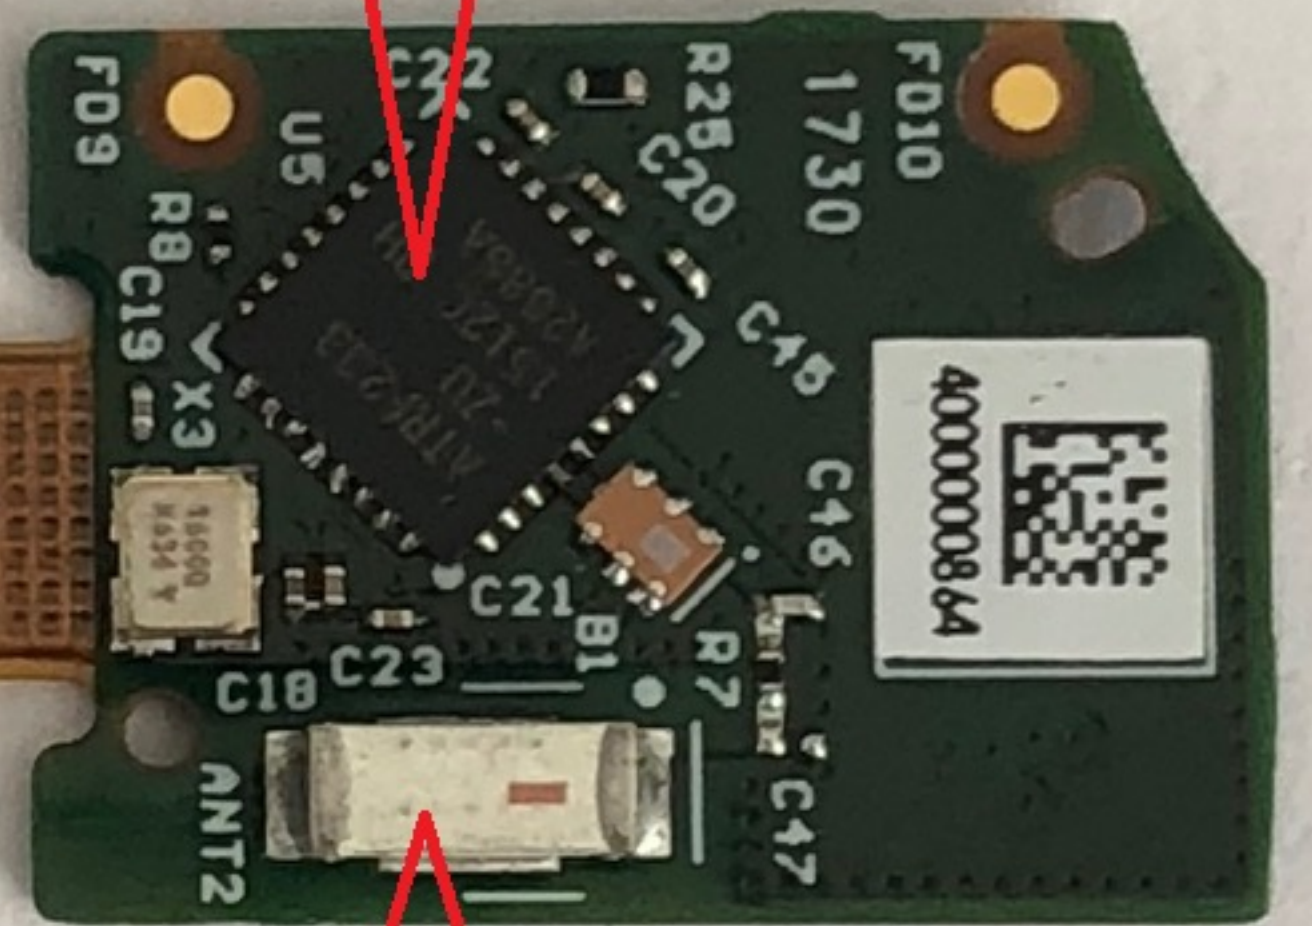

U5 - AIREA
Atmel AT86RF233

ANT 2 - AIREA
Johanson 2450AT42B100E

U4 - BLE / ANT+
Nordic NRF52832

ANT 1 - BLE / ANT+
Johanson 2450AT42B100E