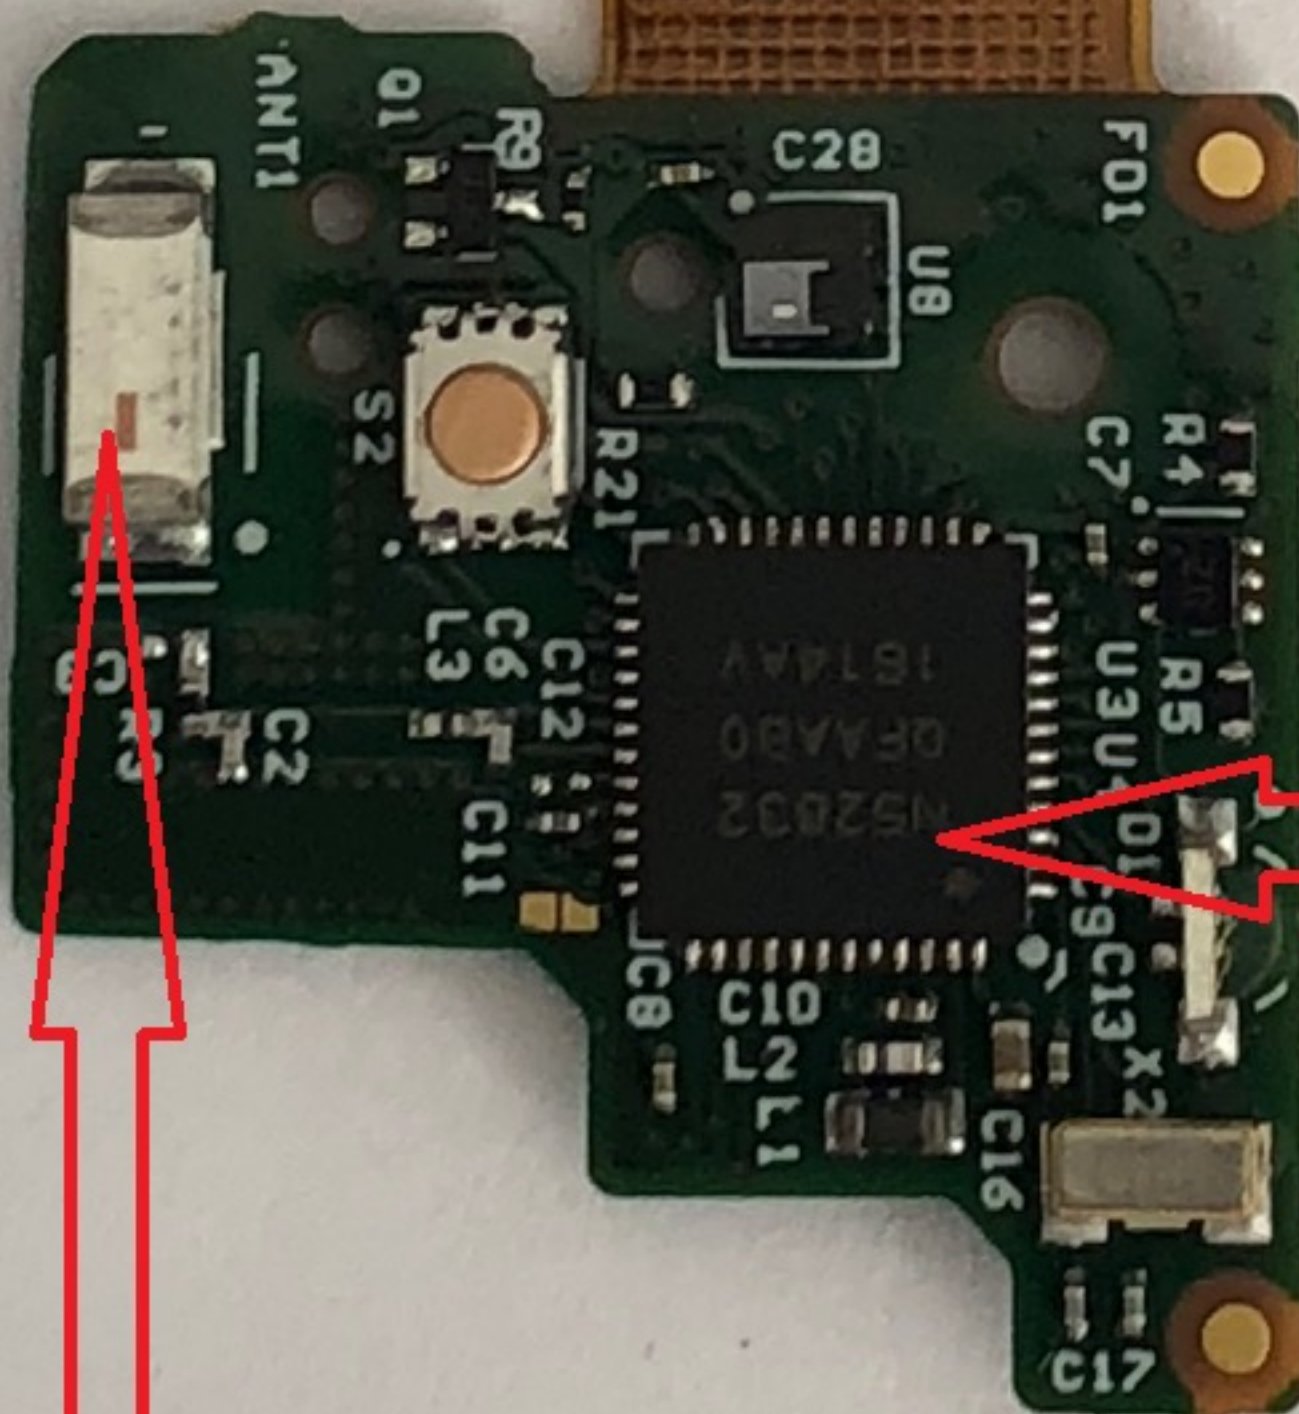

U5 - AIREA
Atmel AT86RF233

ANT 2 - AIREA
Johanson 2450AT42B100E

U4 - BLE / ANT+
Nordic NRF52832

ANT 1 - BLE / ANT+
Johanson 2450AT42B100E