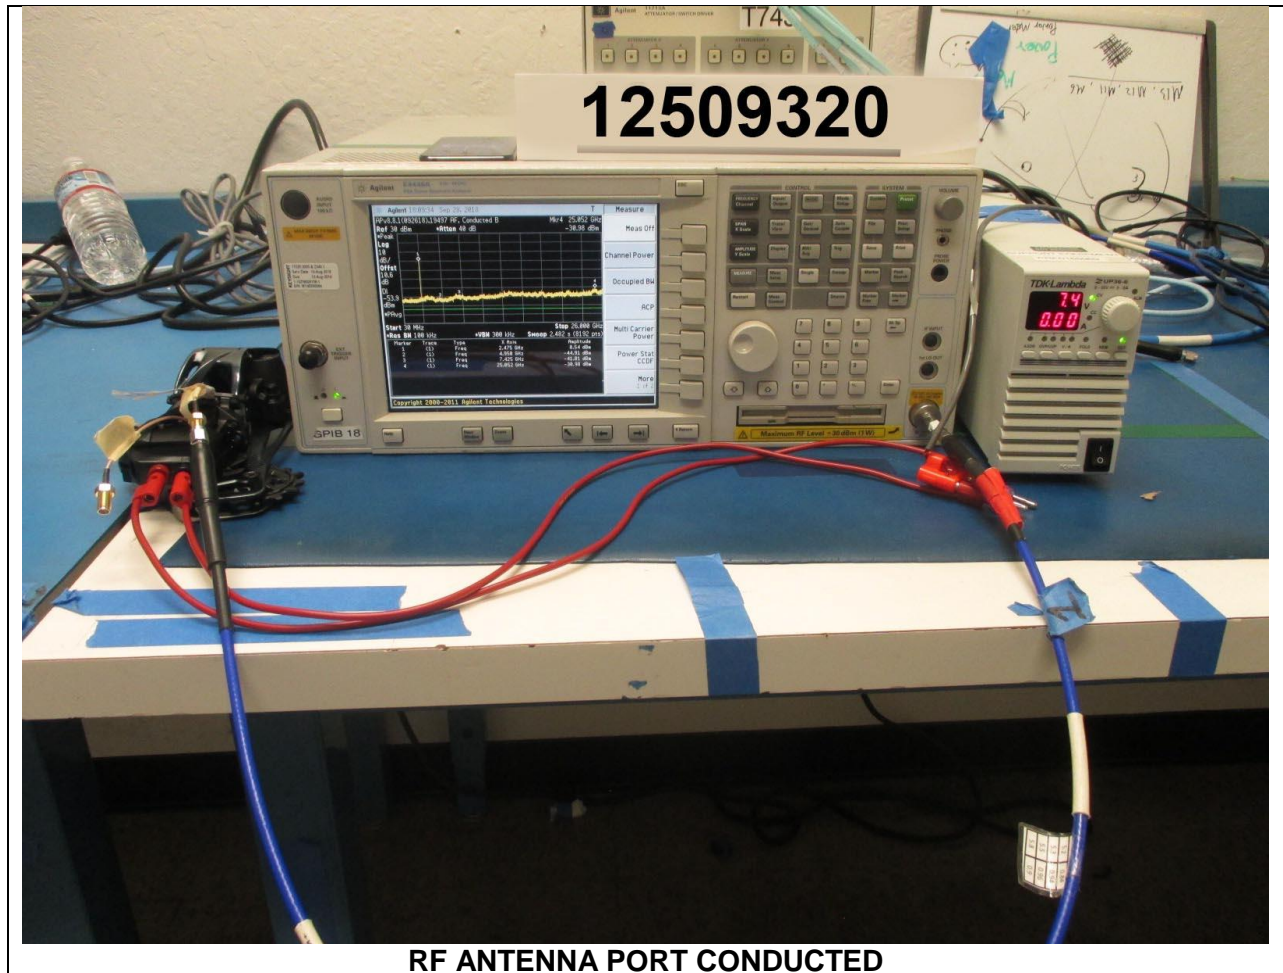

### ANTENNA PORT SETUP

**RADIATED RF MEASUREMENT SETUP**

**BELOW 30MHz (FRONT)**

**BELOW 30MHz (BACK)**

**BELOW 1GHz (FRONT)**

**BELOW 1GHz (BACK)**

**ABOVE 1GHz (FRONT)**

**ABOVE 1GHz (BACK)**