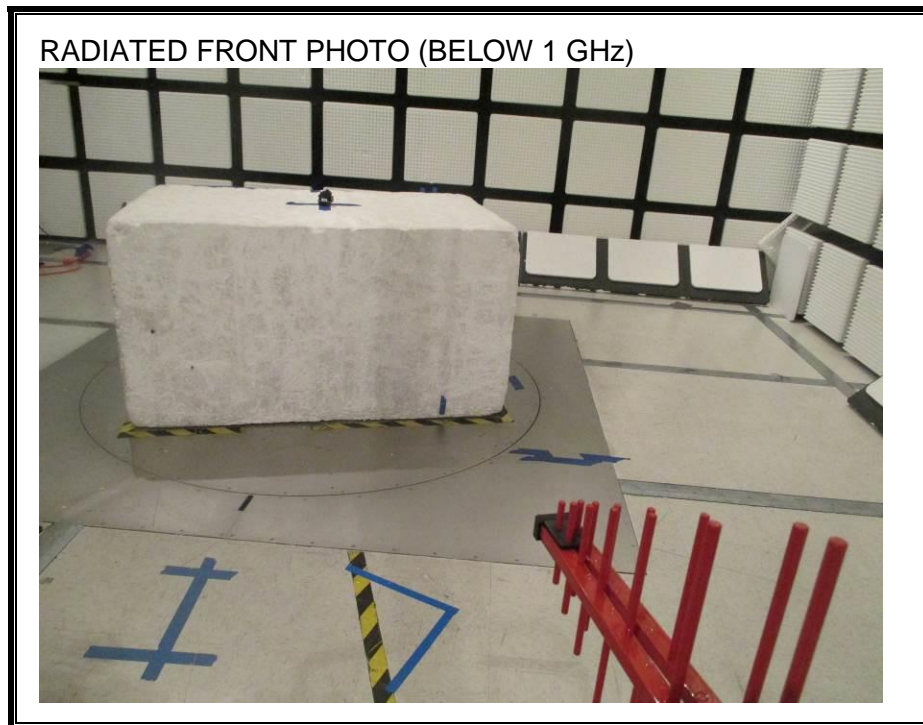

9. SETUP PHOTOS

ANTENNA PORT CONDUCTED RF MEASUREMENT SETUP

RADIATED RF MEASUREMENT SETUP (BELOW 1 GHz)

RADIATED RF MEASUREMENT SETUP (ABOVE 1 GHz)

RADIATED RF MEASUREMENT SETUP (BELOW 30MHz)

RADIATED RF MEASUREMENT SETUP FOR PORTABLE CONFIGURATION

X-AXIS FRONT PHOTO

Y-AXIS FRONT PHOTO

END OF REPORT