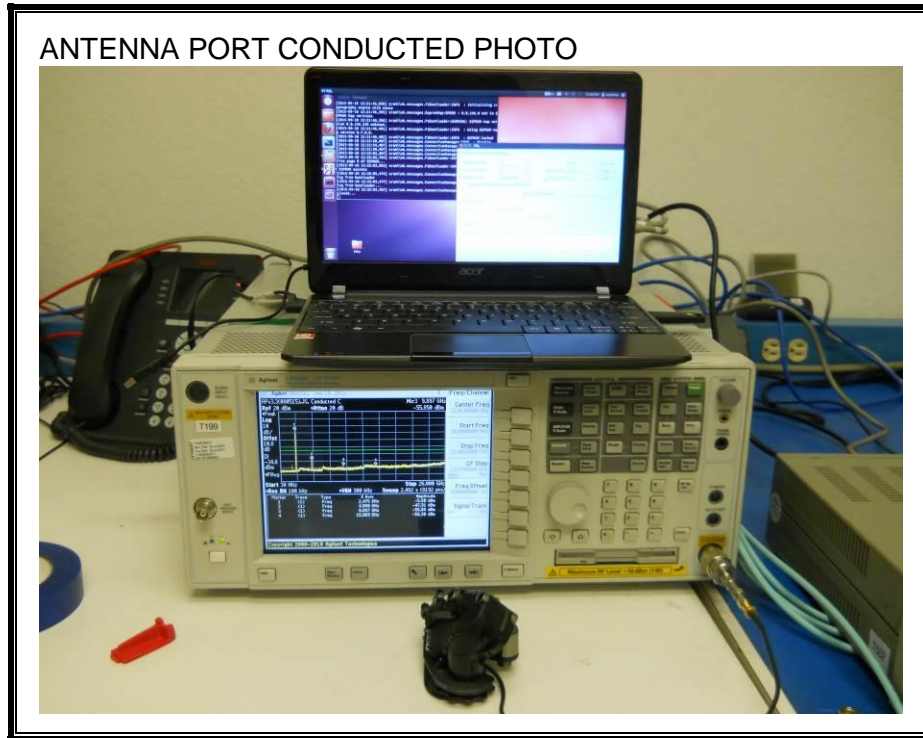

9. SETUP PHOTOS

ANTENNA PORT CONDUCTED RF MEASUREMENT SETUP

RADIATED RF MEASUREMENT SETUP (BELOW 1 GHz)

RADIATED RF MEASUREMENT SETUP (ABOVE 1 GHz)

RADIATED RF MEASUREMENT SETUP (BELOW 30MHz)

RADIATED RF MEASUREMENT SETUP FOR PORTABLE CONFIGURATION