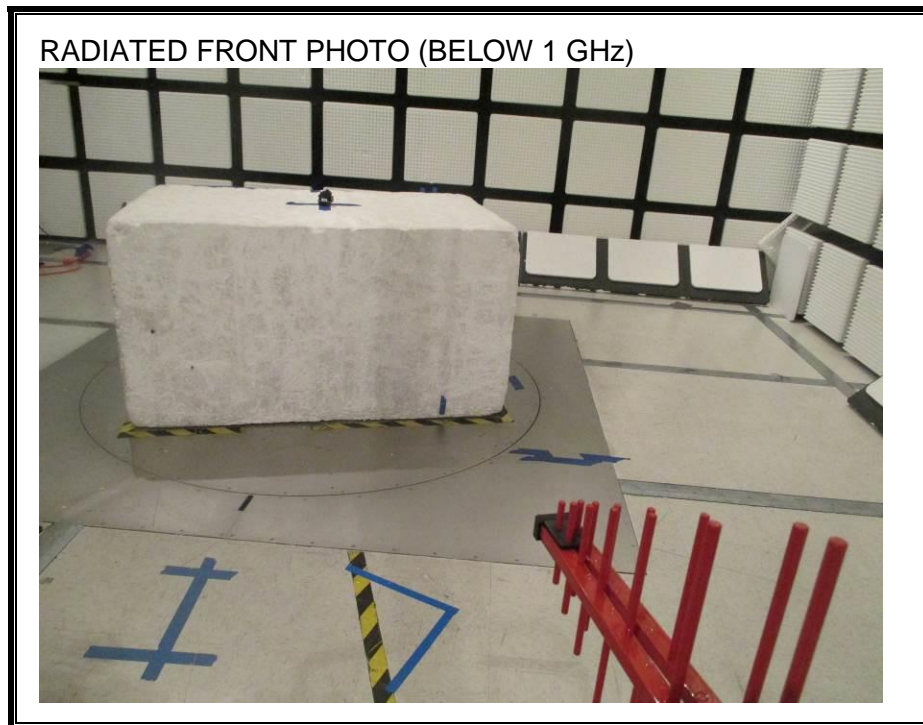

9.5. SETUP PHOTOS

ANTENNA PORT CONDUCTED RF MEASUREMENT SETUP

RADIATED RF MEASUREMENT SETUP (BELOW 1 GHz)

RADIATED RF MEASUREMENT SETUP (ABOVE 1 GHz)

RADIATED RF MEASUREMENT SETUP (BELOW 30MHz)

RADIATED RF MEASUREMENT SETUP FOR PORTABLE CONFIGURATION

X-AXIS FRONT PHOTO

Y-AXIS FRONT PHOTO

END OF REPORT