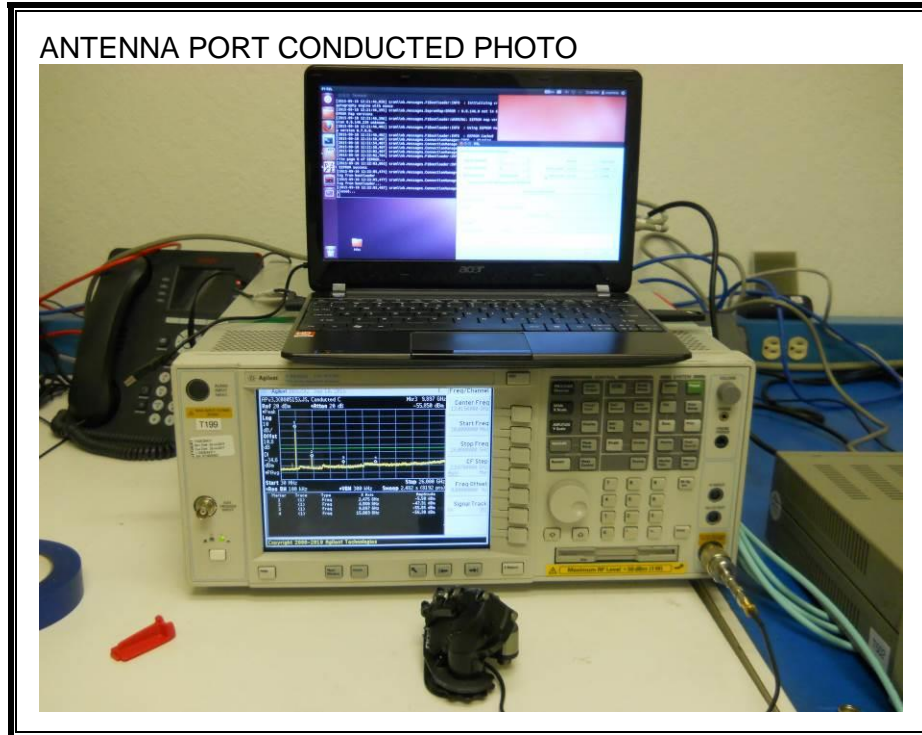

9.5. SETUP PHOTOS

ANTENNA PORT CONDUCTED RF MEASUREMENT SETUP

RADIATED RF MEASUREMENT SETUP (BELOW 1 GHz)

RADIATED RF MEASUREMENT SETUP (ABOVE 1 GHz)

RADIATED RF MEASUREMENT SETUP (BELOW 30MHz)

RADIATED RF MEASUREMENT SETUP FOR PORTABLE CONFIGURATION