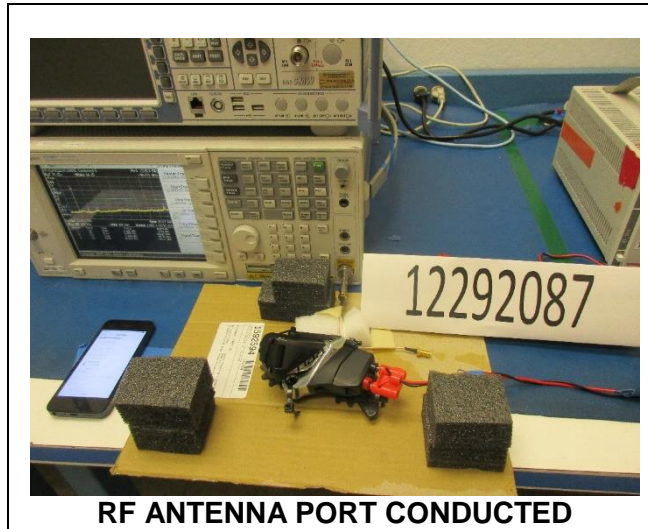

10. SETUP PHOTOS

ANTENNA PORT SETUP

RF ANTENNA PORT CONDUCTED

RADIATED RF MEASUREMENT SETUP

BELOW 30MHz (FRONT)

BELOW 30MHz (BACK)

BELOW 1GHz (FRONT)

BELOW 1GHz (BACK)