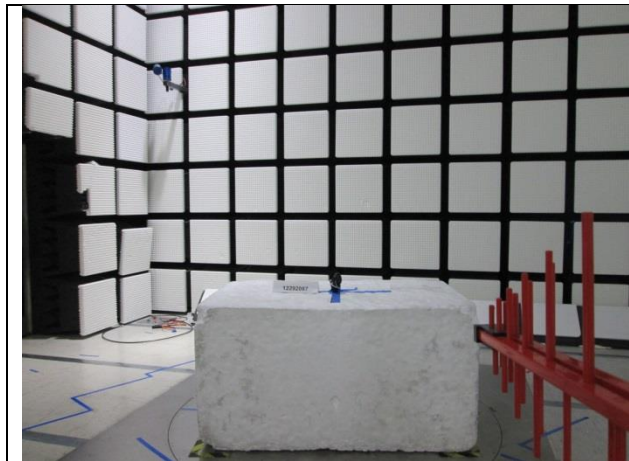

10. SETUP PHOTOS

ANTENNA PORT SETUP

RF ANTENNA PORT CONDUCTED

RADIATED RF MEASUREMENT SETUP

BELOW 30MHz (FRONT)

BELOW 30MHz (BACK)

BELOW 1GHz (FRONT)

BELOW 1GHz (BACK)