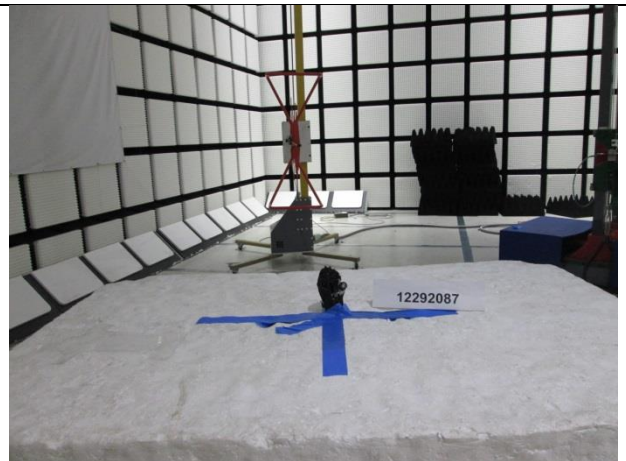

### ANTENNA PORT SETUP

**RADIATED RF MEASUREMENT SETUP**

**BELOW 30MHz (FRONT)**

**BELOW 30MHz (BACK)**

**BELOW 1GHz (FRONT)**

**BELOW 1GHz (BACK)**

**ABOVE 1GHz (FRONT)**

**ABOVE 1GHz (BACK)**