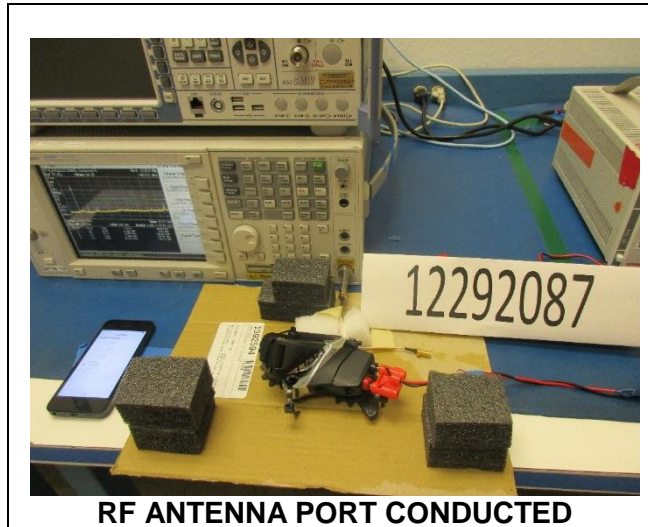

### ANTENNA PORT SETUP

**RADIATED RF MEASUREMENT SETUP**

**BELOW 30MHz (FRONT)**

**BELOW 30MHz (BACK)**

**BELOW 1GHz (FRONT)**

**BELOW 1GHz (BACK)**

**ABOVE 1GHz (FRONT)**

**ABOVE 1GHz (BACK)**