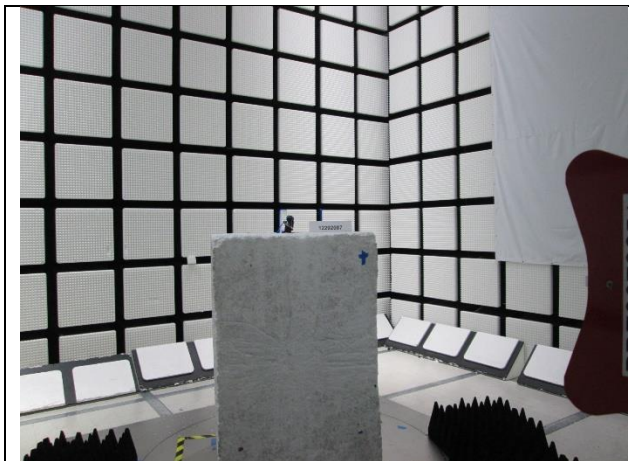

### ANTENNA PORT SETUP

**RADIATED RF MEASUREMENT SETUP**

**BELOW 30MHz (FRONT)**

**BELOW 30MHz (BACK)**

**BELOW 1GHz (FRONT)**

**BELOW 1GHz (BACK)**

**ABOVE 1GHz (FRONT)**

**ABOVE 1GHz (BACK)**