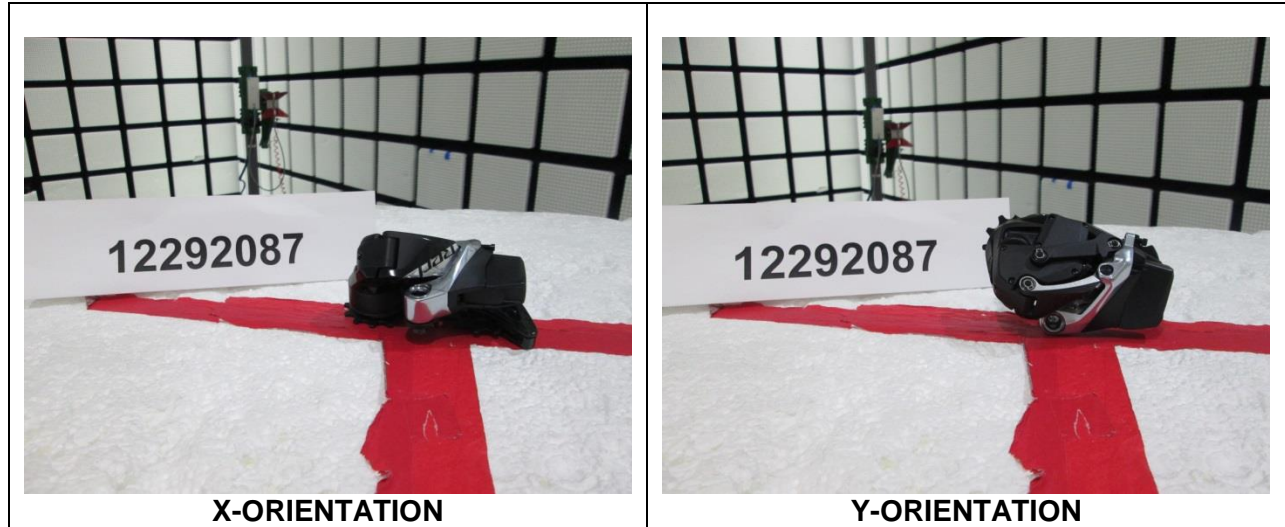

### ANTENNA PORT SETUP

**RF ANTENNA PORT CONDUCTED**

### RADIATED RF MEASUREMENT SETUP

**BELOW 30MHz (FRONT)**

**BELOW 30MHz (BACK)**

**BELOW 1GHz (FRONT)**

**BELOW 1GHz (BACK)**

**ABOVE 1GHz (FRONT)**

**ABOVE 1GHz (BACK)**

**ORIENTATIONS**