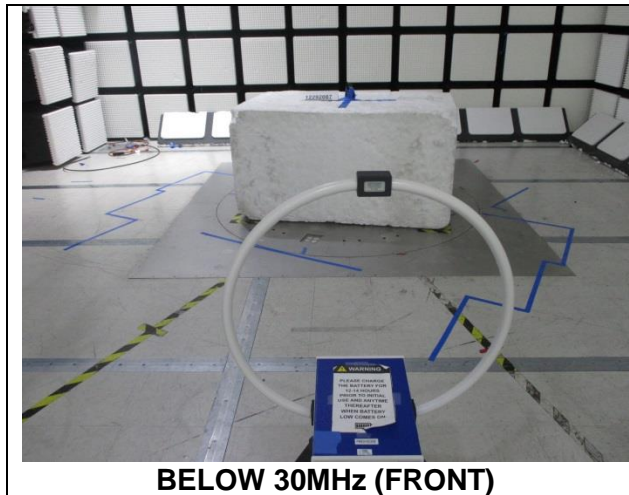

### ANTENNA PORT SETUP

**RF ANTENNA PORT CONDUCTED**

### RADIATED RF MEASUREMENT SETUP

**BELOW 30MHz (FRONT)**

**BELOW 30MHz (BACK)**

**BELOW 1GHz (FRONT)**

**BELOW 1GHz (BACK)**

**ABOVE 1GHz (FRONT)**

**ABOVE 1GHz (BACK)**

**ORIENTATIONS**