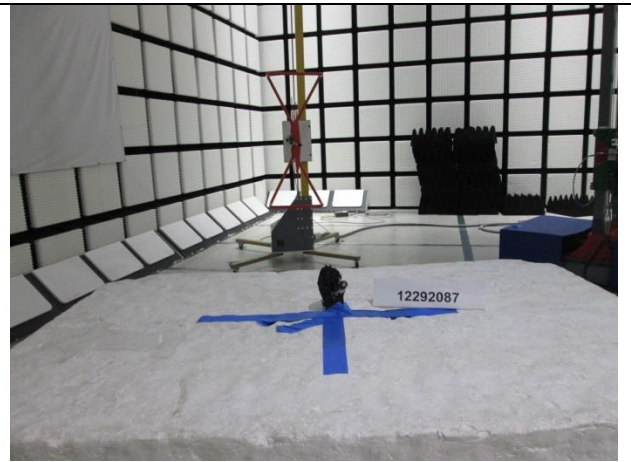

### ANTENNA PORT SETUP

**RF ANTENNA PORT CONDUCTED**

### RADIATED RF MEASUREMENT SETUP

**BELOW 30MHz (FRONT)**

**BELOW 30MHz (BACK)**

**BELOW 1GHz (FRONT)**

**BELOW 1GHz (BACK)**

**ABOVE 1GHz (FRONT)**

**ABOVE 1GHz (BACK)**

**ORIENTATIONS**