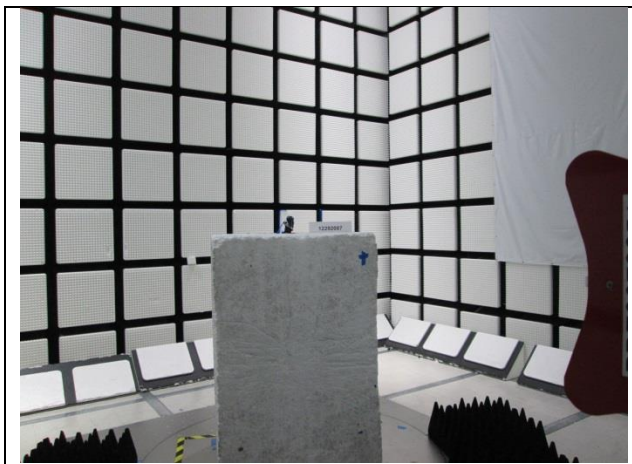

### ANTENNA PORT SETUP

**RF ANTENNA PORT CONDUCTED**

### RADIATED RF MEASUREMENT SETUP

**BELOW 30MHz (FRONT)**

**BELOW 30MHz (BACK)**

**BELOW 1GHz (FRONT)**

**BELOW 1GHz (BACK)**

**ABOVE 1GHz (FRONT)**

**ABOVE 1GHz (BACK)**

**ORIENTATIONS**