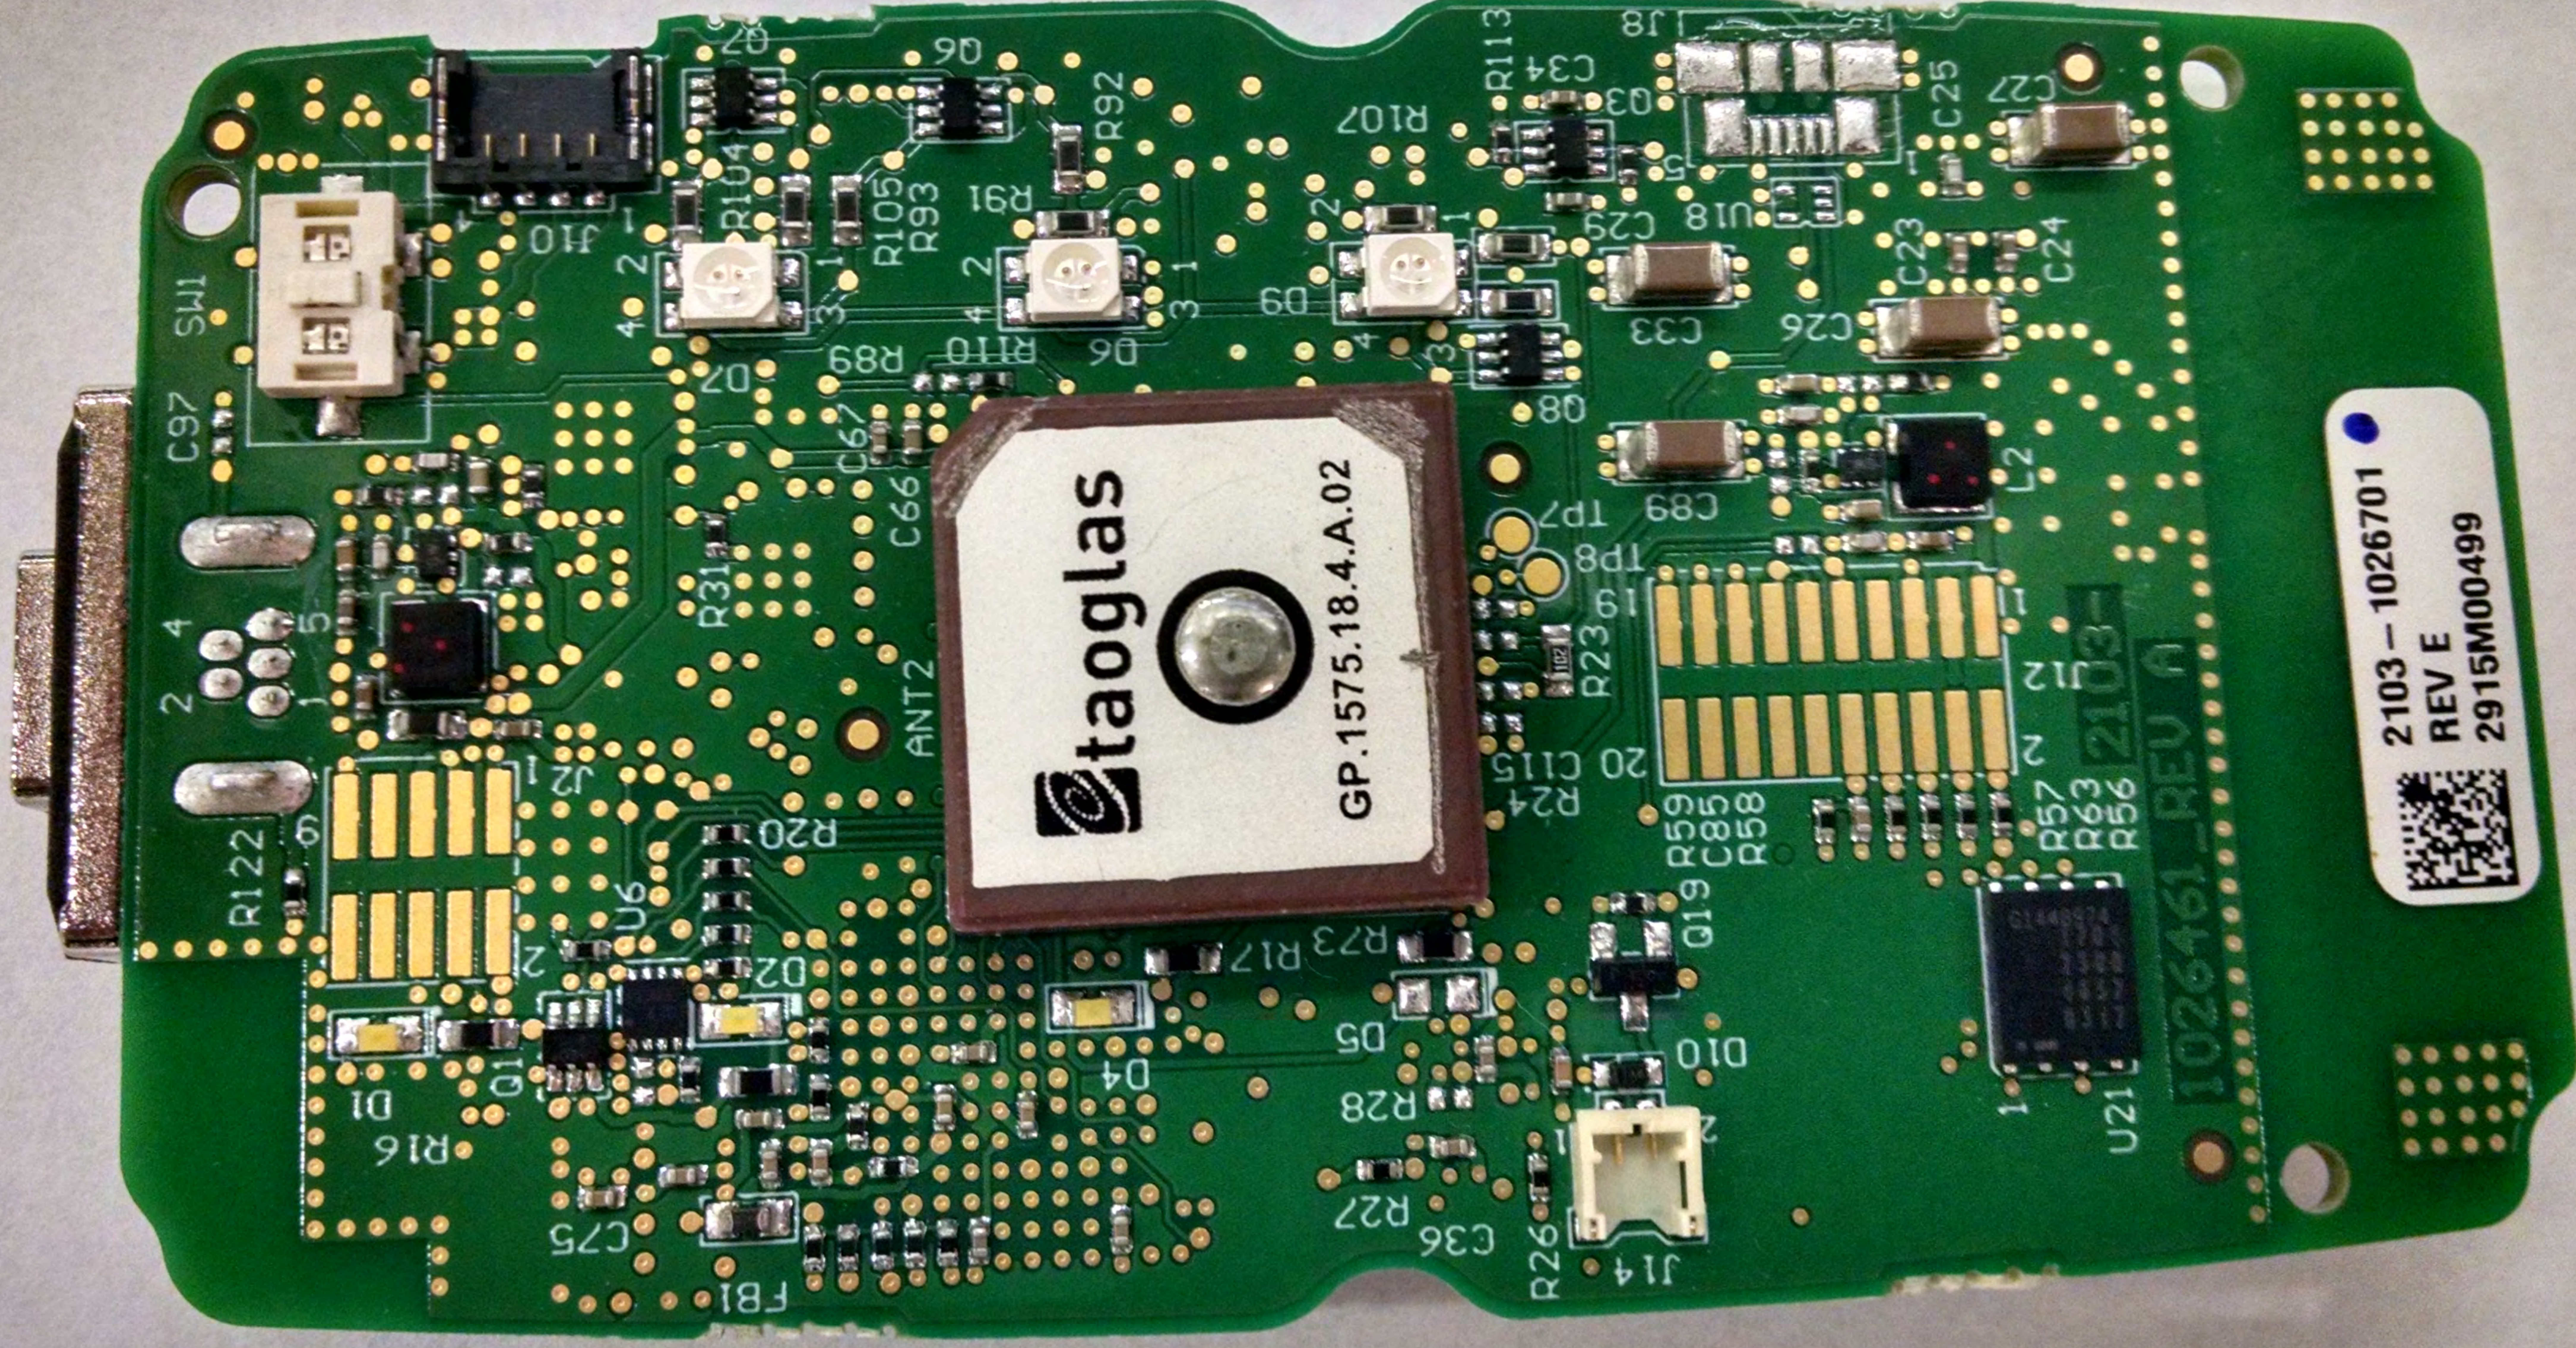

taoglas
GP.1575.18.4.A.02

2103 - 1026701
REV E
2915M00499

1026461_REV A