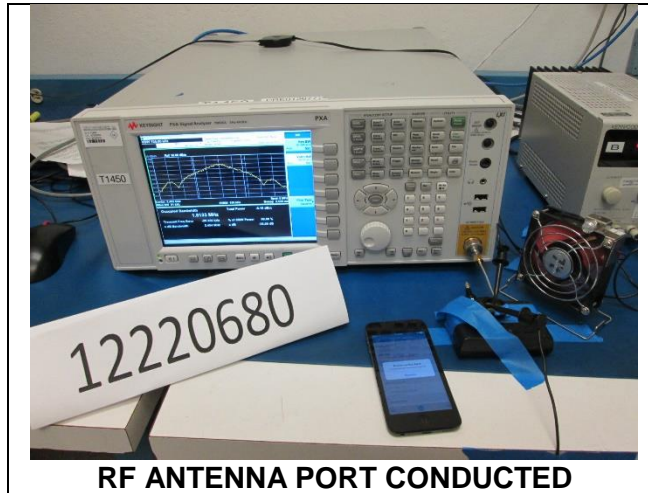

10. SETUP PHOTOS

ANTENNA PORT SETUP

CLOSE-UP PHOTOS

RADIATED RF MEASUREMENT SETUP

BELOW 30MHz (FRONT)

BELOW 30MHz (BACK)

BELOW 1GHz (FRONT)

BELOW 1GHz (BACK)