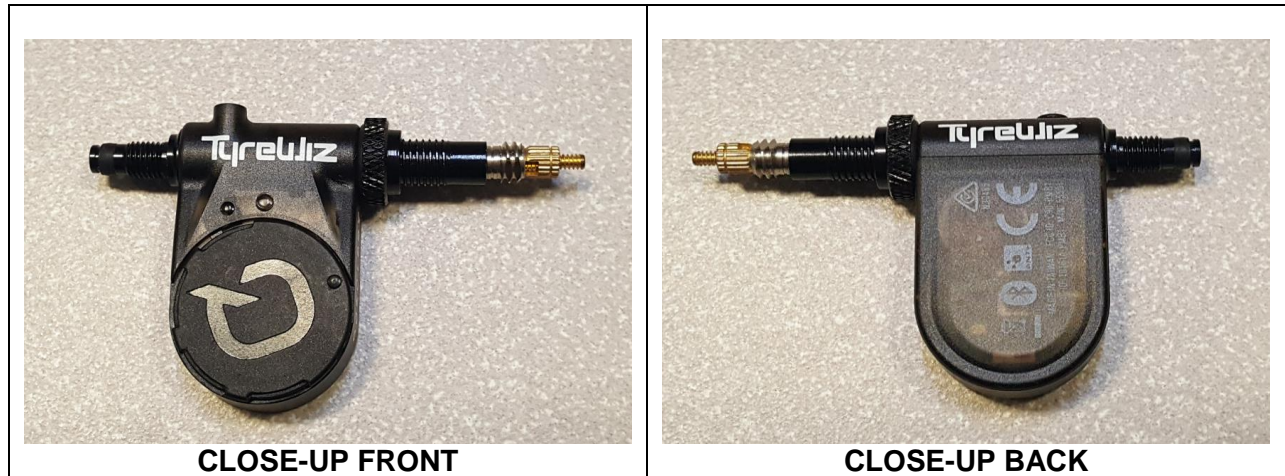

10. SETUP PHOTOS

ANTENNA PORT SETUP

CLOSE-UP PHOTOS

RADIATED RF MEASUREMENT SETUP

BELOW 30MHz (FRONT)

BELOW 30MHz (BACK)

BELOW 1GHz (FRONT)

BELOW 1GHz (BACK)