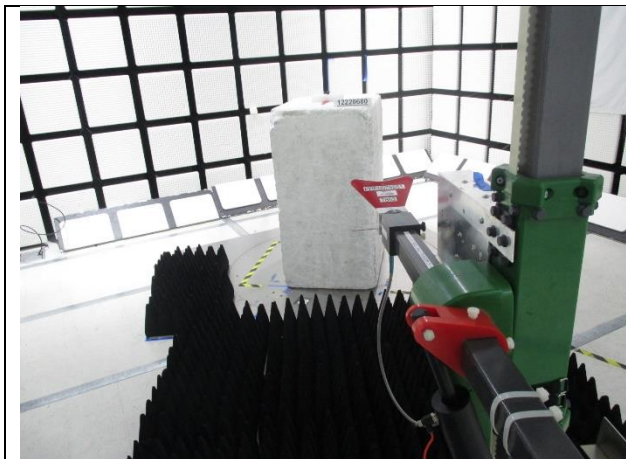

10. SETUP PHOTOS

ANTENNA PORT SETUP

CLOSE-UP PHOTOS

RADIATED RF MEASUREMENT SETUP

BELOW 30MHz (FRONT)

BELOW 30MHz (BACK)

BELOW 1GHz (FRONT)

BELOW 1GHz (BACK)