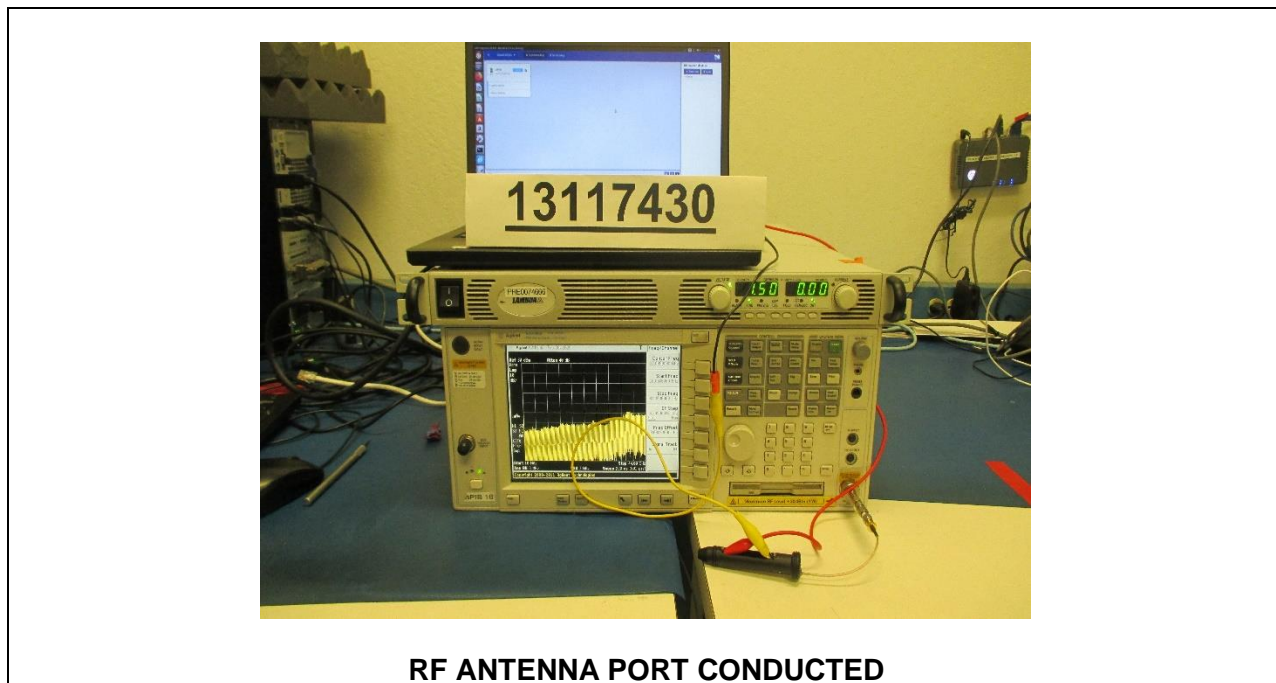

10. SETUP PHOTOS

ANTENNA PORT CONDUCTED SETUP

RADIATED RF MEASUREMENT SETUP

BELOW 30MHz (FRONT)

BELOW 30MHz (BACK)

BELOW 1GHz (FRONT)

BELOW 1GHz (BACK)

ABOVE 1GHz (FRONT)