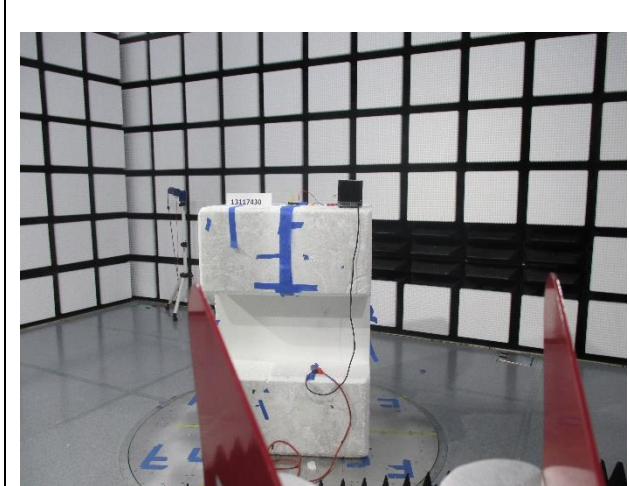

10. SETUP PHOTOS

ANTENNA PORT CONDUCTED SETUP

RADIATED RF MEASUREMENT SETUP

BELOW 30MHz (FRONT)

BELOW 30MHz (BACK)

BELOW 1GHz (FRONT)

BELOW 1GHz (BACK)

ABOVE 1GHz (FRONT)