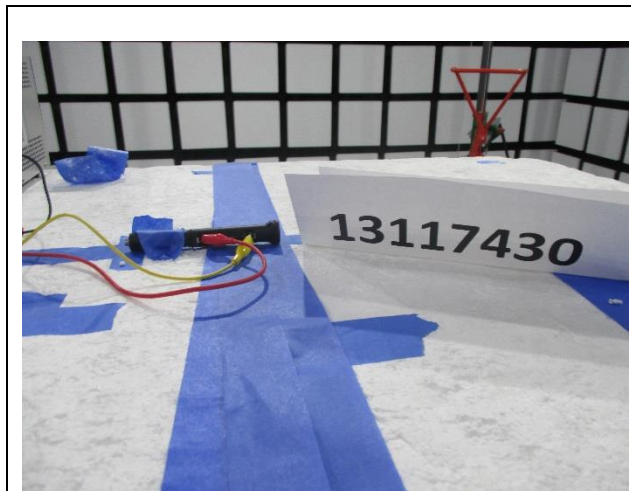

10. SETUP PHOTOS

ANTENNA PORT CONDUCTED SETUP

RADIATED RF MEASUREMENT SETUP

BELOW 30MHz (FRONT)

BELOW 30MHz (BACK)

BELOW 1GHz (FRONT)

BELOW 1GHz (BACK)

ABOVE 1GHz (FRONT)

ABOVE 1GHz (BACK)

ORIENTATIONS

X-ORIENTATION

Y-ORIENTATION

Z-ORIENTATION

END OF TEST REPORT