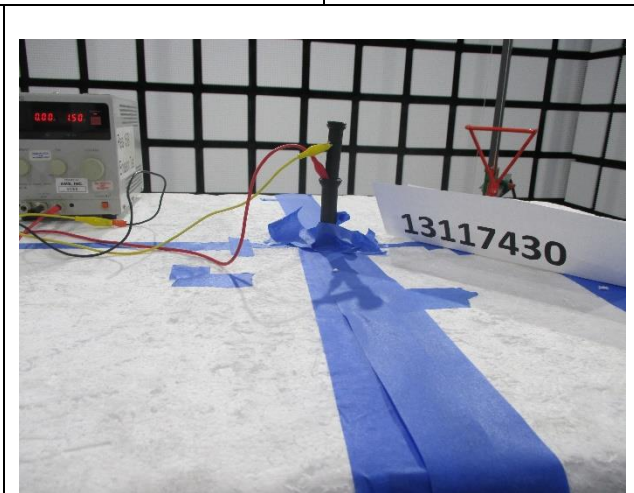

10. SETUP PHOTOS

ANTENNA PORT CONDUCTED SETUP

RADIATED RF MEASUREMENT SETUP

BELOW 30MHz (FRONT)

BELOW 30MHz (BACK)

BELOW 1GHz (FRONT)

BELOW 1GHz (BACK)

ABOVE 1GHz (FRONT)

ABOVE 1GHz (BACK)

ORIENTATIONS

X-ORIENTATION

Y-ORIENTATION

Z-ORIENTATION

END OF TEST REPORT