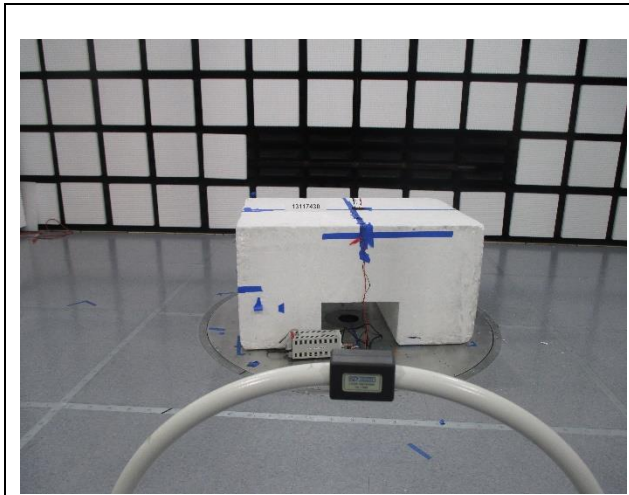

10. SETUP PHOTOS

ANTENNA PORT CONDUCTED SETUP

RADIATED RF MEASUREMENT SETUP

BELOW 30MHz (FRONT)

BELOW 30MHz (BACK)

BELOW 1GHz (FRONT)

BELOW 1GHz (BACK)

ABOVE 1GHz (FRONT)