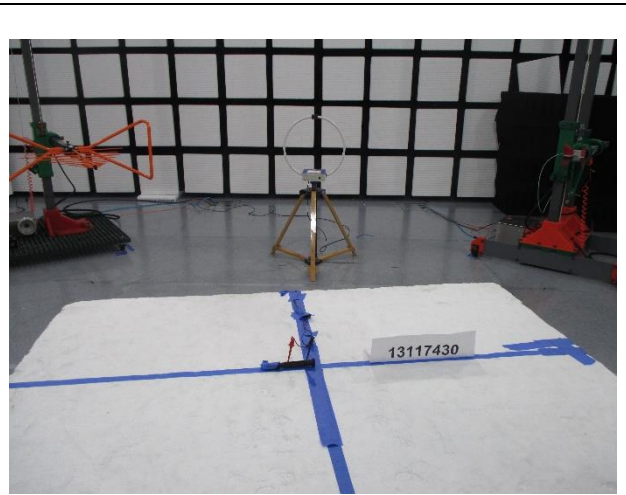

10. SETUP PHOTOS

ANTENNA PORT CONDUCTED SETUP

RADIATED RF MEASUREMENT SETUP

BELOW 30MHz (FRONT)

BELOW 30MHz (BACK)

BELOW 1GHz (FRONT)

BELOW 1GHz (BACK)

ABOVE 1GHz (FRONT)