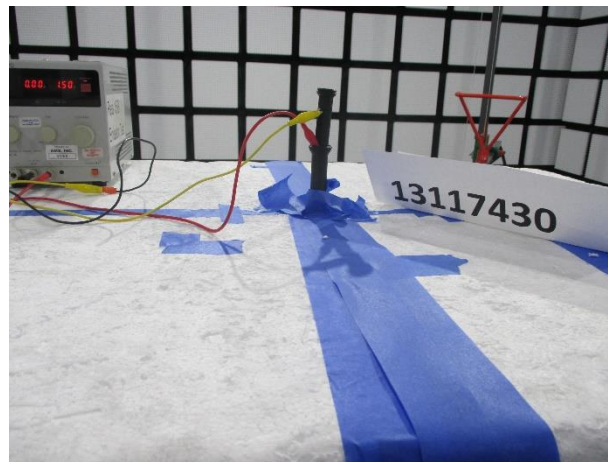

10. SETUP PHOTOS

ANTENNA PORT CONDUCTED SETUP

RADIATED RF MEASUREMENT SETUP

BELOW 30MHz (FRONT)

BELOW 30MHz (BACK)

BELOW 1GHz (FRONT)

BELOW 1GHz (BACK)

ABOVE 1GHz (FRONT)

ABOVE 1GHz (BACK)

ORIENTATIONS

X-ORIENTATION

Y-ORIENTATION

Z-ORIENTATION

END OF TEST REPORT