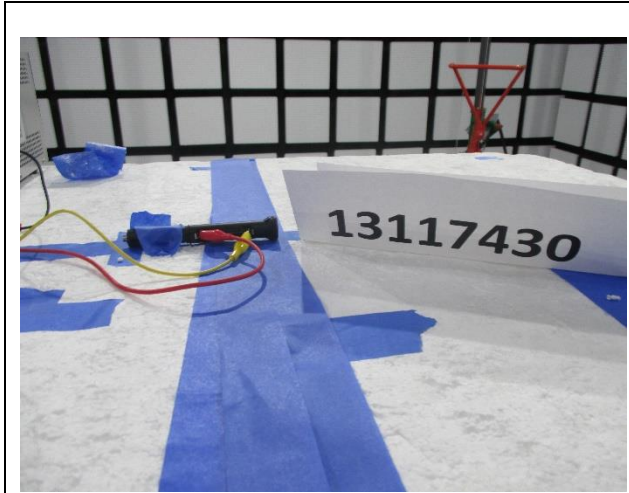

ORIENTATIONS

X-ORIENTATION