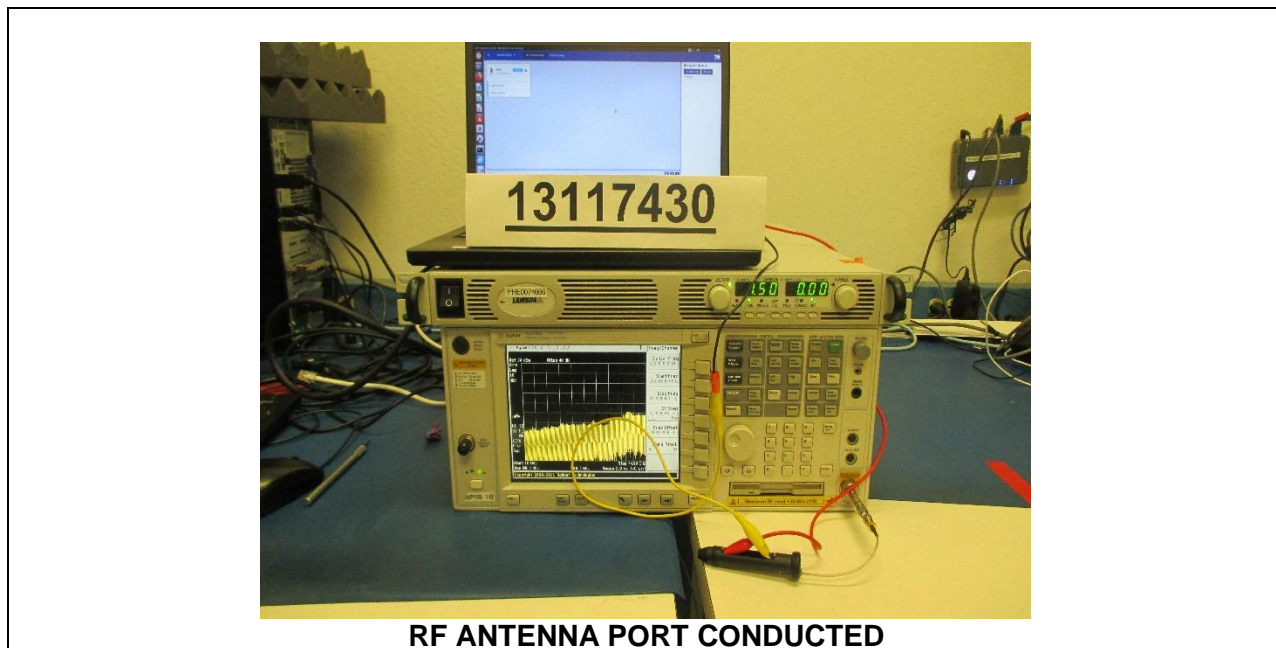

10. SETUP PHOTOS

ANTENNA PORT CONDUCTED SETUP

RADIATED RF MEASUREMENT SETUP

BELOW 30MHz (FRONT)

BELOW 30MHz (BACK)

BELOW 1GHz (FRONT)

BELOW 1GHz (BACK)

ABOVE 1GHz (FRONT)