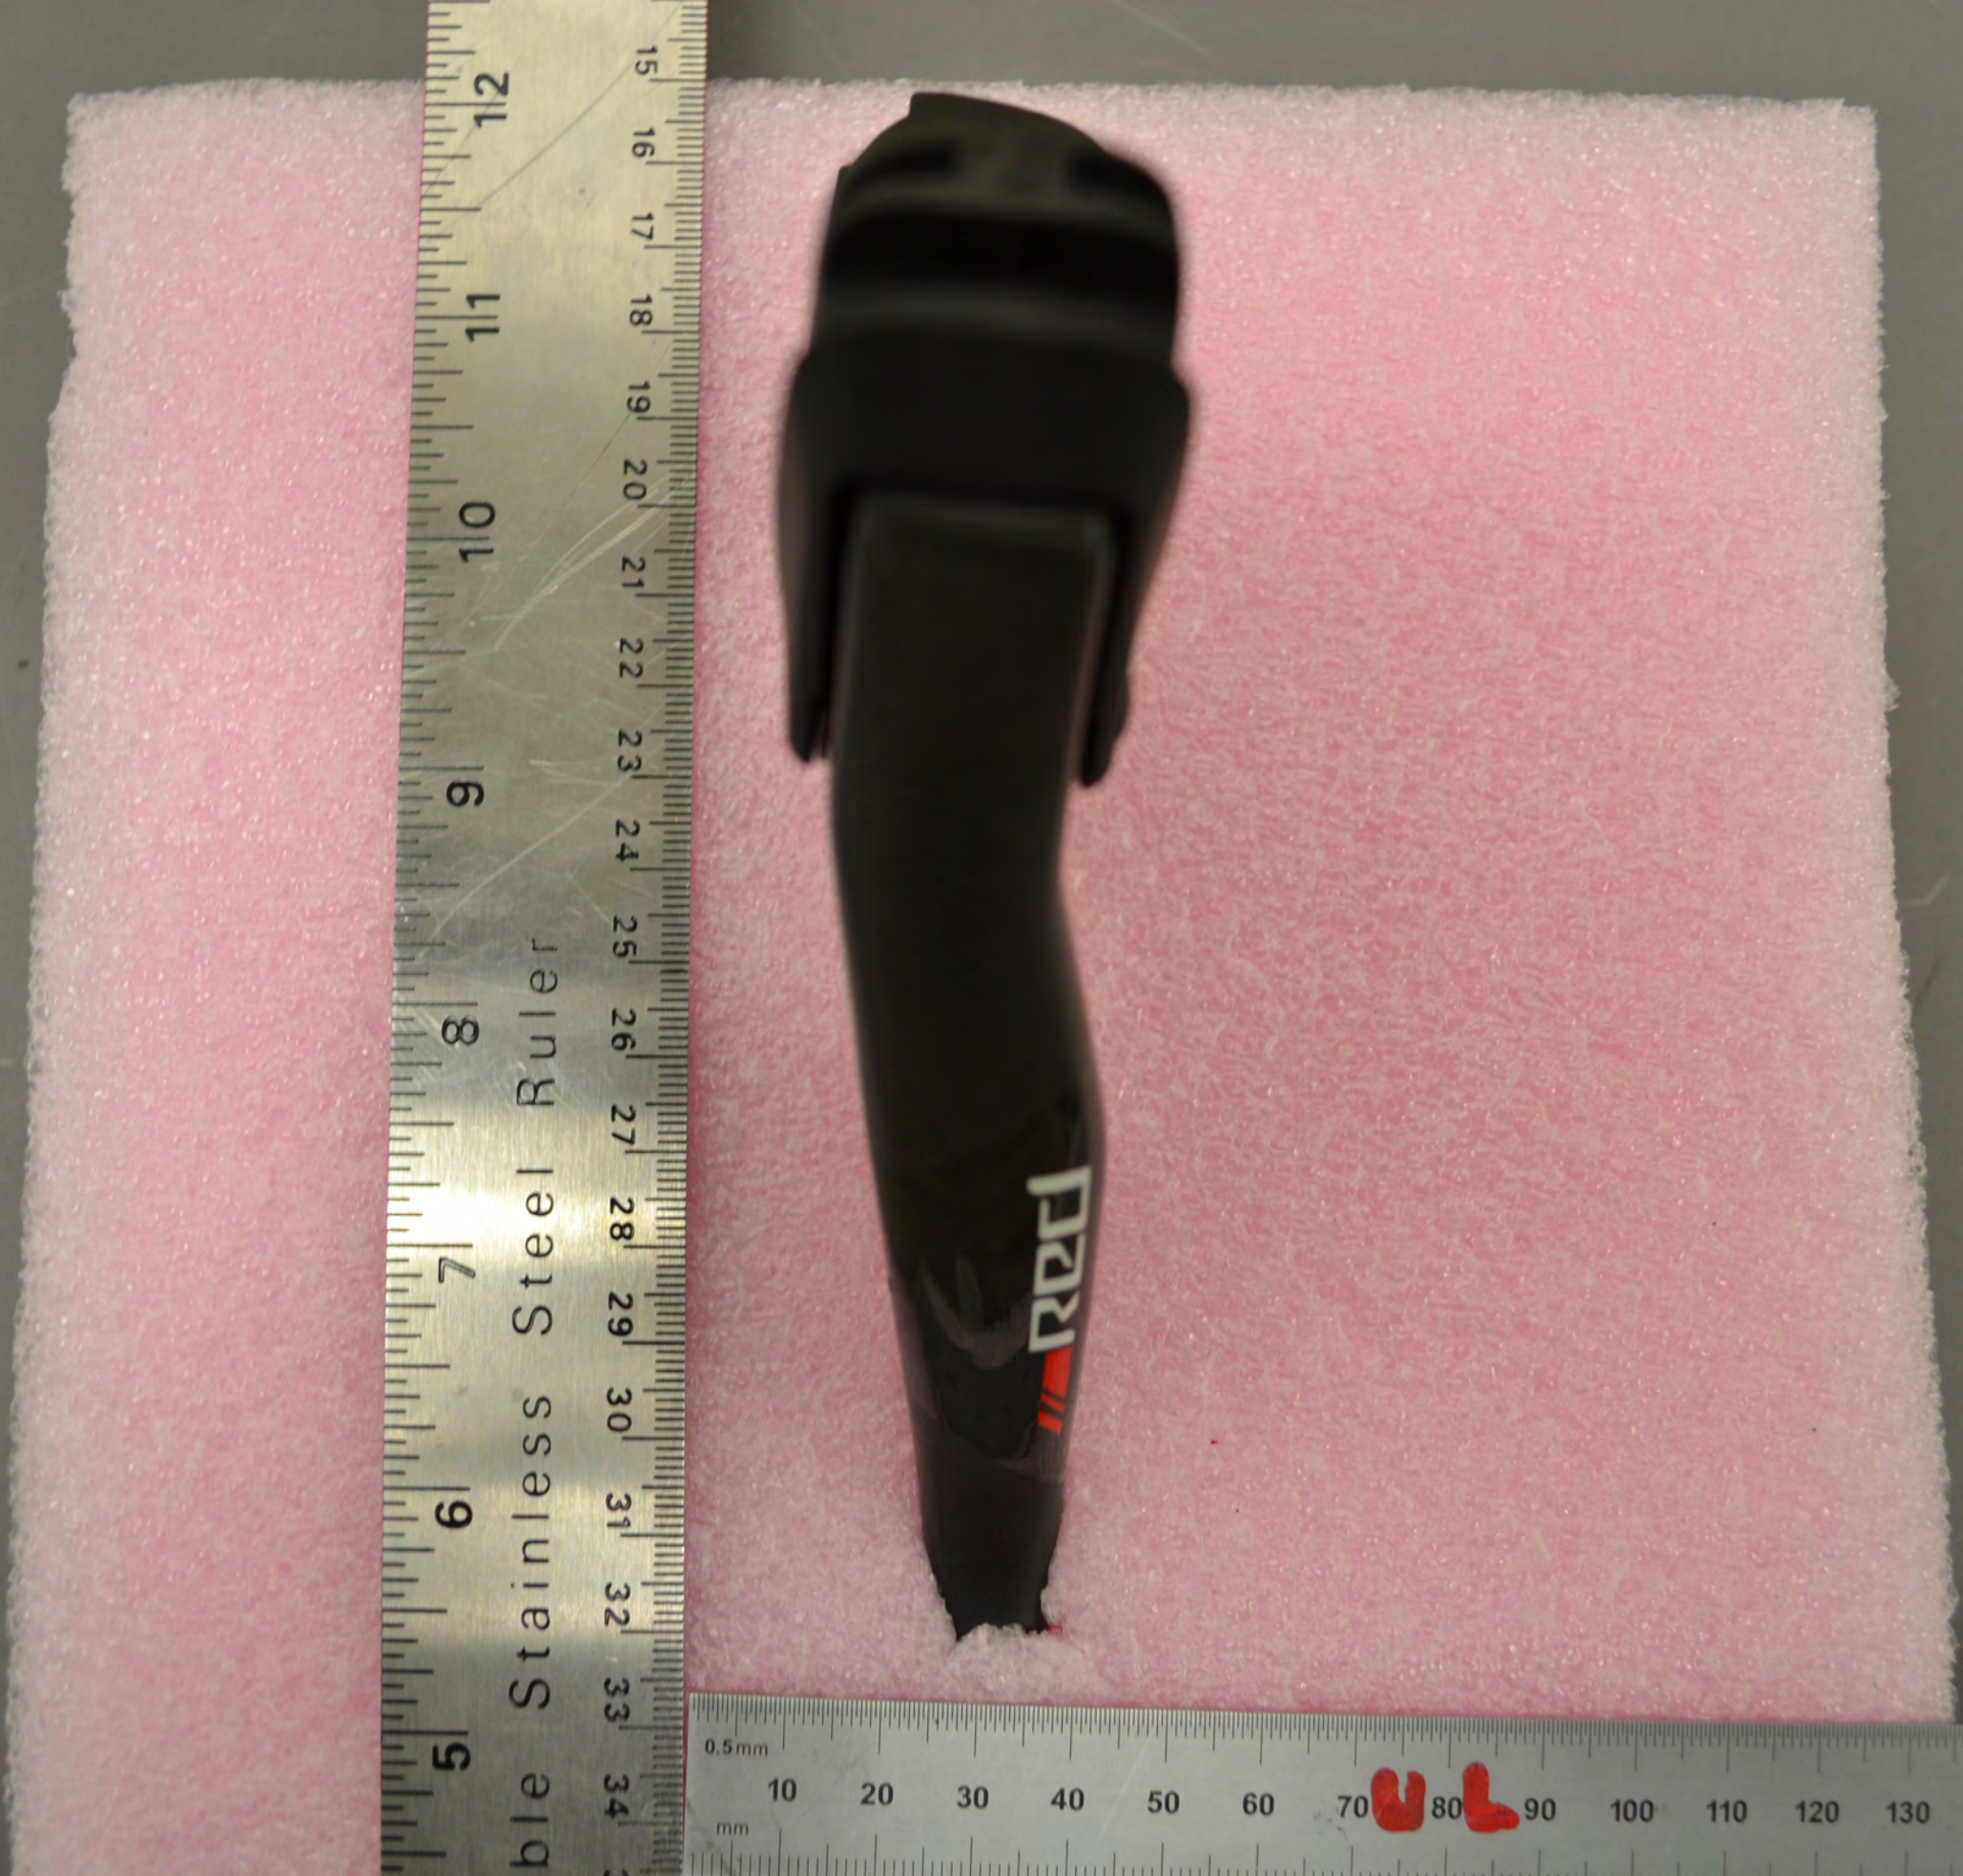

16 17 18 19 20 21 22 23 24 25 26 27 28 29 30 31 32 33 34 35

Stainless Steel Ruler

0.5mm mm 10 20 30 40 50 60 70 80 90 100 110 120 130 140 150

REACH

ICC ID C01480
IC: 101414320
MADE IN TAIWAN
M/N: 0001

CE

SRAM

SRAM logo symbol

16 17 18 19 20 21 22 23 24 25 26 27 28 29 30 31 32 33 34 35

Stainless Steel Ruler

REACH

FCC ID: C74582
IC: 10161AUMED
MADE IN TAIWAN
MAX LOAD

CE

SRAM

REACH

0.5mm 10 20 30 40 50 60 70 80 90 100 110 120 130 140 150 mm

flexible Stainless Steel Ruler

0.5mm
mm
10 20 30 40 50 60 70 80 90 100 110 120 130 140 150

flexible Stainless Steel Ruler

0.5mm
10 20 30 40 50 60 70 80 90 100 110 120 130 140 150
mm

Stainless Steel Ruler

PRC

0.5mm
10 20 30 40 50 60 70 80 90 100 110 120 130 140 150
mm

14 15 16 17 18 19 20 21 22 23 24 25 26 27 28 29 30 31 32 33 34

12 11 10 9 8 7 6 5

Stainless Steel Ruler

0.5mm

10 20 30 40 50 60 70 80 90 100 110 120 130 140 150