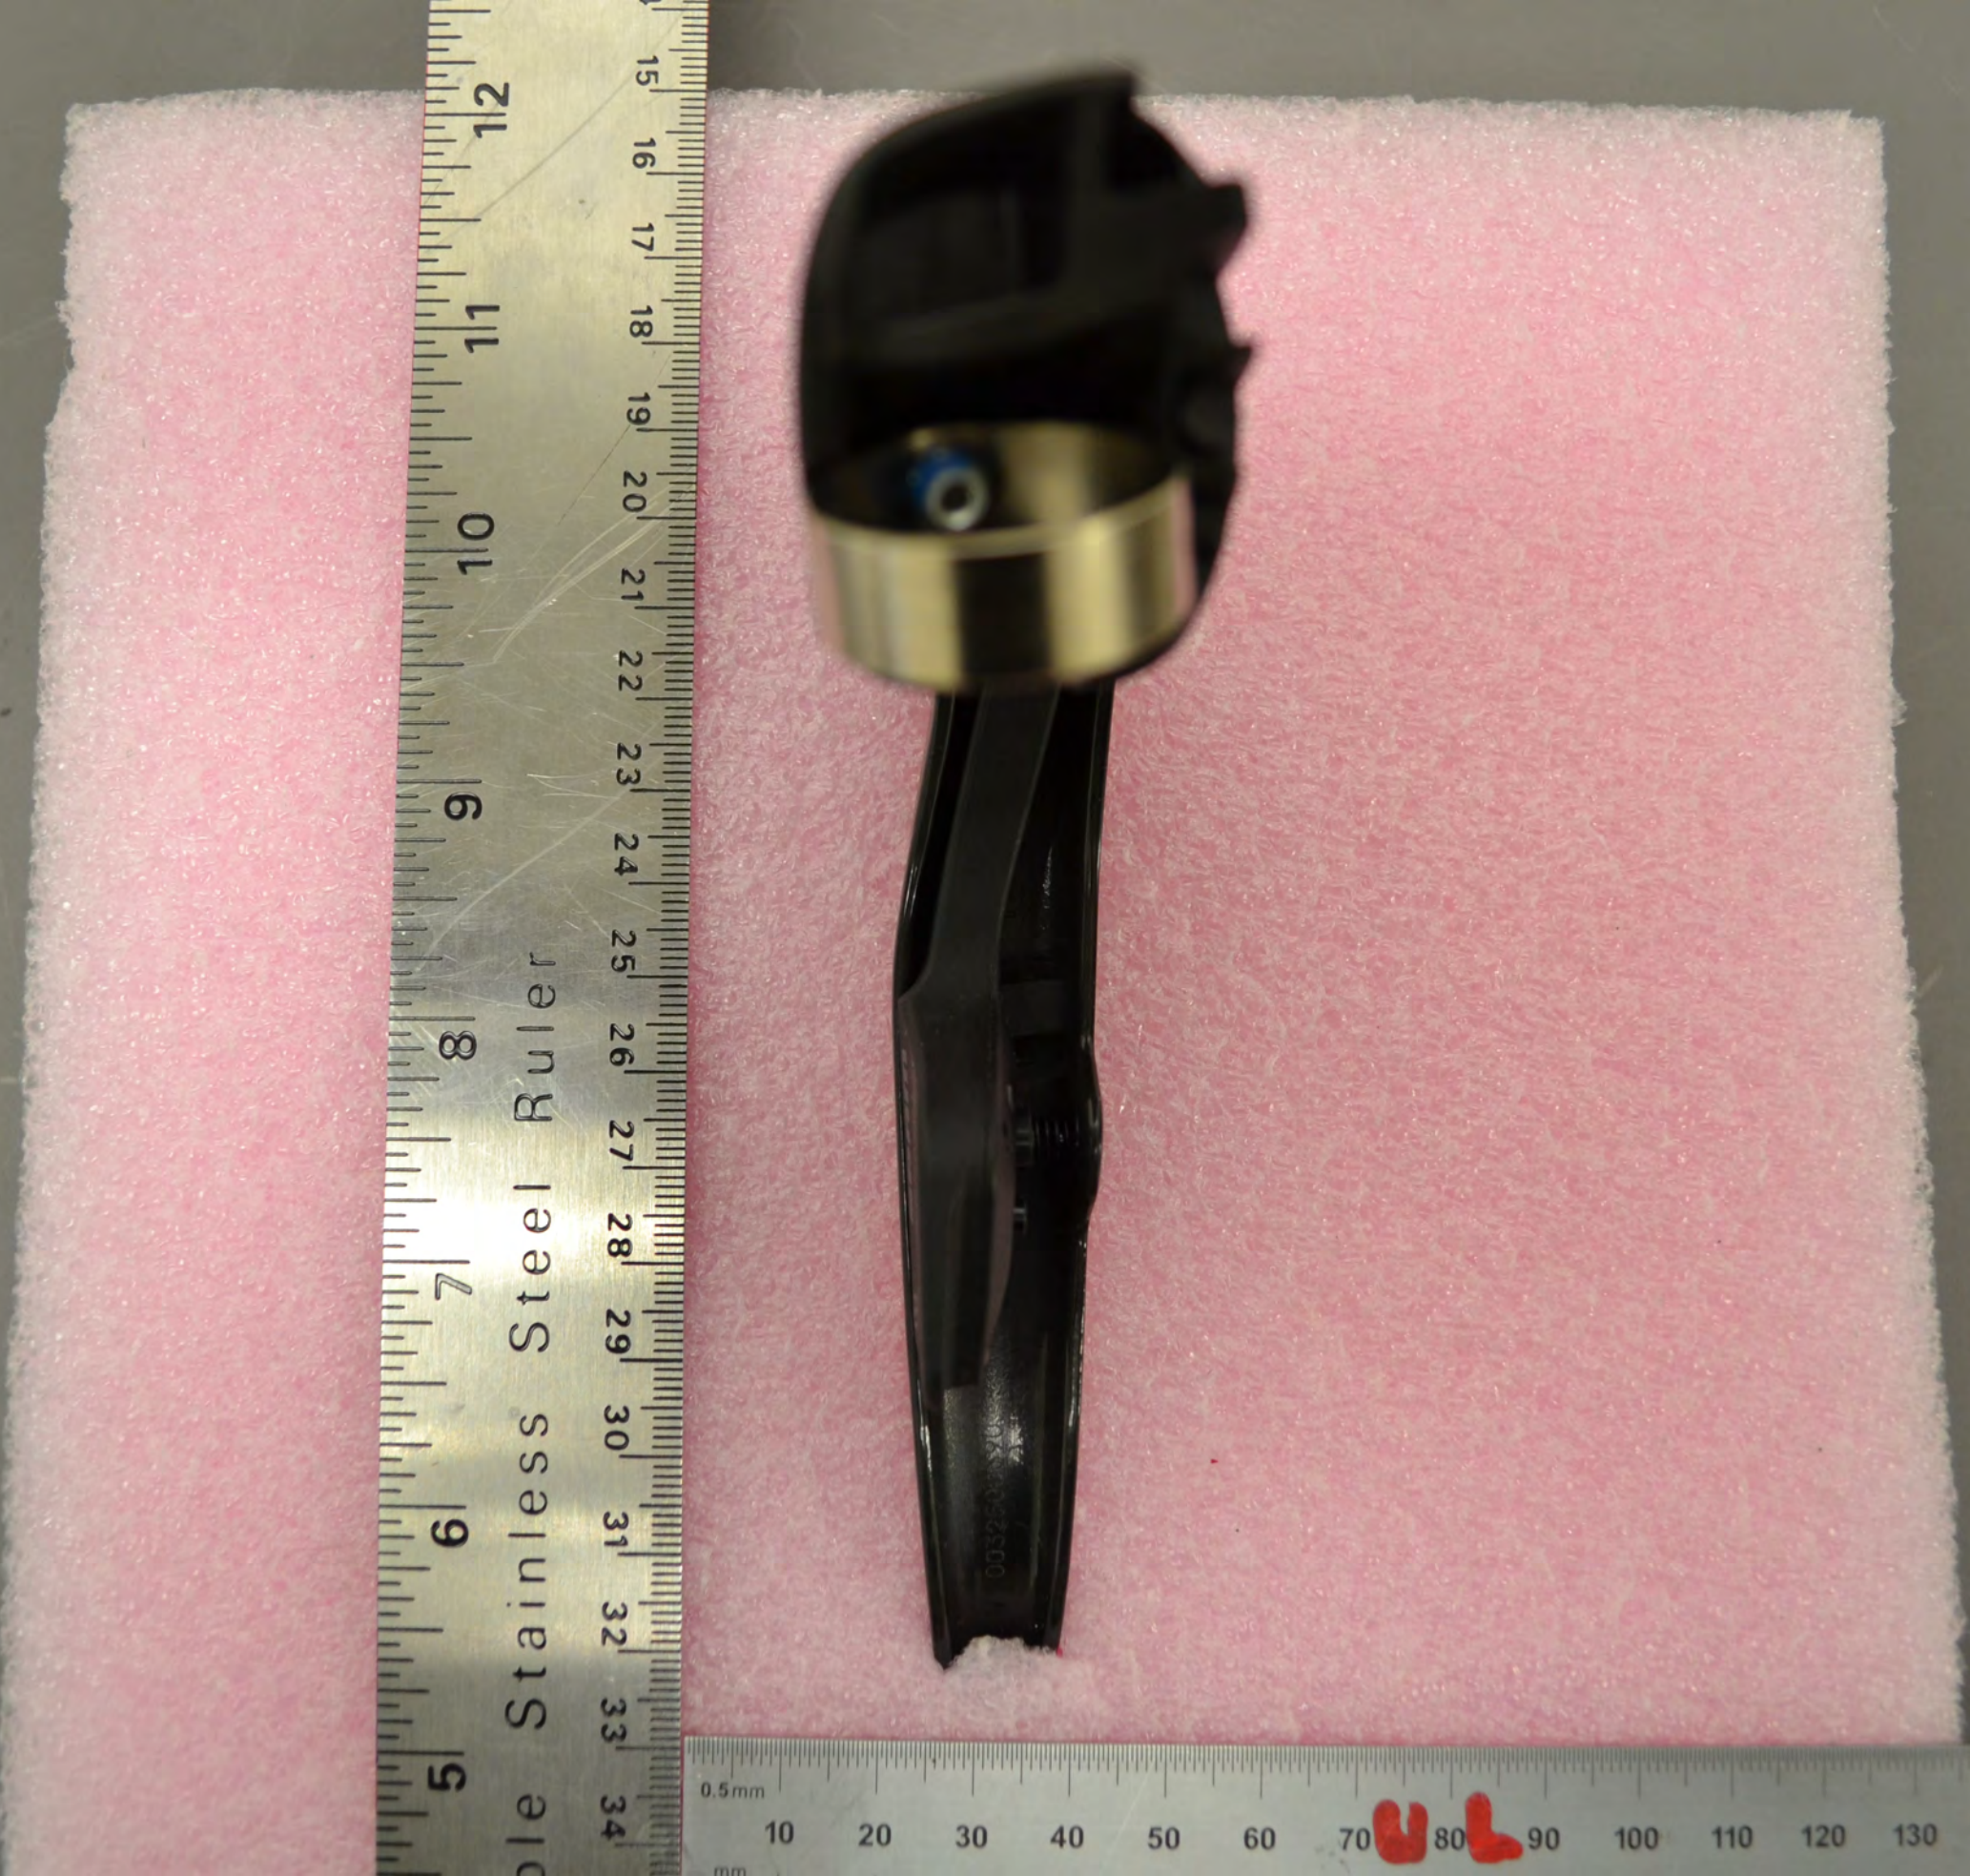

16 17 18 19 20 21 22 23 24 25 26 27 28 29 30 31 32 33 34 35

Stainless Steel Ruler

0.5mm mm 10 20 30 40 50 60 70 80 90 100 110 120 130 140 150

REACH

ICC ID C01480
IC: 101414320
MADE IN TAIWAN
M/N: 0001

CE

SRAM

0.5mm 10 20 30 40 50 60 70 80 90 100 110 120 130 140 150 mm

flexible Stainless Steel Ruler

0.5mm
mm
10 20 30 40 50 60 70 80 90 100 110 120 130 140 150

flexible Stainless Steel Ruler

0.5mm
10 20 30 40 50 60 70 80 90 100 110 120 130 140 150
mm

Stainless Steel Ruler

PRC

0.5mm
10 20 30 40 50 60 70 80 90 100 110 120 130 140 150
mm

14 15 16 17 18 19 20 21 22 23 24 25 26 27 28 29 30 31 32 33 34

12 11 10 9 8 7 6 5

Stainless Steel Ruler

0.5mm

10 20 30 40 50 60 70 80 90 100 110 120 130 140 150

mm

PRR

14 15 16 17 18 19 20 21 22 23 24 25 26 27 28 29 30 31 32 33 34
12 11 10 9 8 7 6 5
ble Stainless Steel Ruler

0.5mm
10 20 30 40 50 60 70 80 90 100 110 120 130 140 150
mm

Stainless Steel Ruler