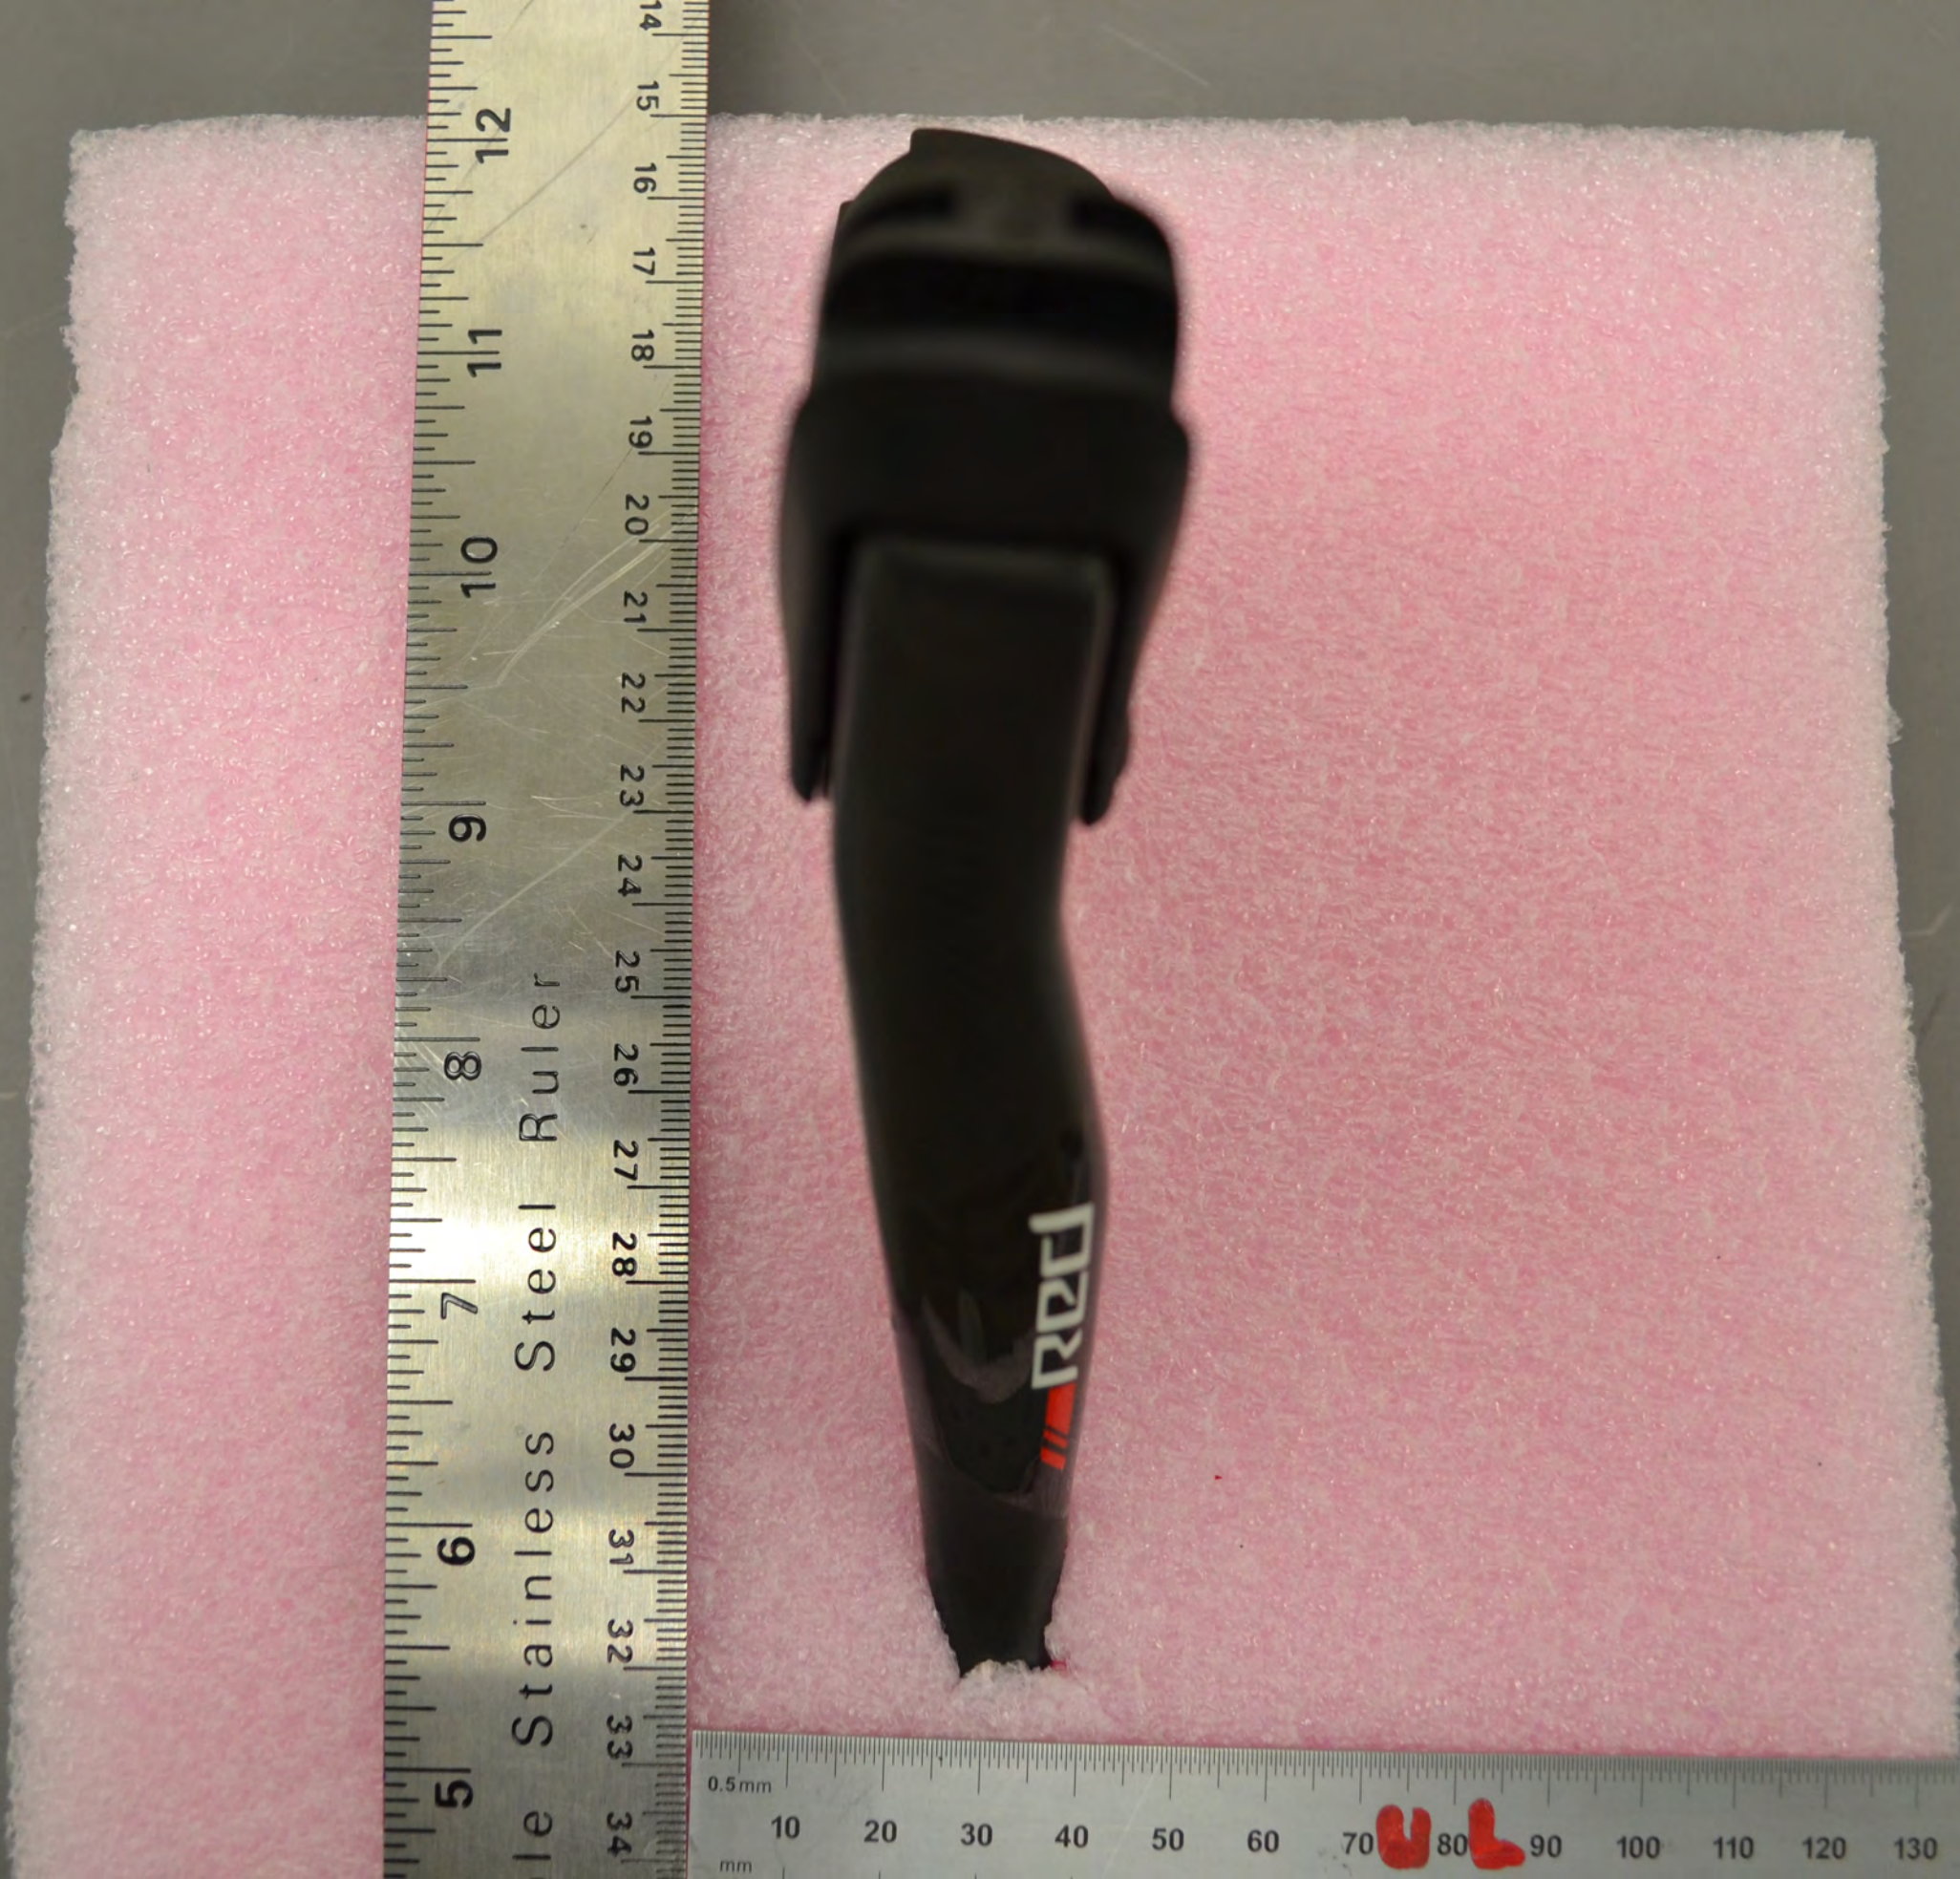

16 17 18 19 20 21 22 23 24 25 26 27 28 29 30 31 32 33 34 35

Stainless Steel Ruler

0.5mm mm 10 20 30 40 50 60 70 80 90 100 110 120 130 140 150

REACH

ICC ID C01480
IC: 101414320
MADE IN TAIWAN
M/N: 0001

CE

SRAM

SRAM logo symbol

16 17 18 19 20 21 22 23 24 25 26 27 28 29 30 31 32 33 34 35

Stainless Steel Ruler

REACH

FCC ID: C74582
IC: 10161AUMED
MADE IN TAIWAN
MAX LOAD

CE

SRAM

REACH

0.5mm 10 20 30 40 50 60 70 80 90 100 110 120 130 140 150 mm

flexible Stainless Steel Ruler

0.5mm
mm
10 20 30 40 50 60 70 80 90 100 110 120 130 140 150

flexible Stainless Steel Ruler

0.5mm
10 20 30 40 50 60 70 80 90 100 110 120 130 140 150
mm

Stainless Steel Ruler

PRC

0.5mm
10 20 30 40 50 60 70 80 90 100 110 120 130 140 150
mm

14 15 16 17 18 19 20 21 22 23 24 25 26 27 28 29 30 31 32 33 34

12 11 10 9 8 7 6 5

Stainless Steel Ruler

0.5mm

10 20 30 40 50 60 70 80 90 100 110 120 130 140 150