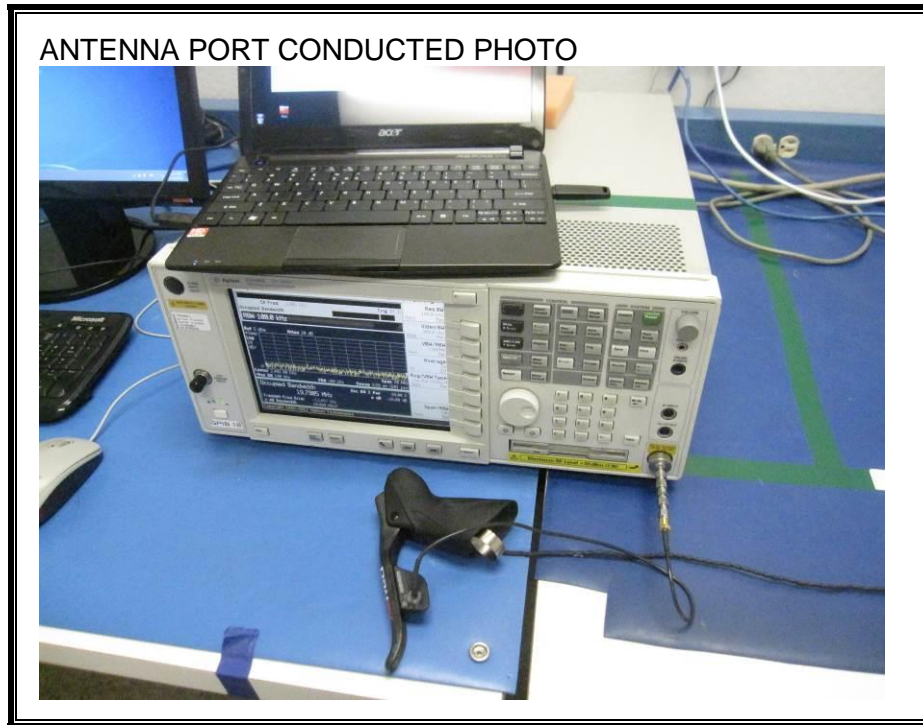

10. SETUP PHOTOS

ANTENNA PORT CONDUCTED RF MEASUREMENT SETUP

RADIATED RF MEASUREMENT SETUP (BELOW 1 GHz)

RADIATED RF MEASUREMENT SETUP (ABOVE 1 GHz)

RADIATED RF MEASUREMENT SETUP (BELOW 30MHz)

RADIATED RF MEASUREMENT SETUP FOR PORTABLE CONFIGURATION