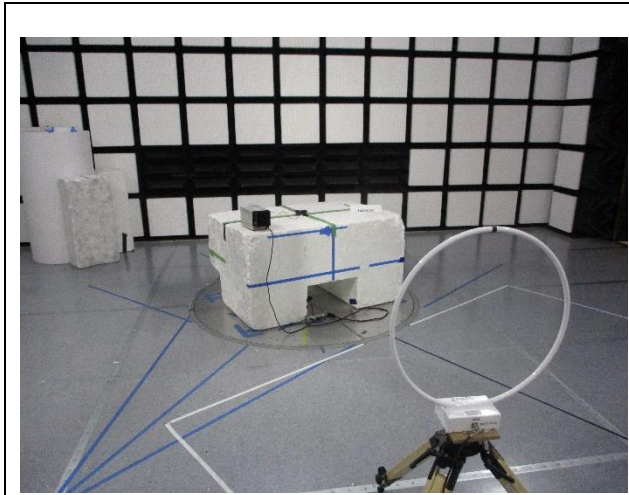

11. SETUP PHOTOS

ANTENNA PORT CONDUCTED SETUP

RADIATED RF MEASUREMENT SETUP

BELOW 30MHz (FRONT)

BELOW 30MHz (BACK)

BELOW 1GHz (FRONT)

BELOW 1GHz (BACK)

ABOVE 1GHz (FRONT)