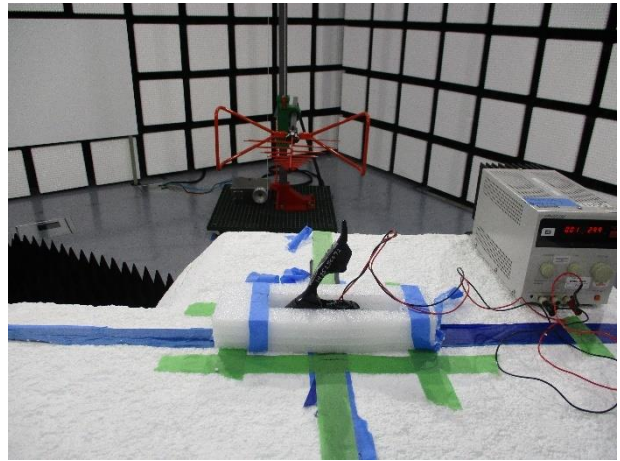

Y-ORIENTATION