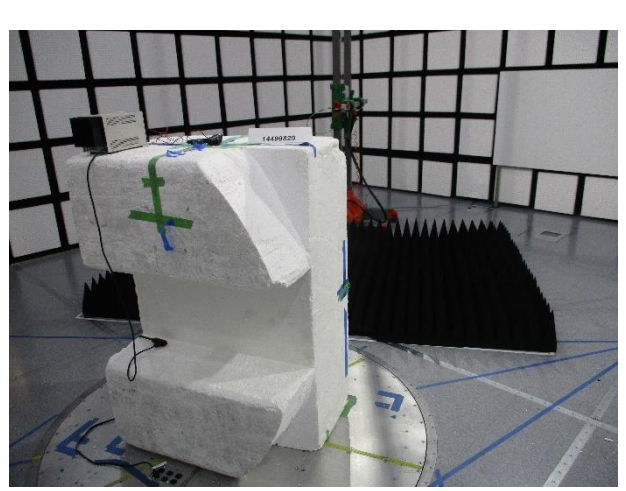

11. SETUP PHOTOS

ANTENNA PORT CONDUCTED SETUP

RADIATED RF MEASUREMENT SETUP

BELOW 30MHz (FRONT)

BELOW 30MHz (BACK)

BELOW 1GHz (FRONT)

BELOW 1GHz (BACK)

ABOVE 1GHz (FRONT)