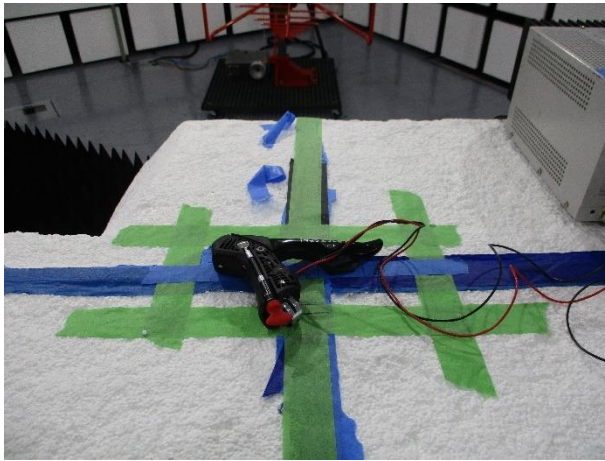

ORIENTATIONS

X-ORIENTATION