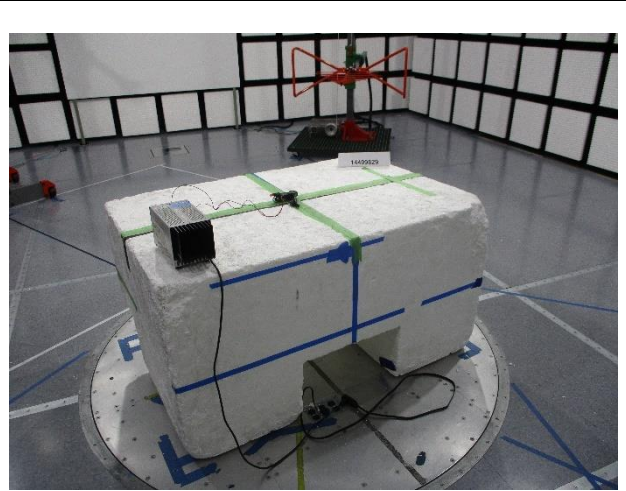

11. SETUP PHOTOS

ANTENNA PORT CONDUCTED SETUP

RADIATED RF MEASUREMENT SETUP

BELOW 30MHz (FRONT)

BELOW 30MHz (BACK)

BELOW 1GHz (FRONT)

BELOW 1GHz (BACK)

ABOVE 1GHz (FRONT)