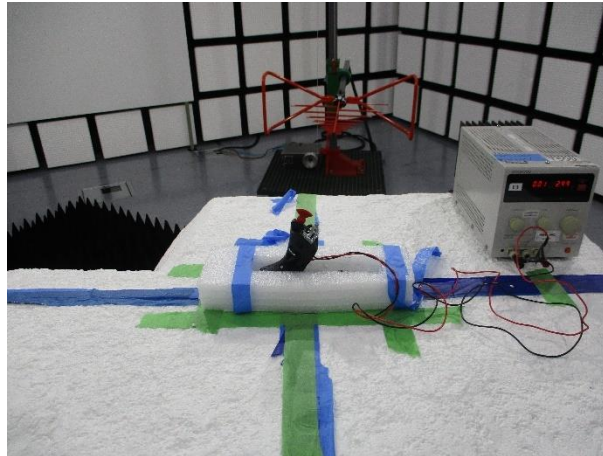

Z-ORIENTATION

END OF TEST REPORT