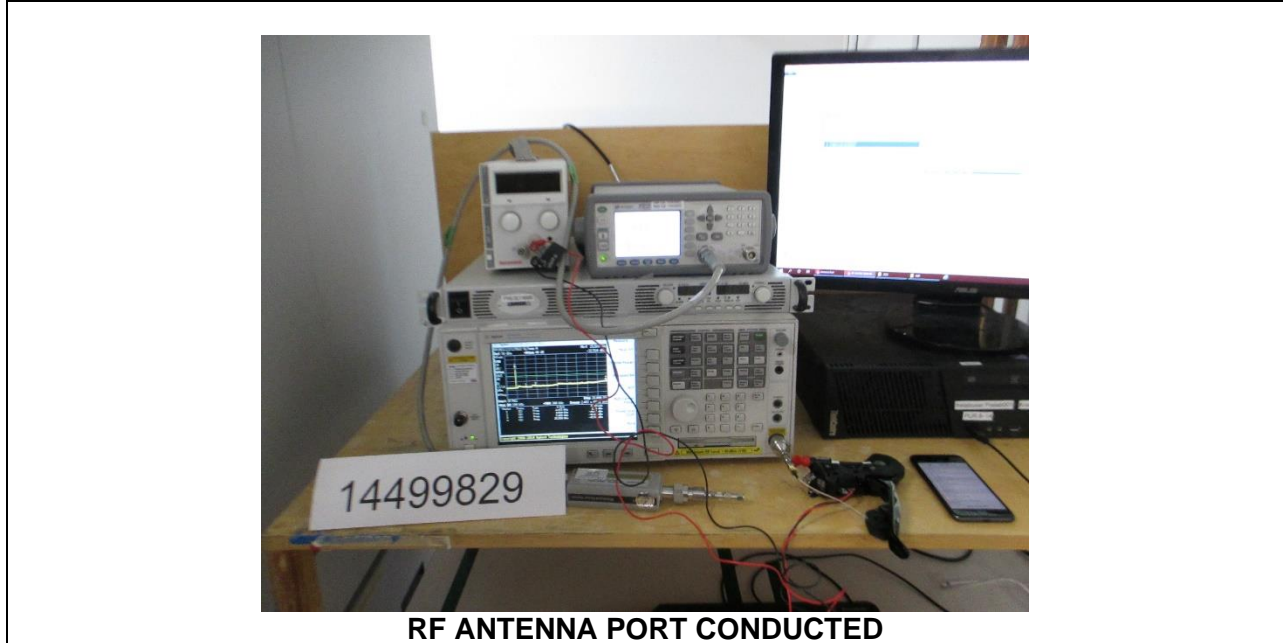

11. SETUP PHOTOS

ANTENNA PORT CONDUCTED SETUP

RADIATED RF MEASUREMENT SETUP

BELOW 30MHz (FRONT)

BELOW 30MHz (BACK)

BELOW 1GHz (FRONT)

BELOW 1GHz (BACK)

ABOVE 1GHz (FRONT)