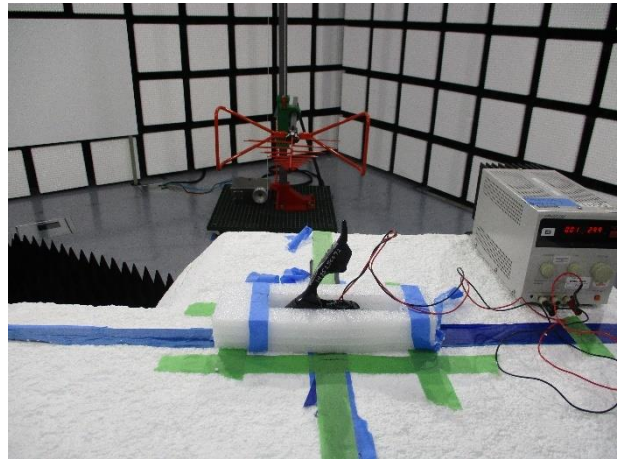

Y-ORIENTATION