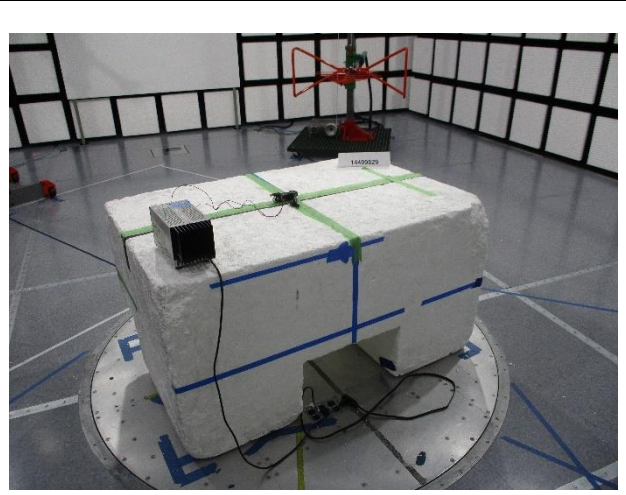

11. SETUP PHOTOS

ANTENNA PORT CONDUCTED SETUP

RADIATED RF MEASUREMENT SETUP

BELOW 30MHz (FRONT)

BELOW 30MHz (BACK)

BELOW 1GHz (FRONT)

BELOW 1GHz (BACK)

ABOVE 1GHz (FRONT)