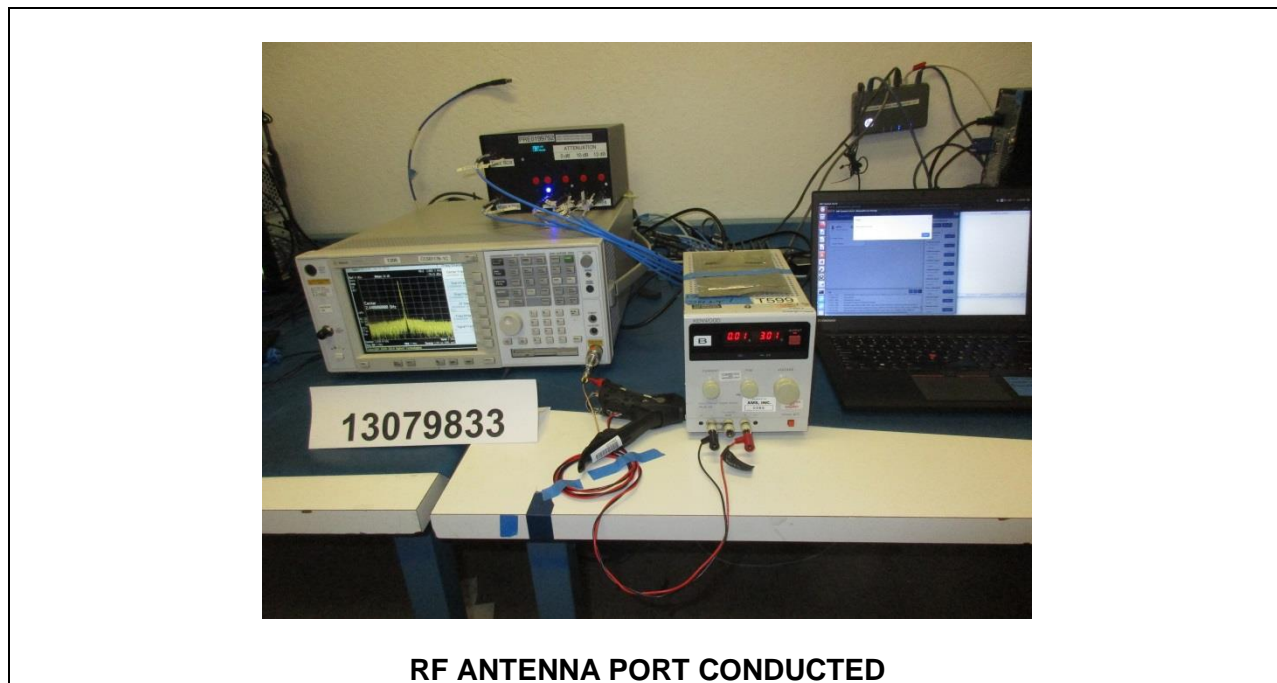

10. SETUP PHOTOS

ANTENNA PORT CONDUCTED SETUP

RADIATED RF MEASUREMENT SETUP

BELOW 30MHz (FRONT)

BELOW 30MHz (BACK)

BELOW 1GHz (FRONT)

BELOW 1GHz (BACK)

ABOVE 1GHz (FRONT)