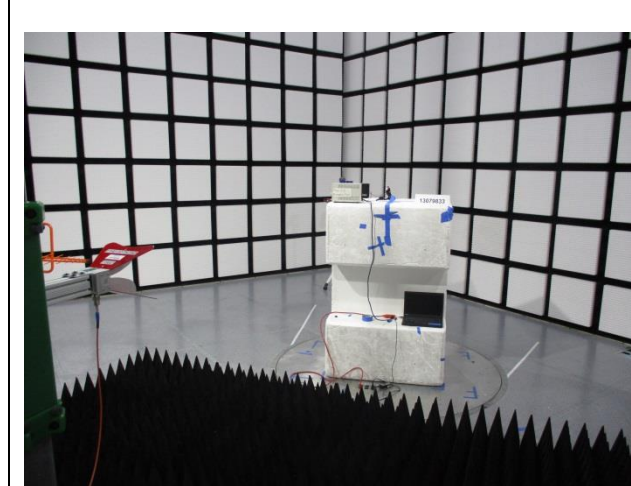

10. SETUP PHOTOS

ANTENNA PORT CONDUCTED SETUP

RADIATED RF MEASUREMENT SETUP

BELOW 30MHz (FRONT)

BELOW 30MHz (BACK)

BELOW 1GHz (FRONT)

BELOW 1GHz (BACK)

ABOVE 1GHz (FRONT)

ABOVE 1GHz (BACK)

ORIENTATIONS

END OF TEST REPORT