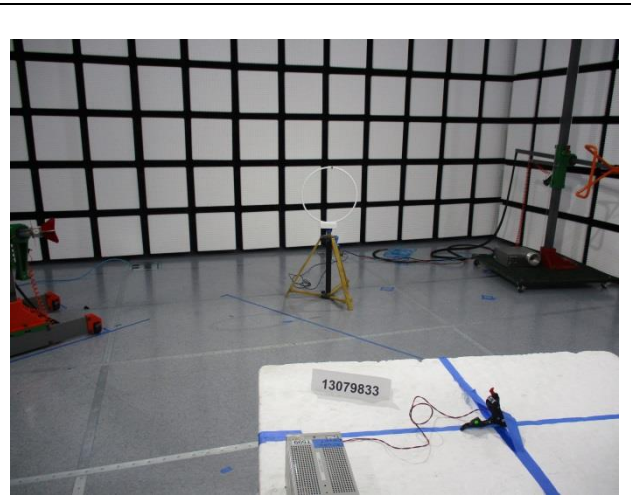

10. SETUP PHOTOS

ANTENNA PORT CONDUCTED SETUP

RADIATED RF MEASUREMENT SETUP

BELOW 30MHz (FRONT)

BELOW 30MHz (BACK)

BELOW 1GHz (FRONT)

BELOW 1GHz (BACK)

ABOVE 1GHz (FRONT)

ABOVE 1GHz (BACK)

ORIENTATIONS

END OF TEST REPORT