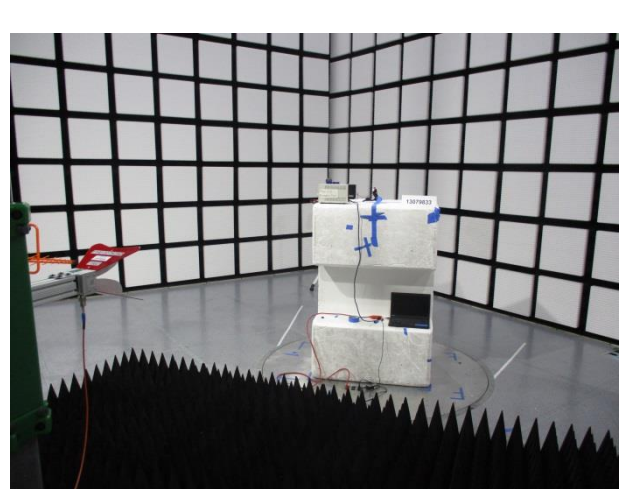

10. SETUP PHOTOS

ANTENNA PORT CONDUCTED SETUP

RADIATED RF MEASUREMENT SETUP

BELOW 30MHz (FRONT)

BELOW 30MHz (BACK)

BELOW 1GHz (FRONT)

BELOW 1GHz (BACK)

ABOVE 1GHz (FRONT)

ABOVE 1GHz (BACK)

ORIENTATIONS

END OF TEST REPORT