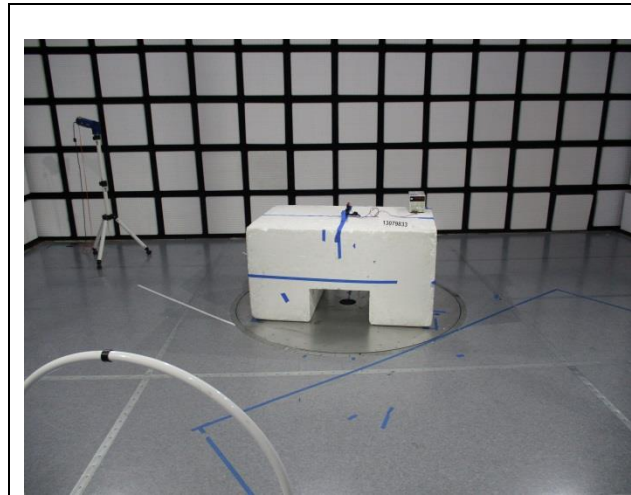

### ANTENNA PORT CONDUCTED SETUP

**RF ANTENNA PORT CONDUCTED**

**RADIATED RF MEASUREMENT SETUP**

**BELOW 30MHz (FRONT)**

**BELOW 30MHz (BACK)**

**BELOW 1GHz (FRONT)**

**BELOW 1GHz (BACK)**

**ABOVE 1GHz (FRONT)**