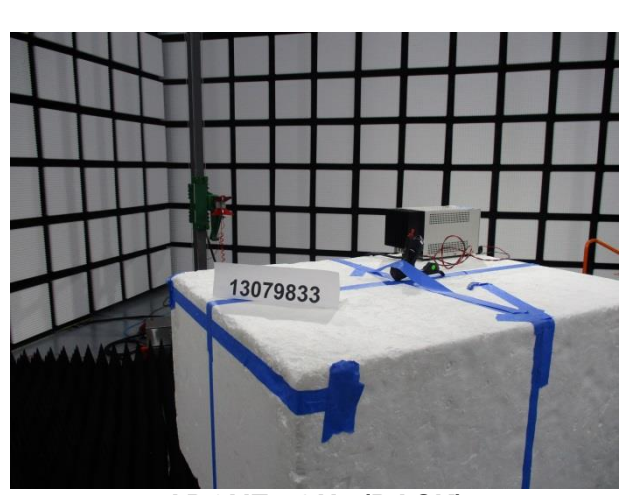

### ANTENNA PORT CONDUCTED SETUP

**RF ANTENNA PORT CONDUCTED**

**RADIATED RF MEASUREMENT SETUP**

**BELOW 30MHz (FRONT)**

**BELOW 30MHz (BACK)**

**BELOW 1GHz (FRONT)**

**BELOW 1GHz (BACK)**

**ABOVE 1GHz (FRONT)**