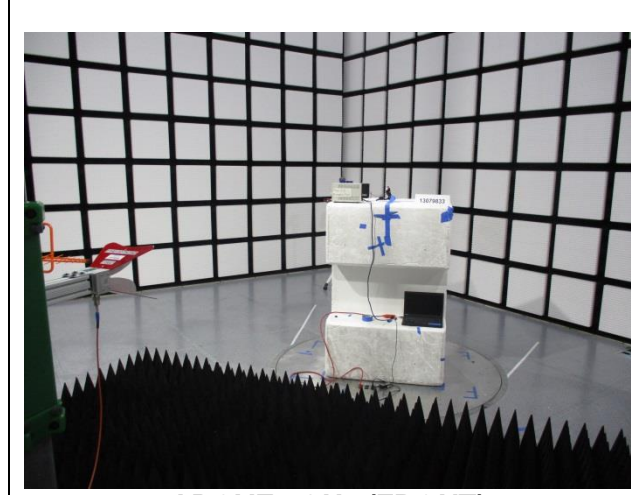

### ANTENNA PORT CONDUCTED SETUP

**RF ANTENNA PORT CONDUCTED**

**RADIATED RF MEASUREMENT SETUP**

**BELOW 30MHz (FRONT)**

**BELOW 30MHz (BACK)**

**BELOW 1GHz (FRONT)**

**BELOW 1GHz (BACK)**

**ABOVE 1GHz (FRONT)**