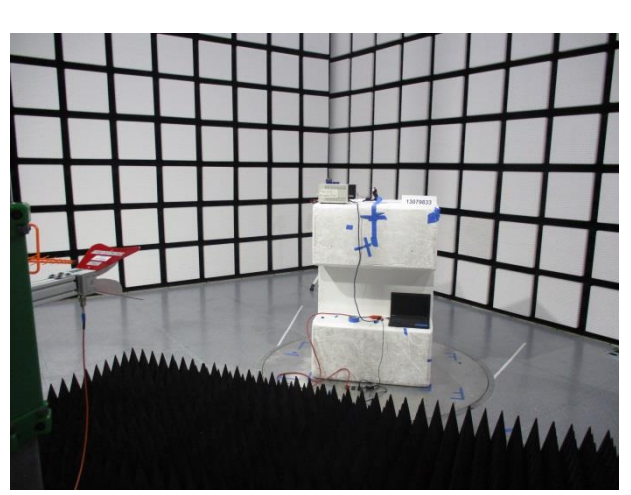

### ANTENNA PORT CONDUCTED SETUP

**RF ANTENNA PORT CONDUCTED**

**RADIATED RF MEASUREMENT SETUP**

**BELOW 30MHz (FRONT)**

**BELOW 30MHz (BACK)**

**BELOW 1GHz (FRONT)**

**BELOW 1GHz (BACK)**

**ABOVE 1GHz (FRONT)**