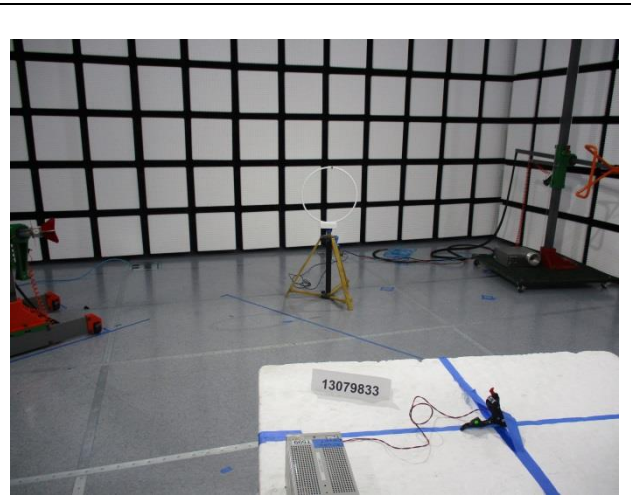

### ANTENNA PORT CONDUCTED SETUP

**RF ANTENNA PORT CONDUCTED**

**RADIATED RF MEASUREMENT SETUP**

**BELOW 30MHz (FRONT)**

**BELOW 30MHz (BACK)**

**BELOW 1GHz (FRONT)**

**BELOW 1GHz (BACK)**

**ABOVE 1GHz (FRONT)**