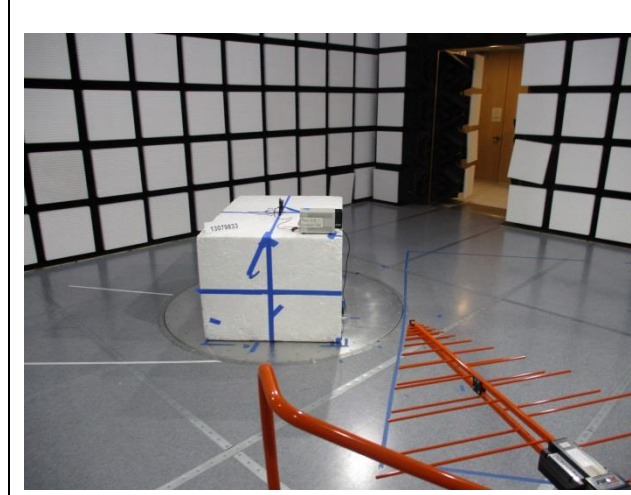

### ANTENNA PORT CONDUCTED SETUP

**RF ANTENNA PORT CONDUCTED**

**RADIATED RF MEASUREMENT SETUP**

**BELOW 30MHz (FRONT)**

**BELOW 30MHz (BACK)**

**BELOW 1GHz (FRONT)**

**BELOW 1GHz (BACK)**

**ABOVE 1GHz (FRONT)**