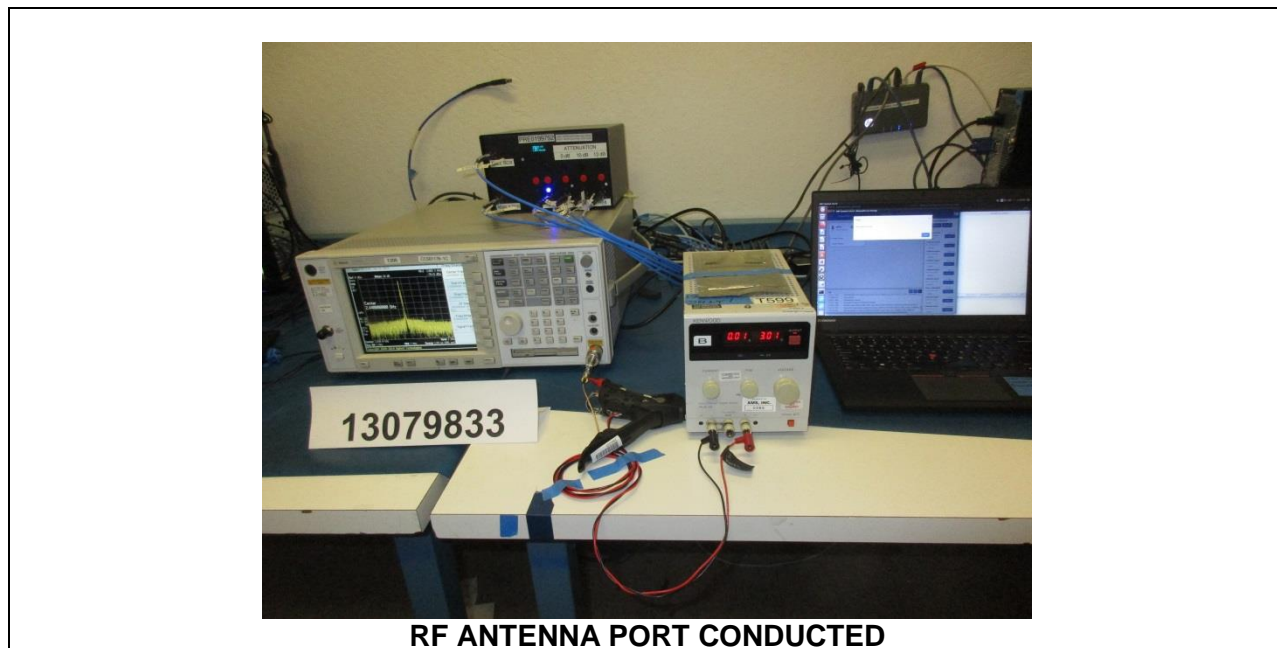

### ANTENNA PORT CONDUCTED SETUP

**RF ANTENNA PORT CONDUCTED**

**RADIATED RF MEASUREMENT SETUP**

**BELOW 30MHz (FRONT)**

**BELOW 30MHz (BACK)**

**BELOW 1GHz (FRONT)**

**BELOW 1GHz (BACK)**

**ABOVE 1GHz (FRONT)**