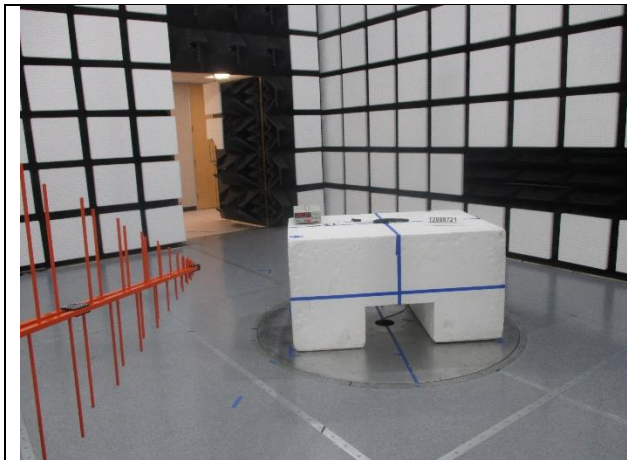

9. SETUP PHOTOS

RADIATED RF MEASUREMENT SETUP

BELOW 30MHz (FRONT)

BELOW 30MHz (BACK)

BELOW 1GHz (FRONT)

BELOW 1GHz (BACK)

ABOVE 1GHz (FRONT)

ABOVE 1GHz (BACK)