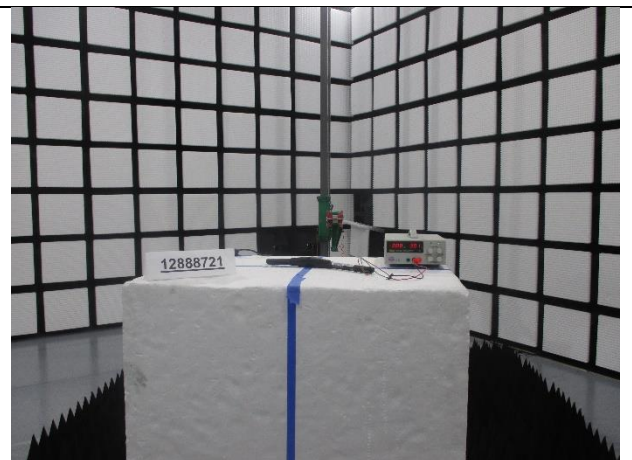

9. SETUP PHOTOS

RADIATED RF MEASUREMENT SETUP

BELOW 30MHz (FRONT)

BELOW 30MHz (BACK)

BELOW 1GHz (FRONT)

BELOW 1GHz (BACK)

ABOVE 1GHz (FRONT)

ABOVE 1GHz (BACK)