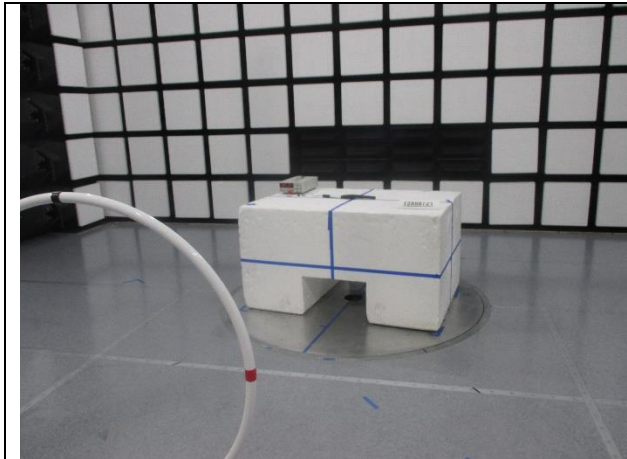

9. SETUP PHOTOS

RADIATED RF MEASUREMENT SETUP

BELOW 30MHz (FRONT)

BELOW 30MHz (BACK)

BELOW 1GHz (FRONT)

BELOW 1GHz (BACK)

ABOVE 1GHz (FRONT)

ABOVE 1GHz (BACK)