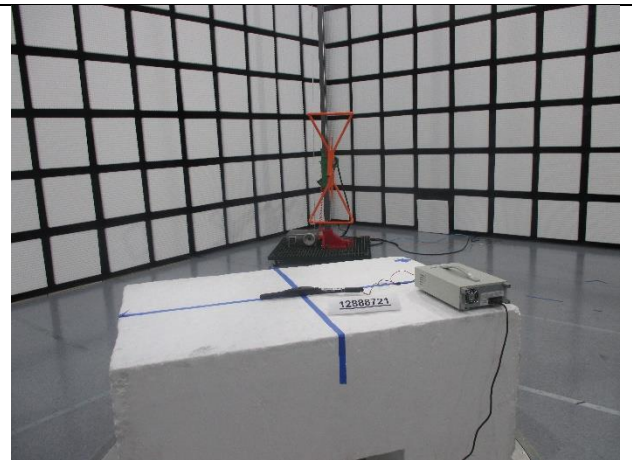

9. SETUP PHOTOS

RADIATED RF MEASUREMENT SETUP

BELOW 30MHz (FRONT)

BELOW 30MHz (BACK)

BELOW 1GHz (FRONT)

BELOW 1GHz (BACK)

ABOVE 1GHz (FRONT)

ABOVE 1GHz (BACK)