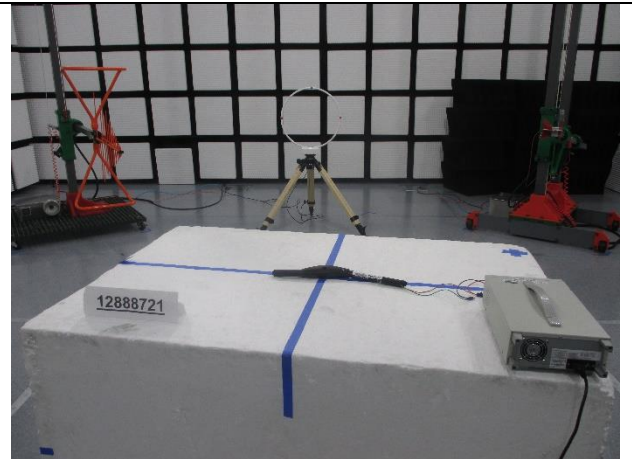

9. SETUP PHOTOS

RADIATED RF MEASUREMENT SETUP

BELOW 30MHz (FRONT)

BELOW 30MHz (BACK)

BELOW 1GHz (FRONT)

BELOW 1GHz (BACK)

ABOVE 1GHz (FRONT)

ABOVE 1GHz (BACK)