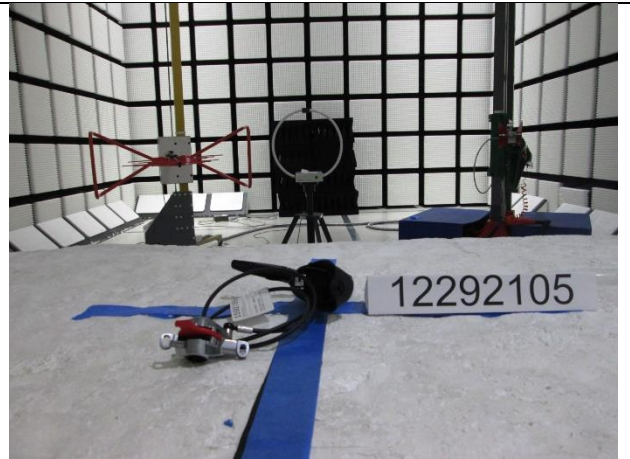

10. SETUP PHOTOS

ANTENNA PORT

RADIATED RF MEASUREMENT SETUP

BELOW 30MHz (FRONT)

BELOW 30MHz (BACK)

BELOW 1GHz (FRONT)

BELOW 1GHz (BACK)

ABOVE 1GHz (FRONT)