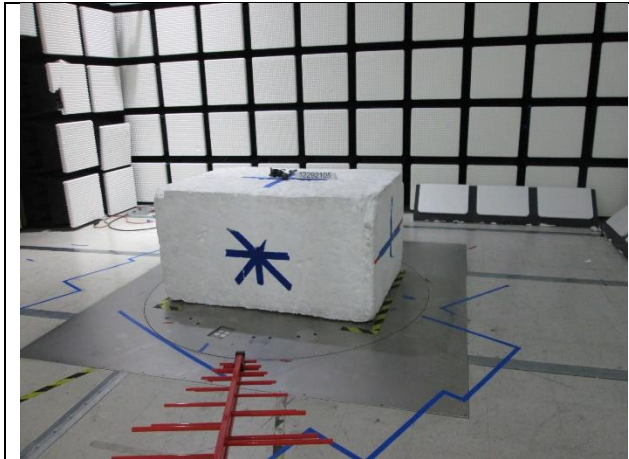

10. SETUP PHOTOS

ANTENNA PORT

RADIATED RF MEASUREMENT SETUP

BELOW 30MHz (FRONT)

BELOW 30MHz (BACK)

BELOW 1GHz (FRONT)

BELOW 1GHz (BACK)

ABOVE 1GHz (FRONT)