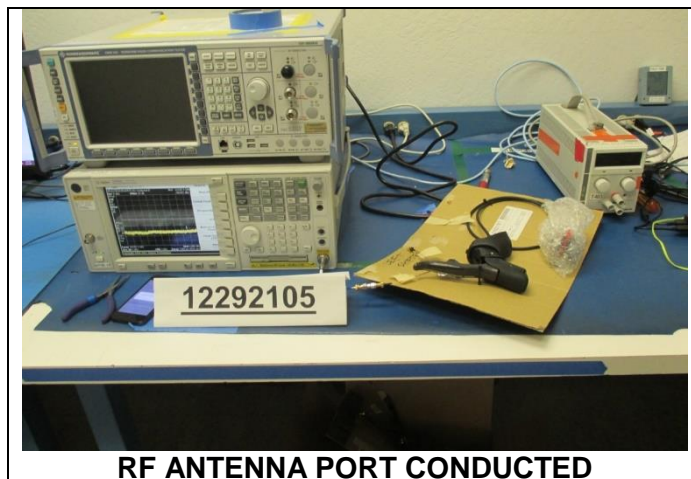

10. SETUP PHOTOS

ANTENNA PORT

RADIATED RF MEASUREMENT SETUP

BELOW 30MHz (FRONT)

BELOW 30MHz (BACK)

BELOW 1GHz (FRONT)

BELOW 1GHz (BACK)

ABOVE 1GHz (FRONT)