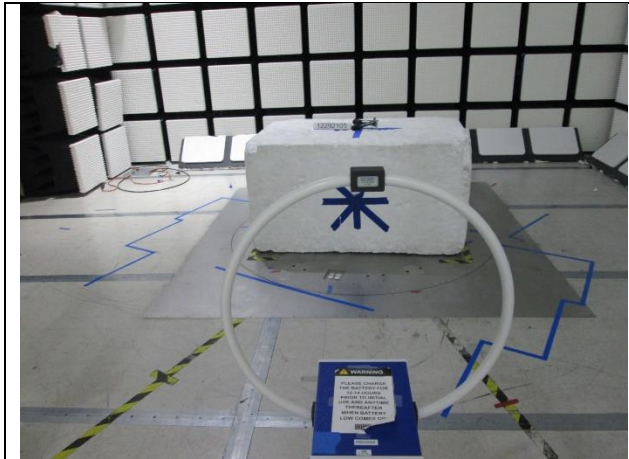

10. SETUP PHOTOS

ANTENNA PORT

RADIATED RF MEASUREMENT SETUP

BELOW 30MHz (FRONT)

BELOW 30MHz (BACK)

BELOW 1GHz (FRONT)

BELOW 1GHz (BACK)

ABOVE 1GHz (FRONT)