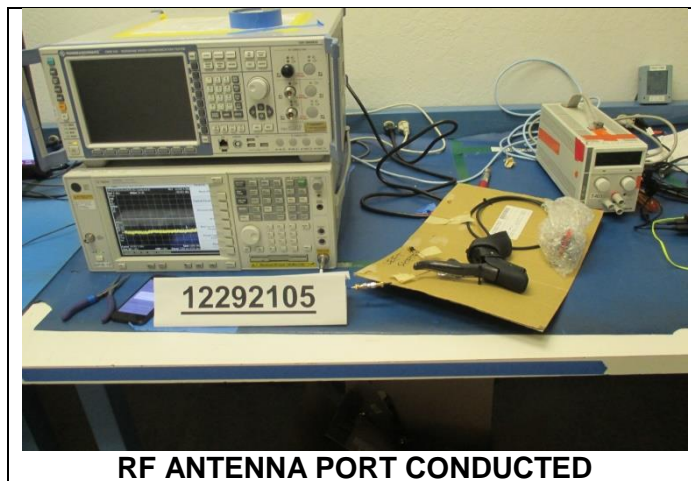

10. SETUP PHOTOS

ANTENNA PORT SETUP

RADIATED RF MEASUREMENT SETUP

BELOW 30MHz (FRONT)

BELOW 30MHz (BACK)

BELOW 1GHz (FRONT)

BELOW 1GHz (BACK)

ABOVE 1GHz (FRONT)