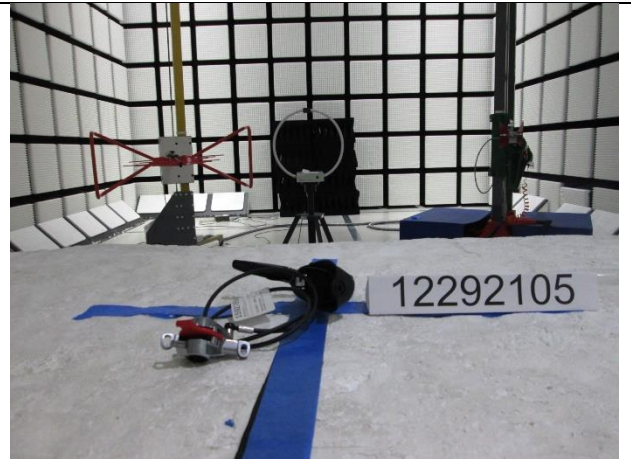

10. SETUP PHOTOS

ANTENNA PORT SETUP

RADIATED RF MEASUREMENT SETUP

BELOW 30MHz (FRONT)

BELOW 30MHz (BACK)

BELOW 1GHz (FRONT)

BELOW 1GHz (BACK)

ABOVE 1GHz (FRONT)