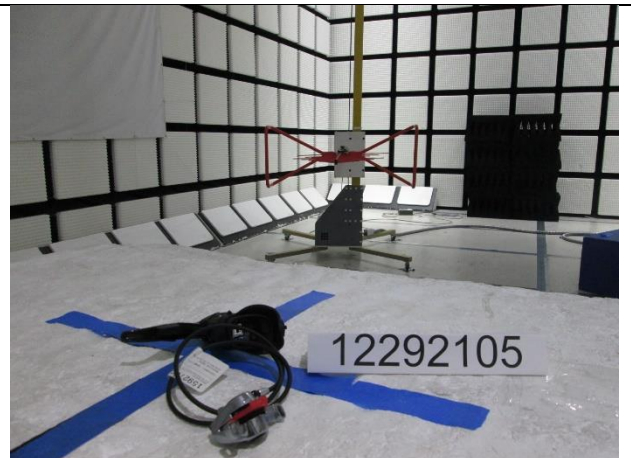

10. SETUP PHOTOS

ANTENNA PORT SETUP

RADIATED RF MEASUREMENT SETUP

BELOW 30MHz (FRONT)

BELOW 30MHz (BACK)

BELOW 1GHz (FRONT)

BELOW 1GHz (BACK)

ABOVE 1GHz (FRONT)