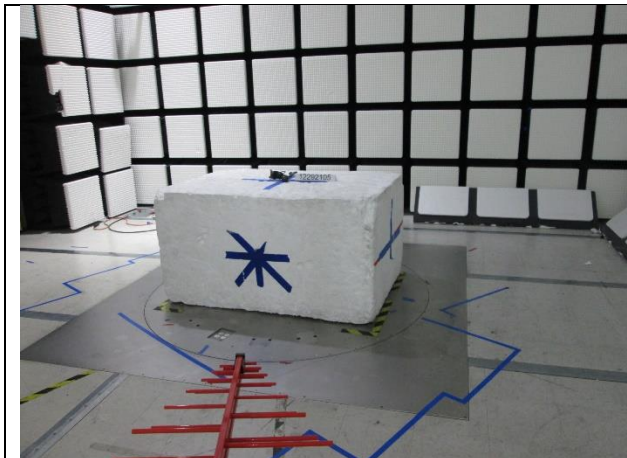

10. SETUP PHOTOS

ANTENNA PORT SETUP

RADIATED RF MEASUREMENT SETUP

BELOW 30MHz (FRONT)

BELOW 30MHz (BACK)

BELOW 1GHz (FRONT)

BELOW 1GHz (BACK)

ABOVE 1GHz (FRONT)