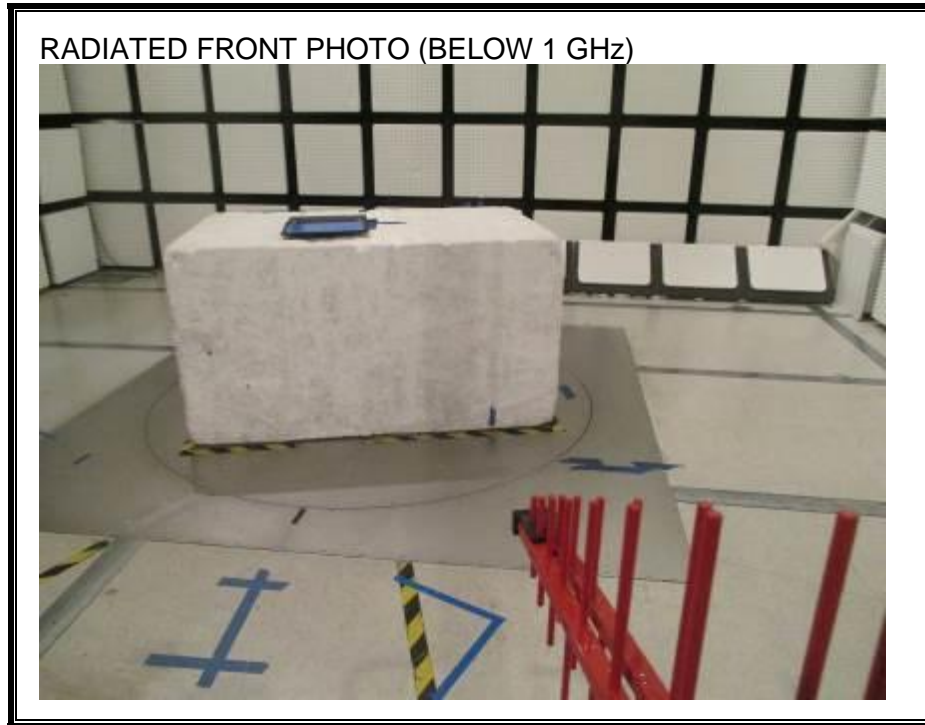

11. SETUP PHOTOS

ANTENNA PORT CONDUCTED RF MEASUREMENT SETUP

RADIATED RF MEASUREMENT SETUP (BELOW 1 GHz)

RADIATED RF MEASUREMENT SETUP (ABOVE 1 GHz)

RADIATED RF MEASUREMENT SETUP (HORIZONTAL AND VERTICAL POSITION)

RADIATED RF MEASUREMENT (BELOW 30MHz)

POWERLINE CONDUCTED EMISSIONS MEASUREMENT SETUP

LINE CONDUCTED FRONT PHOTO

LINE CONDUCTED BACK PHOTO

END OF REPORT