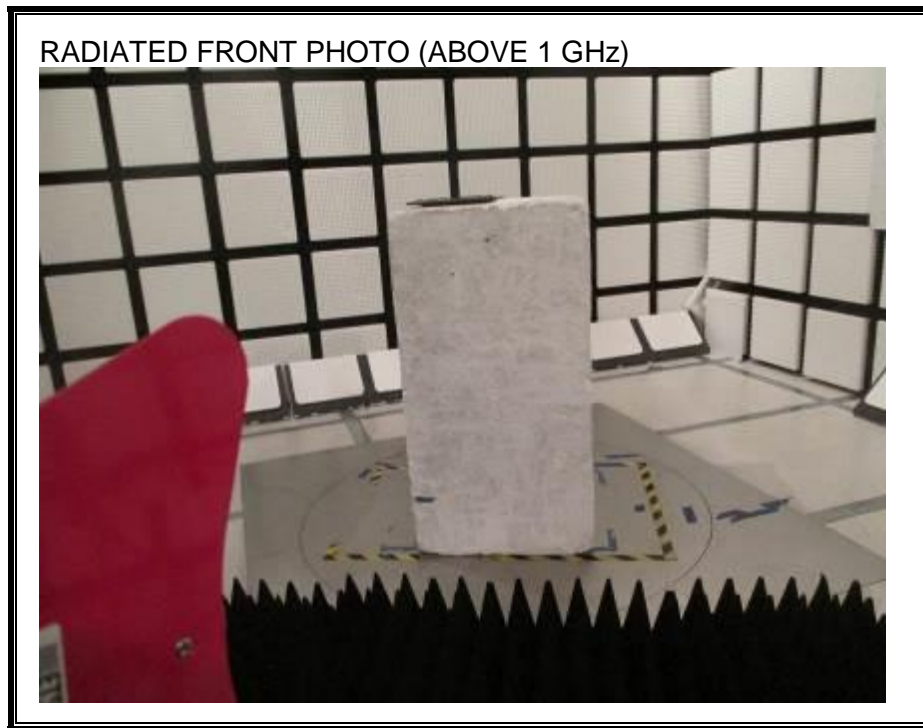

11. SETUP PHOTOS

ANTENNA PORT CONDUCTED RF MEASUREMENT SETUP

RADIATED RF MEASUREMENT SETUP (BELOW 1 GHz)

RADIATED RF MEASUREMENT SETUP (ABOVE 1 GHz)

RADIATED RF MEASUREMENT SETUP (HORIZONTAL AND VERTICAL POSITION)

RADIATED RF MEASUREMENT (BELOW 30MHz)

POWERLINE CONDUCTED EMISSIONS MEASUREMENT SETUP

LINE CONDUCTED FRONT PHOTO

LINE CONDUCTED BACK PHOTO

END OF REPORT