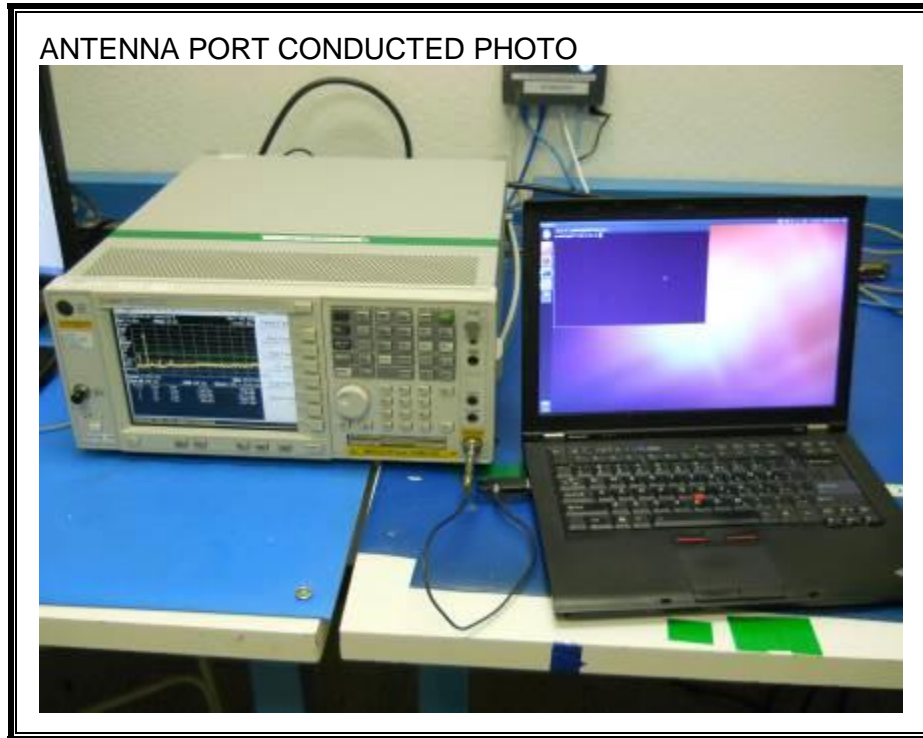

11. SETUP PHOTOS

ANTENNA PORT CONDUCTED RF MEASUREMENT SETUP

RADIATED RF MEASUREMENT SETUP (BELOW 1 GHz)

RADIATED RF MEASUREMENT SETUP (ABOVE 1 GHz)

RADIATED RF MEASUREMENT SETUP (HORIZONTAL AND VERTICAL POSITION)

RADIATED RF MEASUREMENT (BELOW 30MHz)

POWERLINE CONDUCTED EMISSIONS MEASUREMENT SETUP

LINE CONDUCTED FRONT PHOTO

LINE CONDUCTED BACK PHOTO

END OF REPORT