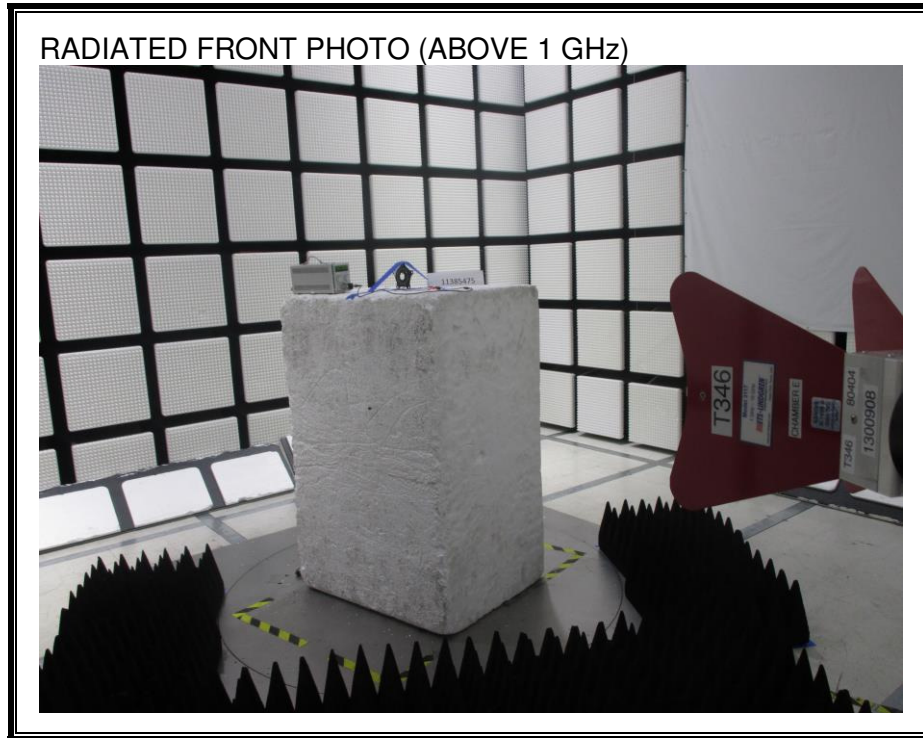

6. SETUP PHOTOS

ANTENNA PORT CONDUCTED RF MEASUREMENT SETUP

RADIATED RF MEASUREMENT SETUP (BELOW 1 GHz)

RADIATED RF MEASUREMENT SETUP (BELOW 30MHz)

RADIATED RF MEASUREMENT SETUP (ABOVE 1 GHz)

END OF REPORT