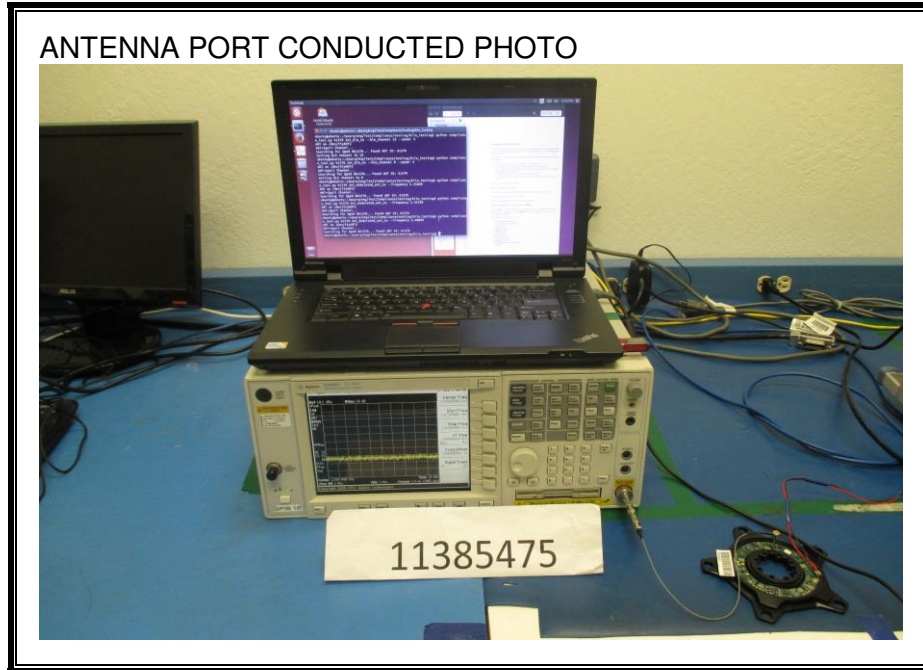

6. SETUP PHOTOS

ANTENNA PORT CONDUCTED RF MEASUREMENT SETUP

RADIATED RF MEASUREMENT SETUP (BELOW 1 GHz)

RADIATED RF MEASUREMENT SETUP (BELOW 30MHz)

RADIATED RF MEASUREMENT SETUP (ABOVE 1 GHz)

END OF REPORT