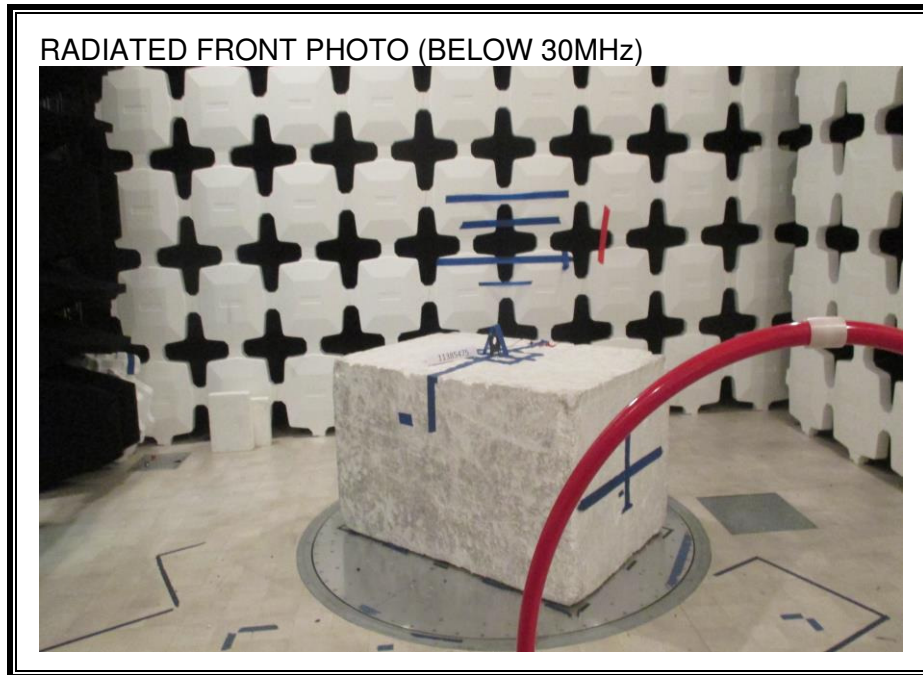

6. SETUP PHOTOS

ANTENNA PORT CONDUCTED RF MEASUREMENT SETUP

RADIATED RF MEASUREMENT SETUP FOR PORTABLE CONFIGURATION

RADIATED RF MEASUREMENT SETUP (BELOW 30MHz)

RADIATED RF MEASUREMENT SETUP (BELOW 1 GHz)

RADIATED RF MEASUREMENT SETUP (ABOVE 1 GHz)

END OF REPORT