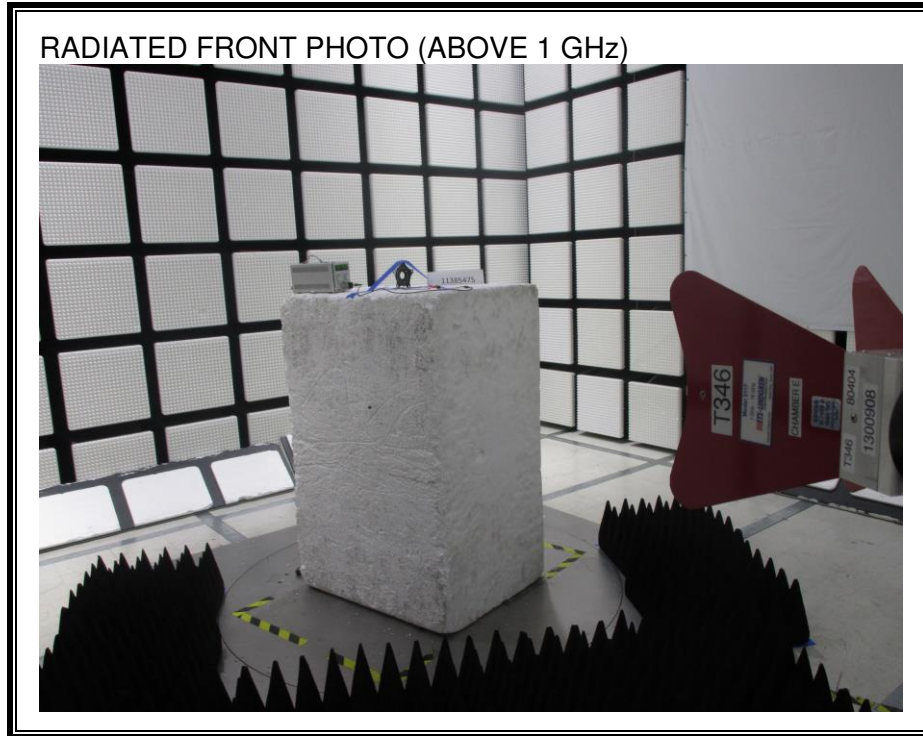

6. SETUP PHOTOS

ANTENNA PORT CONDUCTED RF MEASUREMENT SETUP

RADIATED RF MEASUREMENT SETUP FOR PORTABLE CONFIGURATION

RADIATED RF MEASUREMENT SETUP (BELOW 30MHz)

RADIATED RF MEASUREMENT SETUP (BELOW 1 GHz)

RADIATED RF MEASUREMENT SETUP (ABOVE 1 GHz)

END OF REPORT