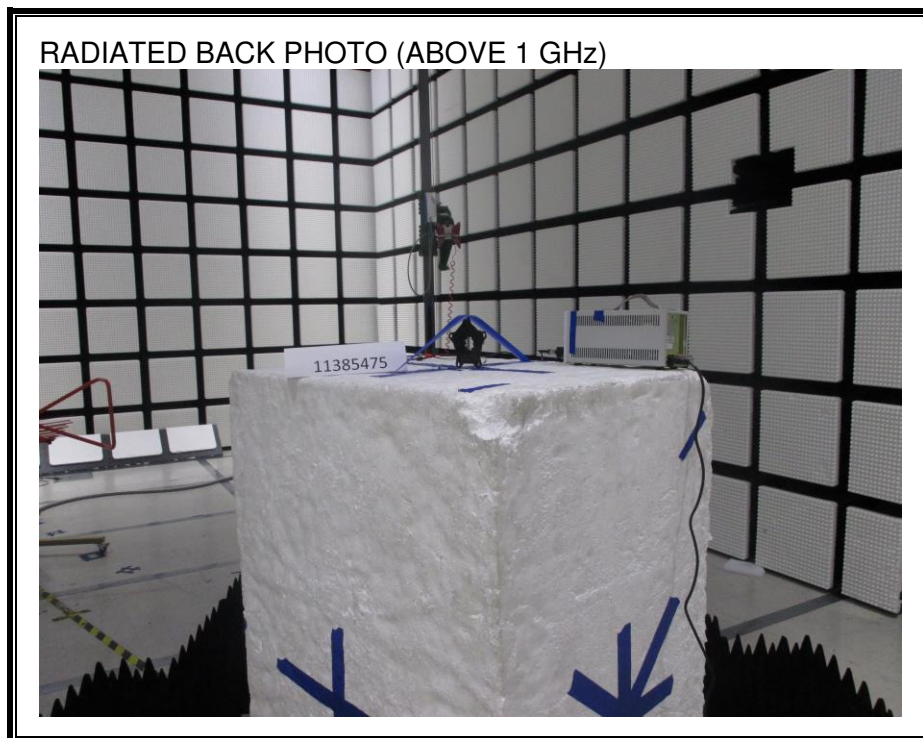

6. SETUP PHOTOS

ANTENNA PORT CONDUCTED RF MEASUREMENT SETUP

RADIATED RF MEASUREMENT SETUP FOR PORTABLE CONFIGURATION

RADIATED RF MEASUREMENT SETUP (BELOW 30MHz)

RADIATED RF MEASUREMENT SETUP (BELOW 1 GHz)

RADIATED RF MEASUREMENT SETUP (ABOVE 1 GHz)

END OF REPORT