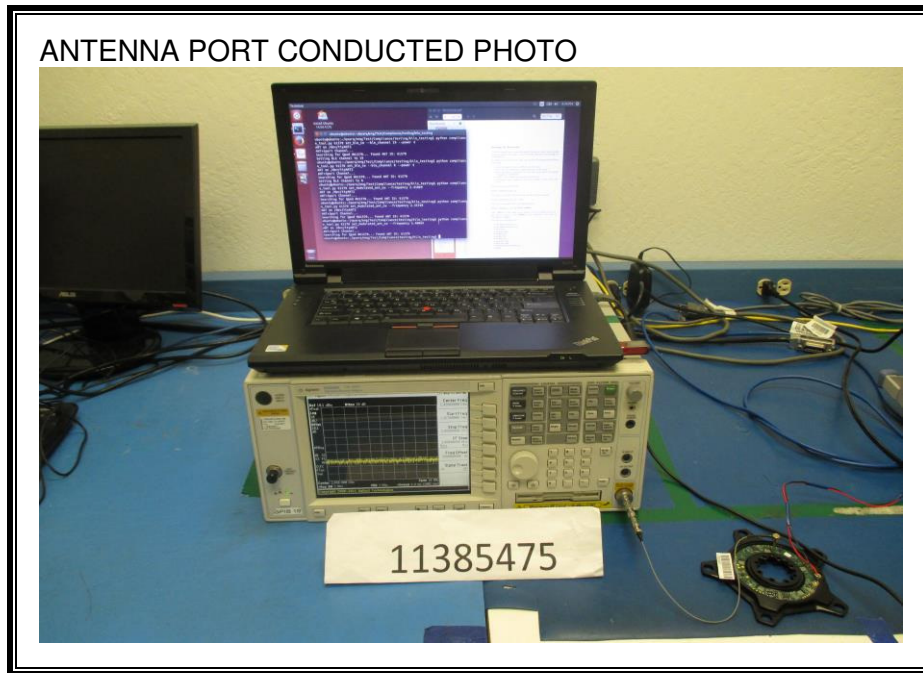

6. SETUP PHOTOS

ANTENNA PORT CONDUCTED RF MEASUREMENT SETUP

RADIATED RF MEASUREMENT SETUP FOR PORTABLE CONFIGURATION

RADIATED RF MEASUREMENT SETUP (BELOW 30MHz)

RADIATED RF MEASUREMENT SETUP (BELOW 1 GHz)

RADIATED RF MEASUREMENT SETUP (ABOVE 1 GHz)

END OF REPORT