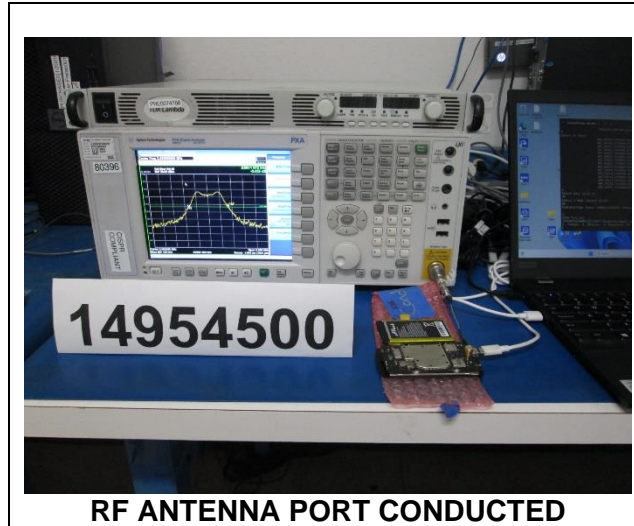

12. SETUP PHOTOS

ANTENNA PORT SETUP

RADIATED RF MEASUREMENT SETUP

BELOW CHANNEL 30MHz (FRONT)

BELOW CHANNEL 30MHz (BACK)

BELOW CHANNEL 1GHz (FRONT)

BELOW CHANNEL 1GHz (BACK)

ABOVE 1GHz (FRONT)