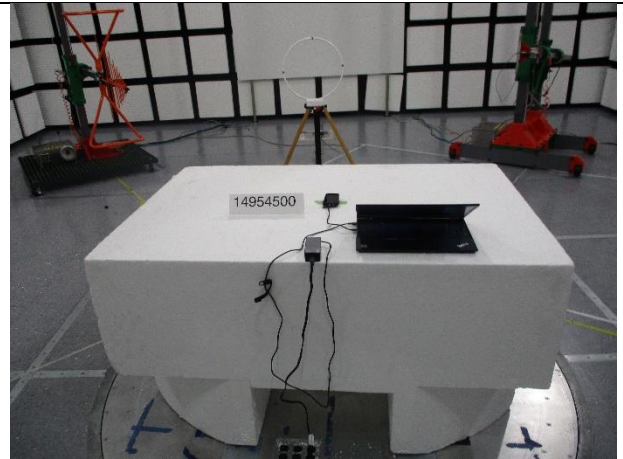

12. SETUP PHOTOS

ANTENNA PORT SETUP

RADIATED RF MEASUREMENT SETUP

BELOW CHANNEL 30MHz (FRONT)

BELOW CHANNEL 30MHz (BACK)

BELOW CHANNEL 1GHz (FRONT)

BELOW CHANNEL 1GHz (BACK)

ABOVE 1GHz (FRONT)