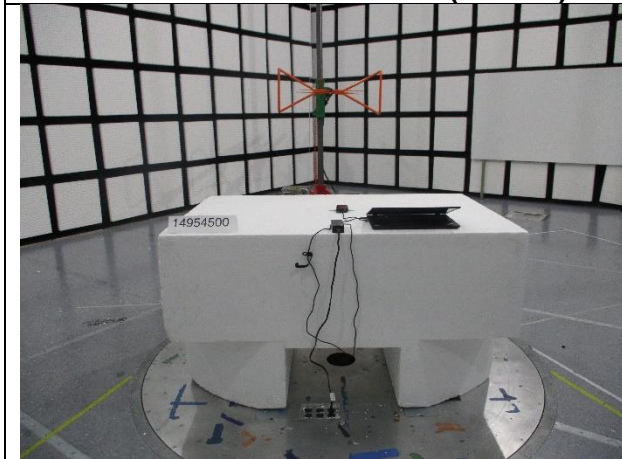

12. SETUP PHOTOS

ANTENNA PORT SETUP

RADIATED RF MEASUREMENT SETUP

BELOW CHANNEL 30MHz (FRONT)

BELOW CHANNEL 30MHz (BACK)

BELOW CHANNEL 1GHz (FRONT)

BELOW CHANNEL 1GHz (BACK)

ABOVE 1GHz (FRONT)