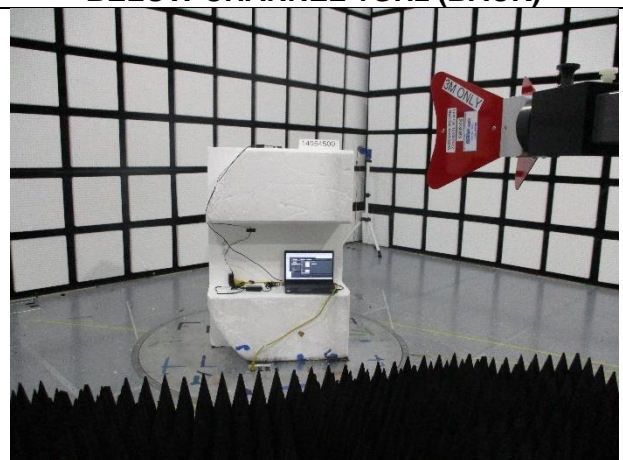

12. SETUP PHOTOS

ANTENNA PORT SETUP

RADIATED RF MEASUREMENT SETUP

BELOW CHANNEL 30MHz (FRONT)

BELOW CHANNEL 30MHz (BACK)

BELOW CHANNEL 1GHz (FRONT)

BELOW CHANNEL 1GHz (BACK)

ABOVE 1GHz (FRONT)