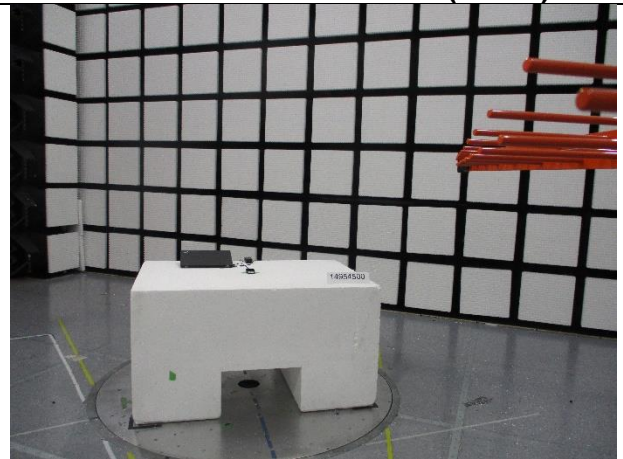

12. SETUP PHOTOS

ANTENNA PORT SETUP

RADIATED RF MEASUREMENT SETUP

BELOW CHANNEL 30MHz (FRONT)

BELOW CHANNEL 30MHz (BACK)

BELOW CHANNEL 1GHz (FRONT)

BELOW CHANNEL 1GHz (BACK)

ABOVE 1GHz (FRONT)