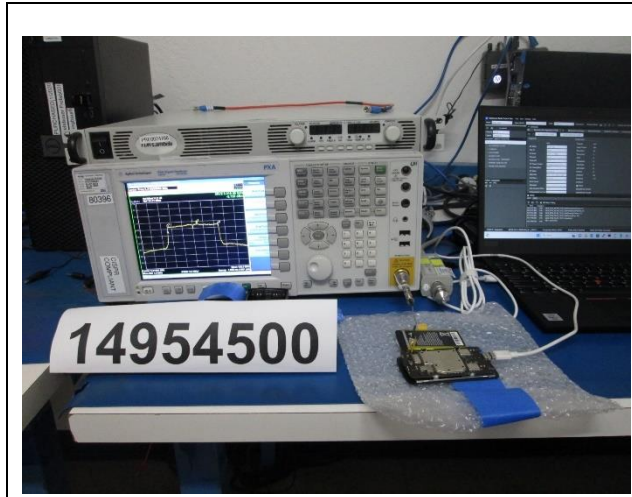

12. SETUP PHOTOS

ANTENNA PORT AND AC LINE CONDUCTED SETUP

RF ANTENNA PORT CONDUCTED

AC LINE CONDUCTED (FRONT)

AC LINE CONDUCTED (BACK)

RADIATED RF MEASUREMENT SETUP

BELOW CHANNEL 30MHz (FRONT)

BELOW CHANNEL 30MHz (BACK)

BELOW CHANNEL 1GHz (FRONT)

BELOW CHANNEL 1GHz (BACK)

ABOVE 1GHz (FRONT)

ABOVE 1GHz (BACK)

ORIENTATIONS

END OF TEST REPORT