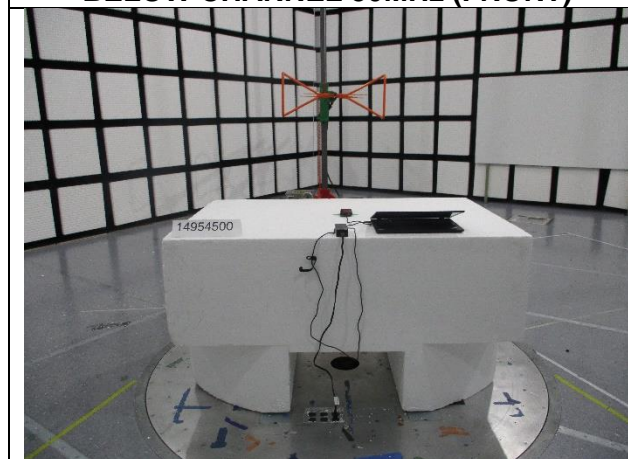

12. SETUP PHOTOS

ANTENNA PORT AND AC LINE CONDUCTED SETUP

RF ANTENNA PORT CONDUCTED

AC LINE CONDUCTED (FRONT)

AC LINE CONDUCTED (BACK)

RADIATED RF MEASUREMENT SETUP

BELOW CHANNEL 30MHz (FRONT)

BELOW CHANNEL 30MHz (BACK)

BELOW CHANNEL 1GHz (FRONT)

BELOW CHANNEL 1GHz (BACK)

ABOVE 1GHz (FRONT)

ABOVE 1GHz (BACK)

ORIENTATIONS

END OF TEST REPORT