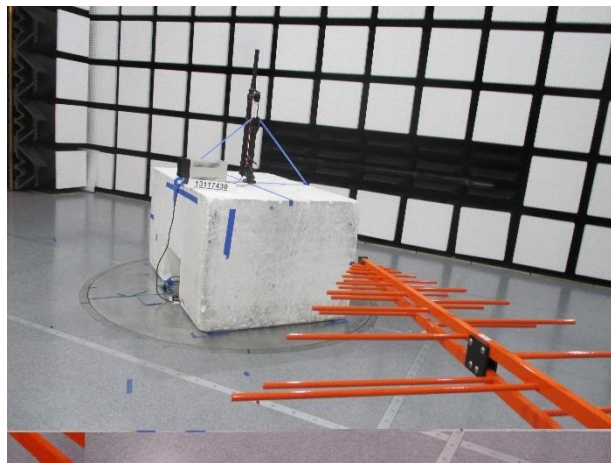

10. SETUP PHOTOS

ANTENNA PORT CONDUCTED SETUP

RF ANTENNA PORT CONDUCTED

RADIATED RF MEASUREMENT SETUP

BELOW 30MHz (FRONT)

BELOW 30MHz (BACK)

BELOW 1GHz (FRONT)

BELOW 1GHz (BACK)

ABOVE 1GHz (FRONT)

ABOVE 1GHz (BACK)

ORIENTATIONS

END OF TEST REPORT