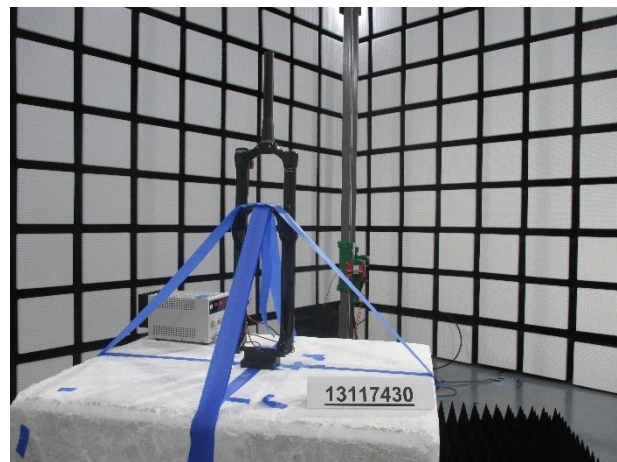

10. SETUP PHOTOS

ANTENNA PORT CONDUCTED SETUP

RF ANTENNA PORT CONDUCTED

RADIATED RF MEASUREMENT SETUP

BELOW 30MHz (FRONT)

BELOW 30MHz (BACK)

BELOW 1GHz (FRONT)

BELOW 1GHz (BACK)

ABOVE 1GHz (FRONT)

ABOVE 1GHz (BACK)

ORIENTATIONS

END OF TEST REPORT