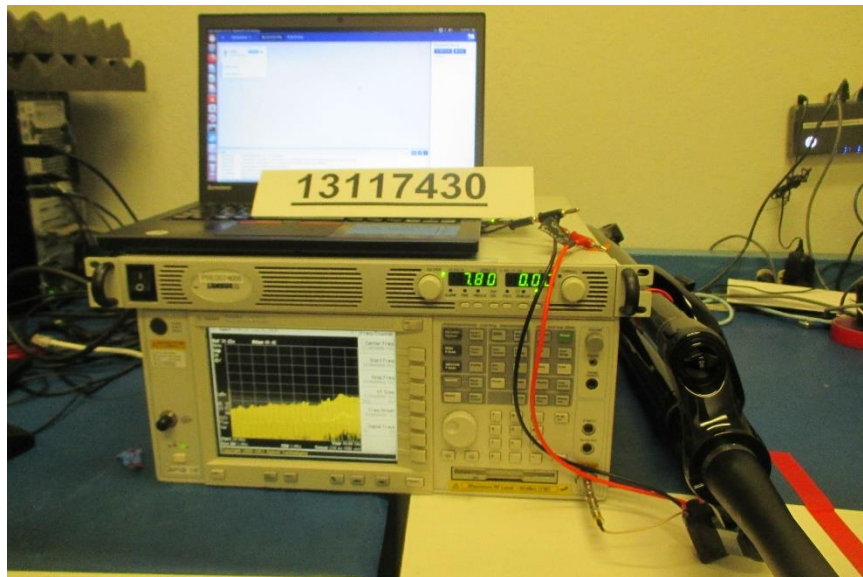

10. SETUP PHOTOS

ANTENNA PORT CONDUCTED SETUP

RF ANTENNA PORT CONDUCTED

RADIATED RF MEASUREMENT SETUP

BELOW 30MHz (FRONT)

BELOW 30MHz (BACK)

BELOW 1GHz (FRONT)

BELOW 1GHz (BACK)