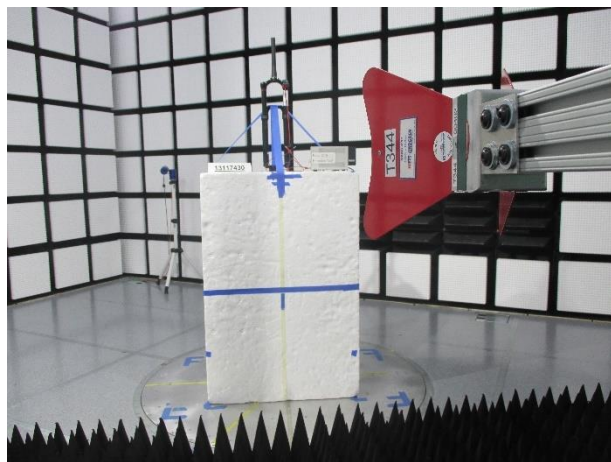

10. SETUP PHOTOS

ANTENNA PORT CONDUCTED SETUP

RF ANTENNA PORT CONDUCTED

RADIATED RF MEASUREMENT SETUP

BELOW 30MHz (FRONT)

BELOW 30MHz (BACK)

BELOW 1GHz (FRONT)

BELOW 1GHz (BACK)

ABOVE 1GHz (FRONT)

ABOVE 1GHz (BACK)

ORIENTATIONS

END OF TEST REPORT