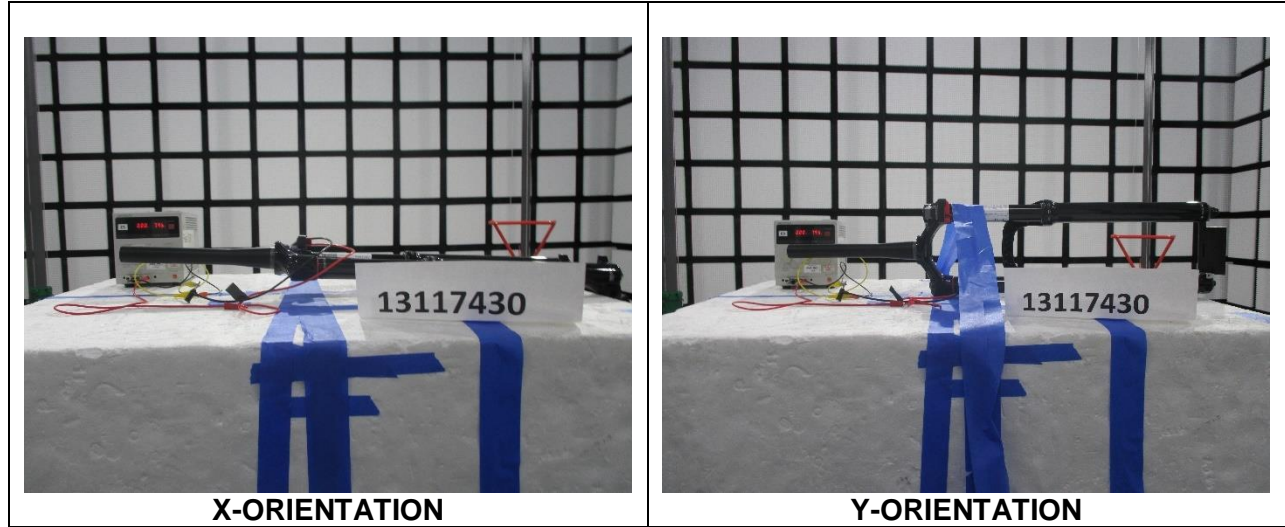

10. SETUP PHOTOS

ANTENNA PORT CONDUCTED SETUP

RF ANTENNA PORT CONDUCTED

RADIATED RF MEASUREMENT SETUP

BELOW 30MHz (FRONT)

BELOW 30MHz (BACK)

BELOW 1GHz (FRONT)

BELOW 1GHz (BACK)

ABOVE 1GHz (FRONT)

ABOVE 1GHz (BACK)

ORIENTATIONS

END OF TEST REPORT