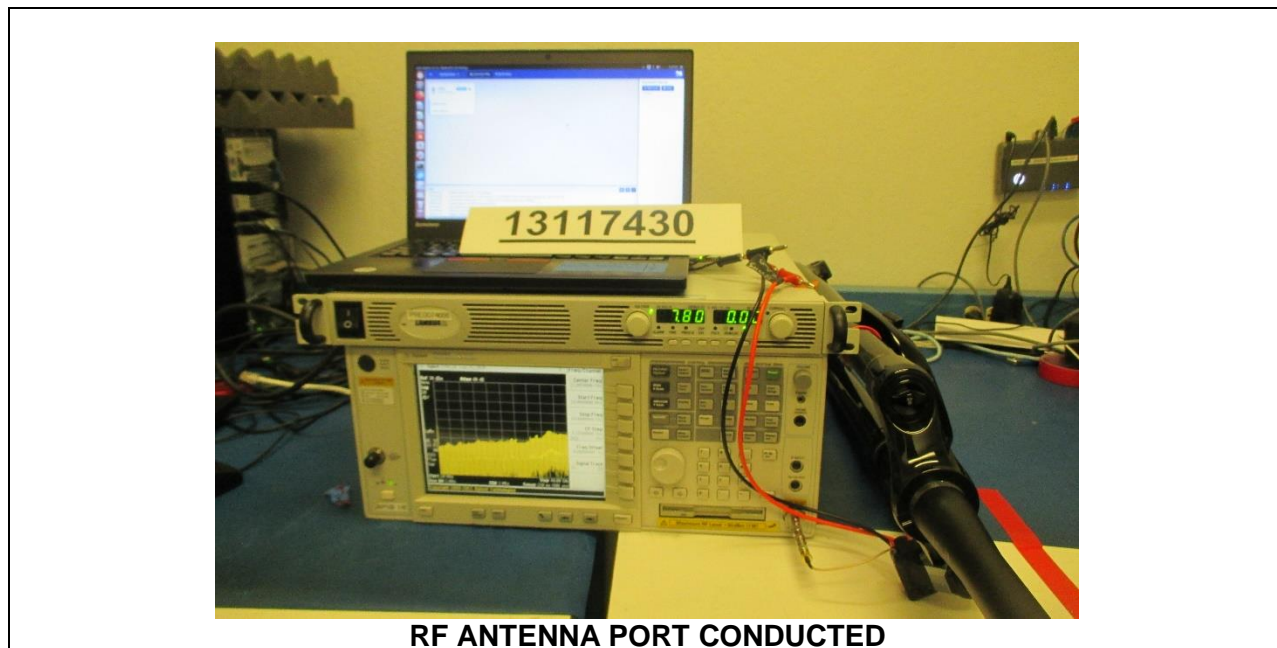

10. SETUP PHOTOS

ANTENNA PORT CONDUCTED SETUP

RADIATED RF MEASUREMENT SETUP

BELOW 30MHz (FRONT)

BELOW 30MHz (BACK)

BELOW 1GHz (FRONT)

BELOW 1GHz (BACK)

ABOVE 1GHz (FRONT)