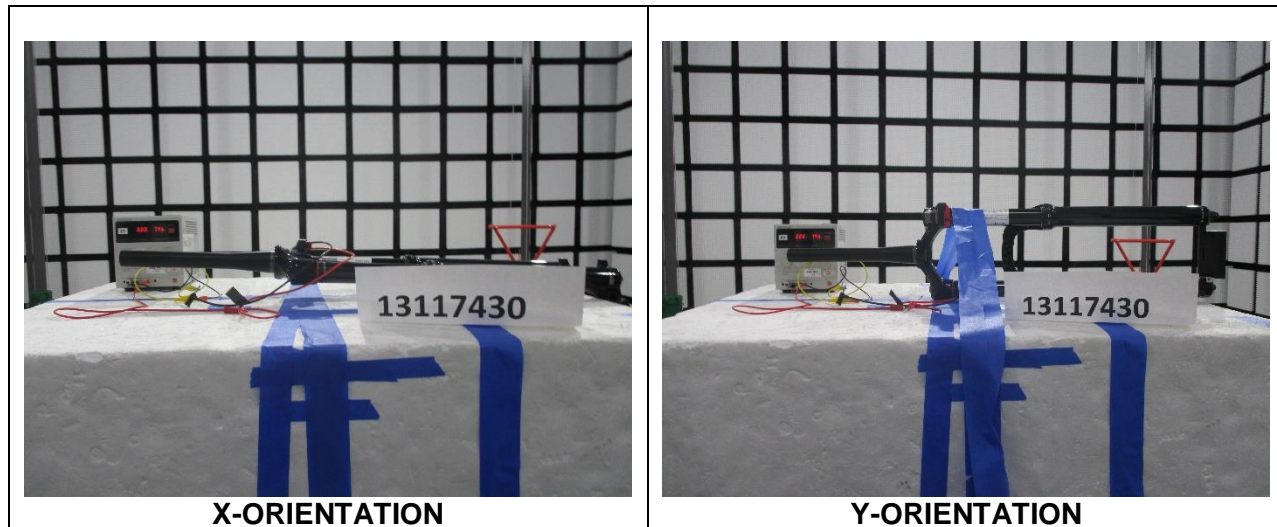

10. SETUP PHOTOS

ANTENNA PORT CONDUCTED SETUP

RADIATED RF MEASUREMENT SETUP

BELOW 30MHz (FRONT)

BELOW 30MHz (BACK)

BELOW 1GHz (FRONT)

BELOW 1GHz (BACK)

ABOVE 1GHz (FRONT)

ABOVE 1GHz (BACK)

ORIENTATIONS

END OF TEST REPORT