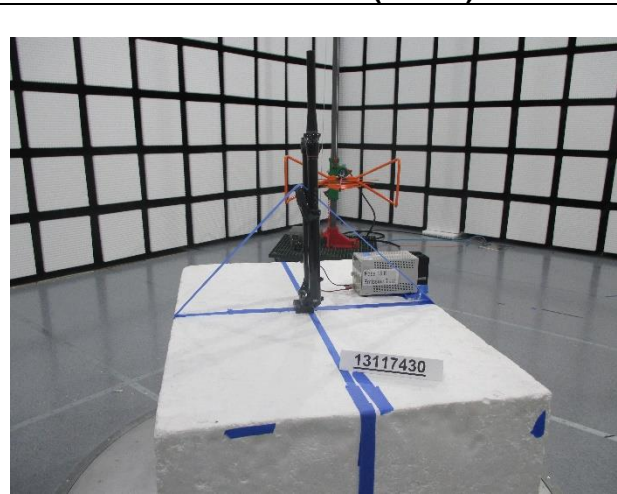

10. SETUP PHOTOS

ANTENNA PORT CONDUCTED SETUP

RADIATED RF MEASUREMENT SETUP

BELOW 30MHz (FRONT)

BELOW 30MHz (BACK)

BELOW 1GHz (FRONT)

BELOW 1GHz (BACK)

ABOVE 1GHz (FRONT)