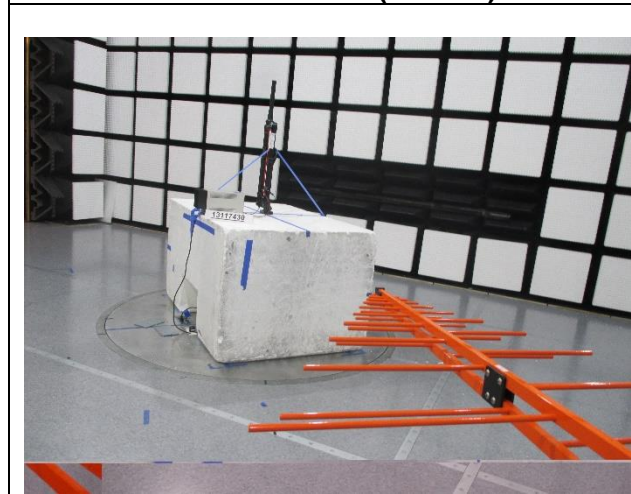

10. SETUP PHOTOS

ANTENNA PORT CONDUCTED SETUP

RADIATED RF MEASUREMENT SETUP

BELOW 30MHz (FRONT)

BELOW 30MHz (BACK)

BELOW 1GHz (FRONT)

BELOW 1GHz (BACK)

ABOVE 1GHz (FRONT)