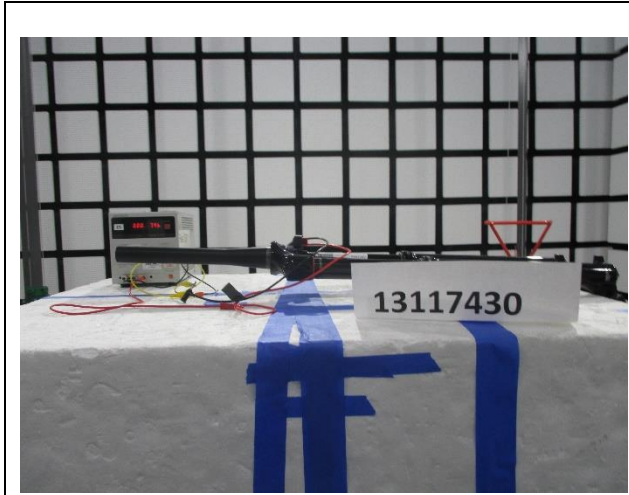

ORIENTATIONS

X-ORIENTATION