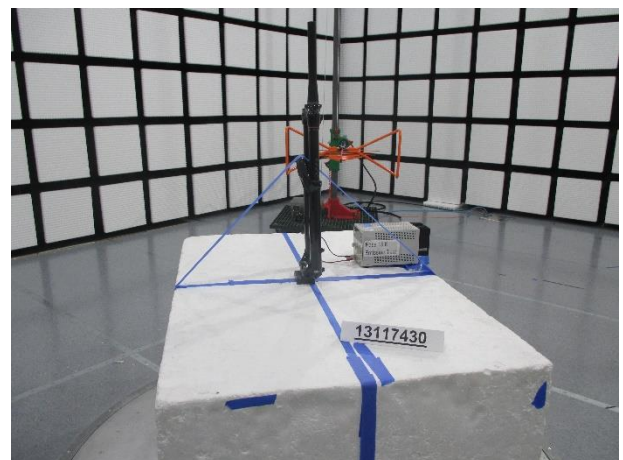

### ANTENNA PORT CONDUCTED SETUP

**RADIATED RF MEASUREMENT SETUP**

**BELOW 30MHz (FRONT)**

**BELOW 30MHz (BACK)**

**BELOW 1GHz (FRONT)**

**BELOW 1GHz (BACK)**

**ABOVE 1GHz (FRONT)**

**ABOVE 1GHz (BACK)**