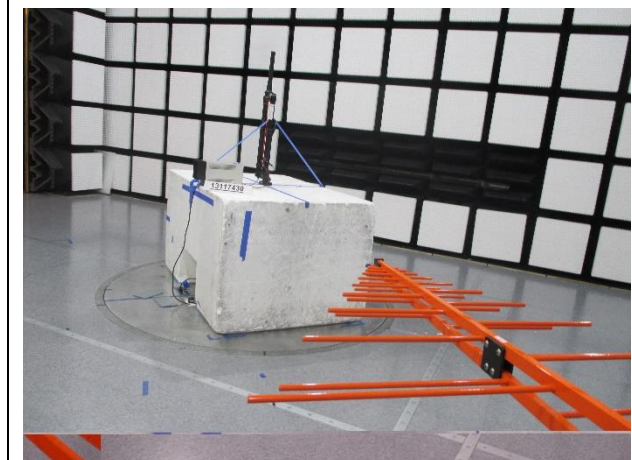

### ANTENNA PORT CONDUCTED SETUP

**RADIATED RF MEASUREMENT SETUP**

**BELOW 30MHz (FRONT)**

**BELOW 30MHz (BACK)**

**BELOW 1GHz (FRONT)**

**BELOW 1GHz (BACK)**

**ABOVE 1GHz (FRONT)**

**ABOVE 1GHz (BACK)**