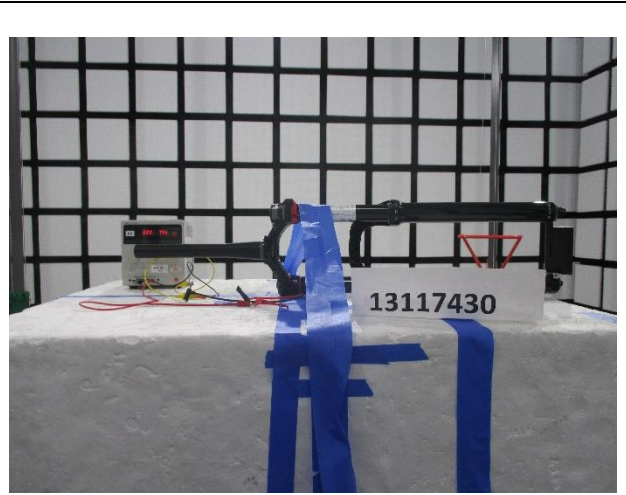

Y-ORIENTATION