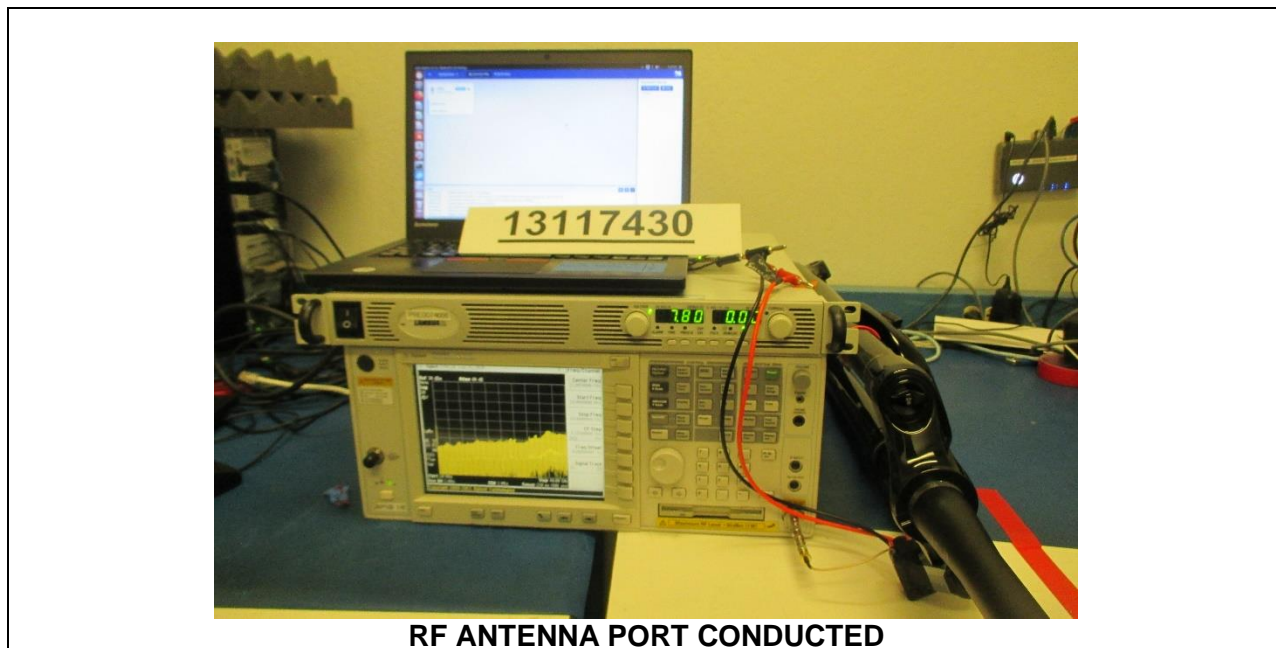

### ANTENNA PORT CONDUCTED SETUP

**RADIATED RF MEASUREMENT SETUP**

**BELOW 30MHz (FRONT)**

**BELOW 30MHz (BACK)**

**BELOW 1GHz (FRONT)**

**BELOW 1GHz (BACK)**

**ABOVE 1GHz (FRONT)**

**ABOVE 1GHz (BACK)**