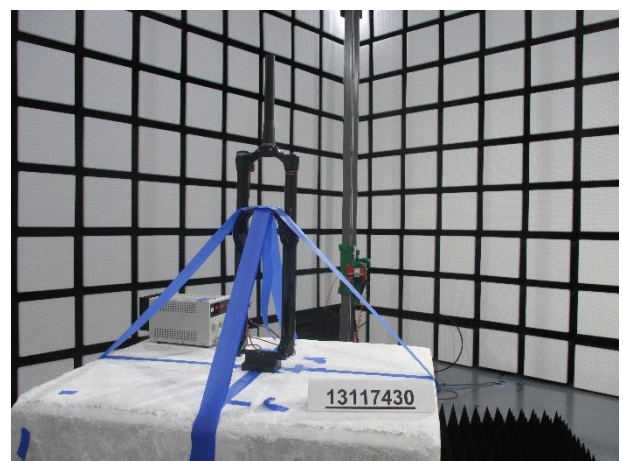

### ANTENNA PORT CONDUCTED SETUP

**RADIATED RF MEASUREMENT SETUP**

**BELOW 30MHz (FRONT)**

**BELOW 30MHz (BACK)**

**BELOW 1GHz (FRONT)**

**BELOW 1GHz (BACK)**

**ABOVE 1GHz (FRONT)**

**ABOVE 1GHz (BACK)**