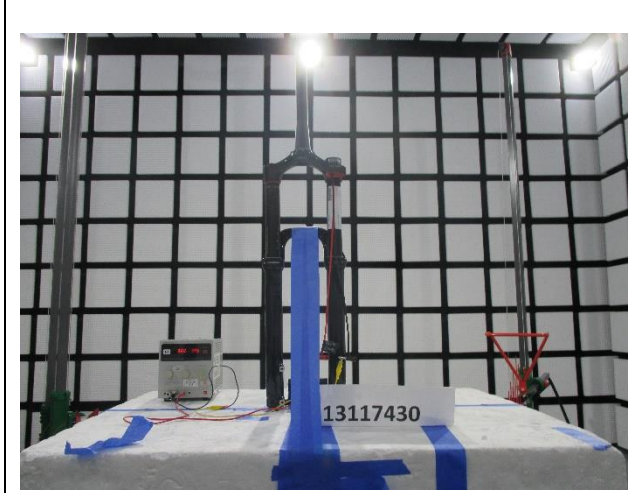

Z-ORIENTATION

END OF TEST REPORT