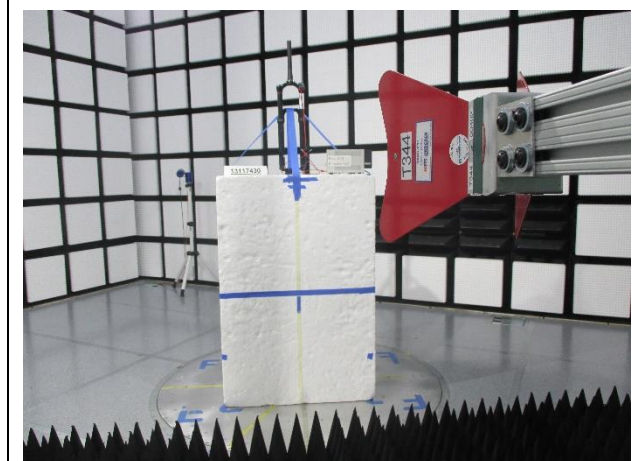

### ANTENNA PORT CONDUCTED SETUP

**RADIATED RF MEASUREMENT SETUP**

**BELOW 30MHz (FRONT)**

**BELOW 30MHz (BACK)**

**BELOW 1GHz (FRONT)**

**BELOW 1GHz (BACK)**

**ABOVE 1GHz (FRONT)**

**ABOVE 1GHz (BACK)**